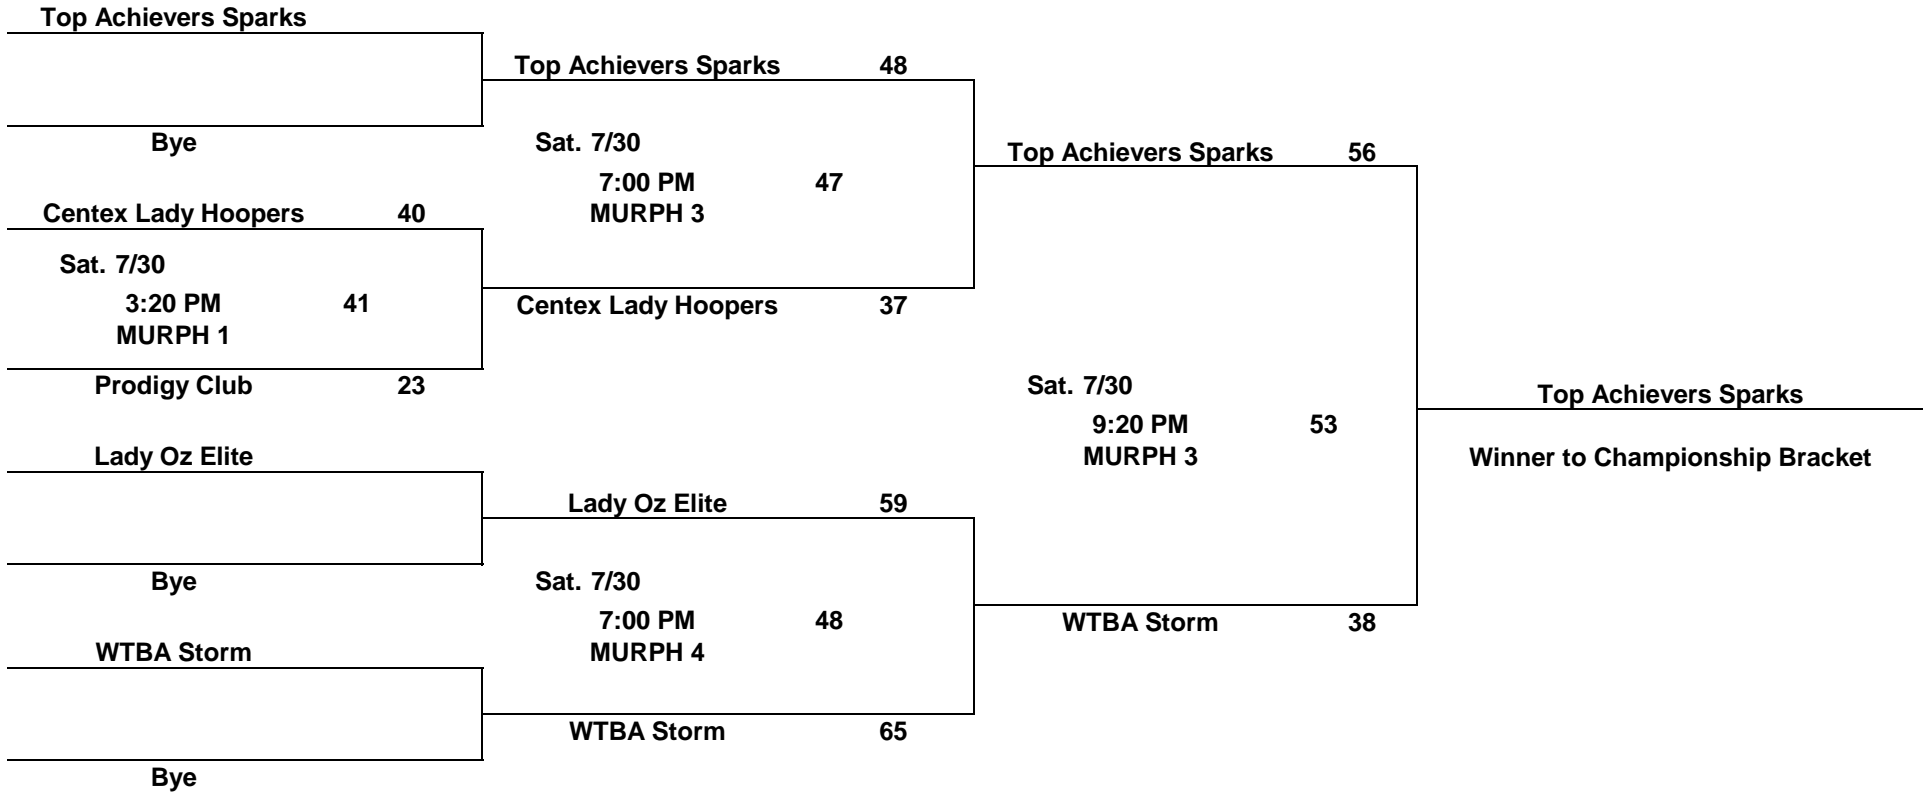

10th Grade Girls Division Championship Bracket Play

The team listed on the top of the bracket is the home team.

Bracket C