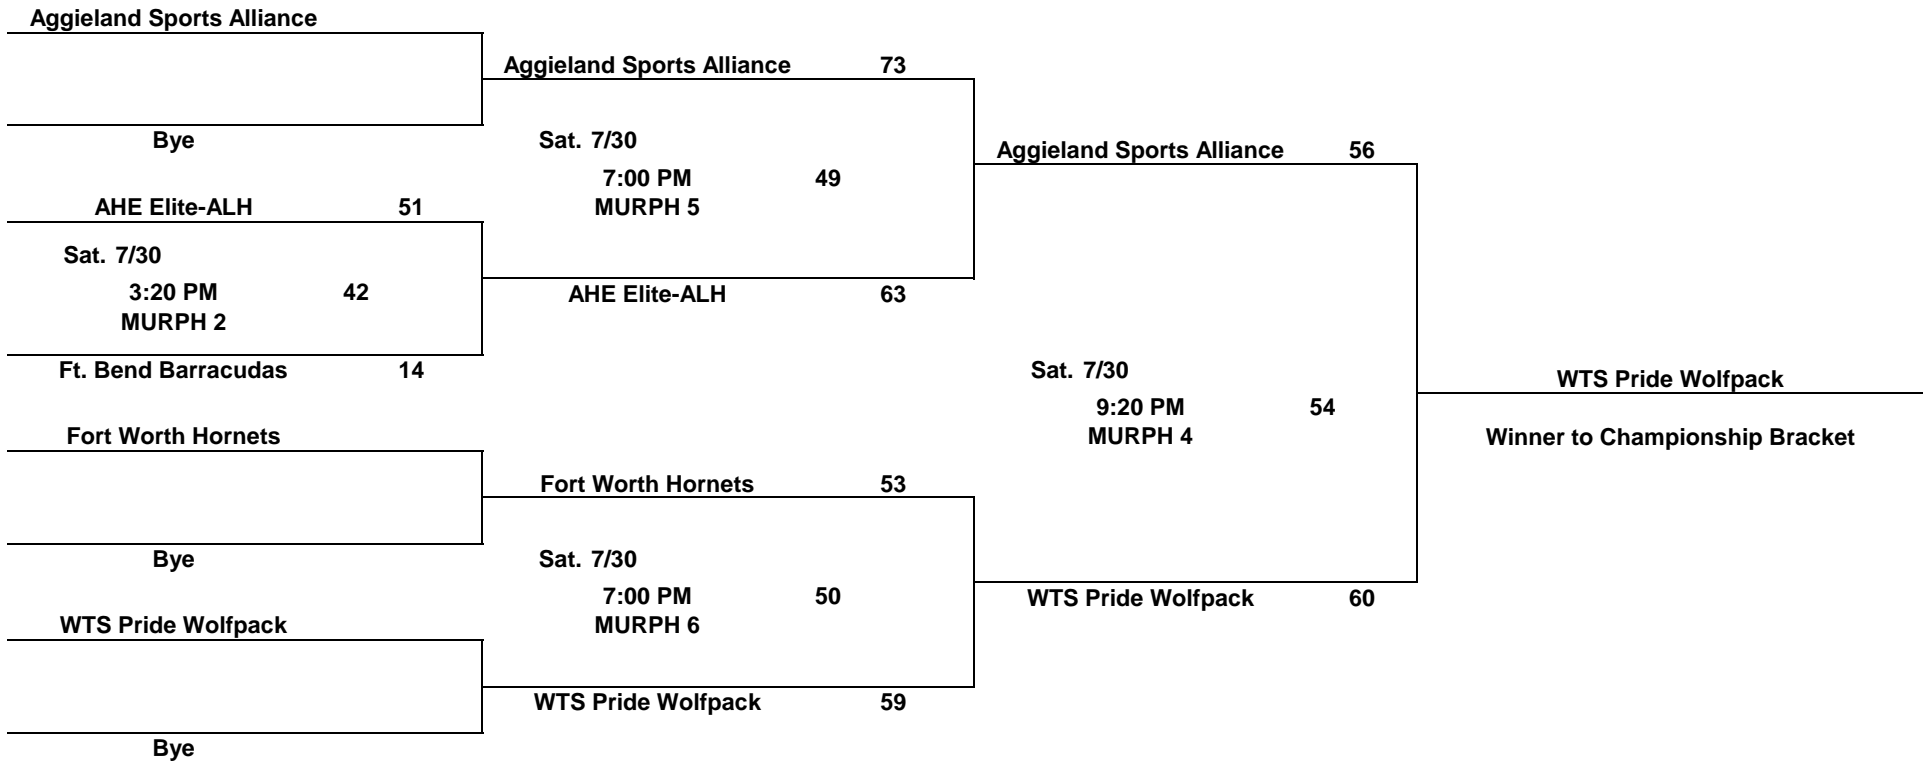

Team and individual awards will be given to the top 4 places of the National Tournament Bracket Play.

**POOL C**

	Home Team	Score	vs.	Visiting Team	Score	Day	Date	Time	Court
21	Prodigy Club	32	vs.	Aggieland Sports Alliance	59	Thu.	7/28	11:40 AM	MURPH 1
22	Armoured Elite	41	vs.	Oklahoma Surge	67	Thu.	7/28	11:40 AM	MURPH 2
23	Oklahoma Surge	60	vs.	Prodigy Club	29	Thu.	7/28	2:00 PM	MURPH 1
24	Armoured Elite	32	vs.	Aggieland Sports Alliance	56	Thu.	7/28	2:00 PM	MURPH 2
25	Prodigy Club	44	vs.	Armoured Elite	51	Fri.	7/29	10:20 AM	MURPH 1
26	Aggieland Sports Alliance	55	vs.	Oklahoma Surge	47	Fri.	7/29	10:20 AM	MURPH 2

## 10th Grade Girls Division Championship Bracket Play

The team listed on the top of the bracket is the home team.

### Bracket A

**10th Grade Girls Division  
Championship Bracket Play**  
The team listed on the top of the bracket is the home team.

**Bracket B**

**10th Grade Girls Division  
Championship Bracket Play**  
The team listed on the top of the bracket is the home team.

**Bracket C**

**10th Grade Girls Division  
Championship Bracket Play**  
The team listed on the top of the bracket is the home team.

**Bracket D**