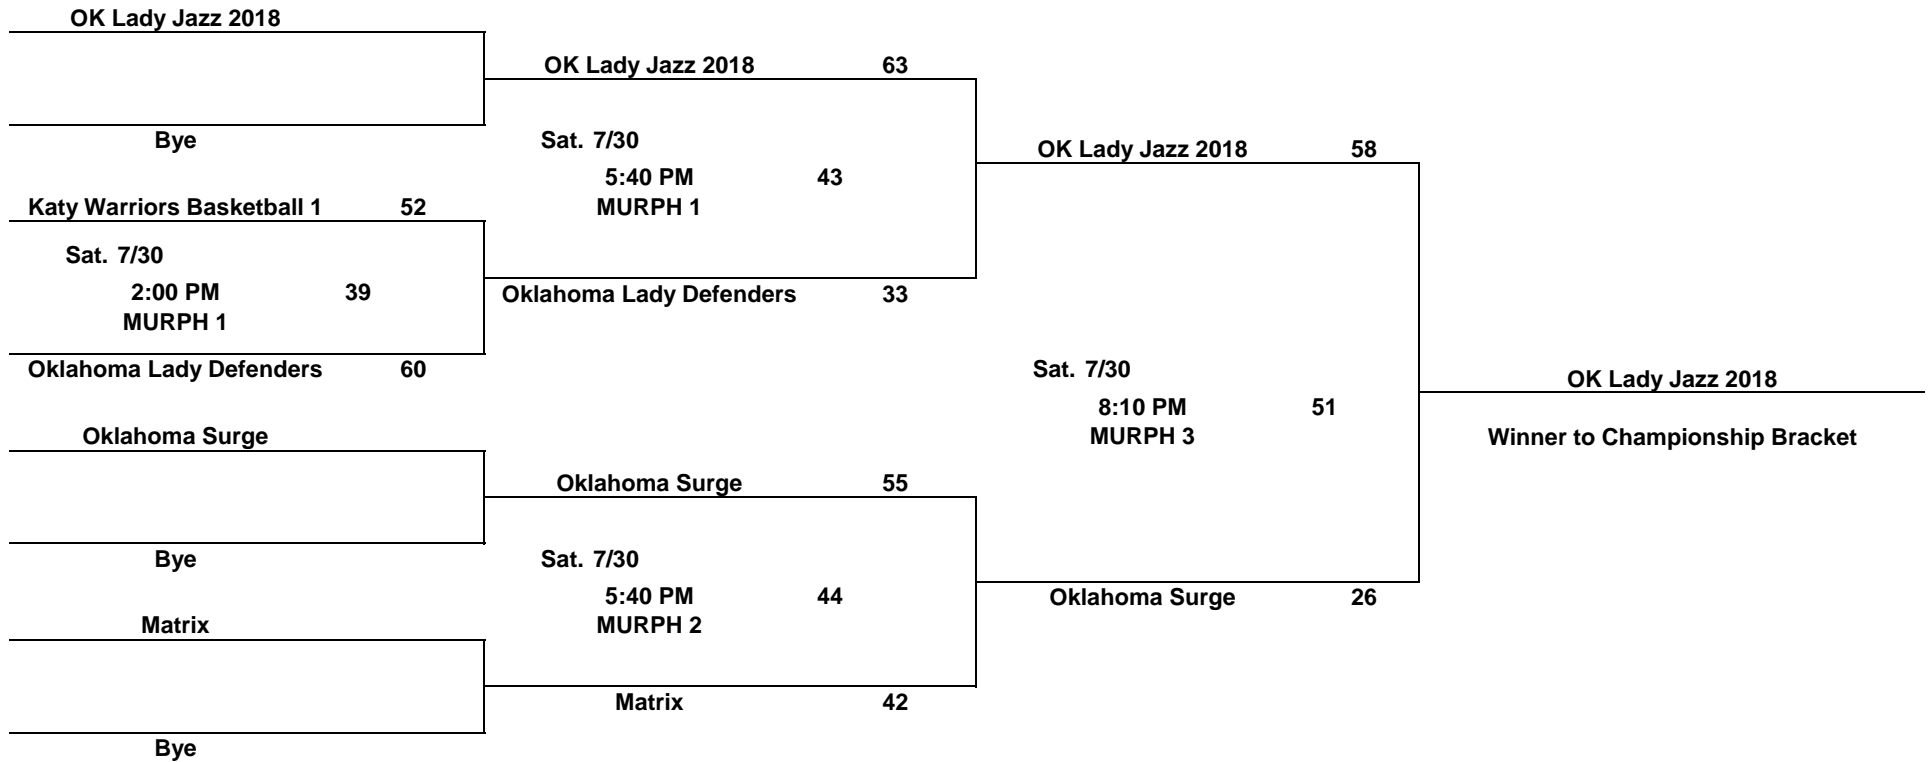

PrimeTime Sports 2016 National Championship
Dallas/Ft. Worth, Texas
July 28-31, 2016
10th Grade Girls Division

REV.00 7/31/16 5:34 PM

Games will be played at Plano Sports Authority Murphy (MURPH): 330 N Murphy Rd. Murphy, TX 75094; and Advantage Sports Complex ("ASC"); 2800 North I-35E; Carrollton, Texas 75007.

The teams will first play in 5 pools. At the conclusion of pool play, the top 4 teams from each pool will advance into Championship Bracket play, and will be seeded according to their finish in pool play. See the Tournament Rules for tie-breaker procedures.

Team and individual awards will be given to the top 4 places of the National Tournament Bracket Play.

POOL C

	Home Team	Score	vs.	Visiting Team	Score	Day	Date	Time	Court
21	Prodigy Club	32	vs.	Aggieland Sports Alliance	59	Thu.	7/28	11:40 AM	MURPH 1
22	Armoured Elite	41	vs.	Oklahoma Surge	67	Thu.	7/28	11:40 AM	MURPH 2
23	Oklahoma Surge	60	vs.	Prodigy Club	29	Thu.	7/28	2:00 PM	MURPH 1
24	Armoured Elite	32	vs.	Aggieland Sports Alliance	56	Thu.	7/28	2:00 PM	MURPH 2
25	Prodigy Club	44	vs.	Armoured Elite	51	Fri.	7/29	10:20 AM	MURPH 1
26	Aggieland Sports Alliance	55	vs.	Oklahoma Surge	47	Fri.	7/29	10:20 AM	MURPH 2

POOL C Record				W	L	SEED
Prodigy Club				0	3	4
Armoured Elite				1	2	3
Oklahoma Surge				2	1	2
Aggieland Sports Alliance				3	0	1

POOL D

	Home Team	Score	vs.	Visiting Team	Score	Day	Date	Time	Court
27	Oklahoma Lady Defenders	31	vs.	Texarkana Thunder	52	Thu.	7/28	11:40 AM	MURPH 3
28	AHE Elite-ALH	68	vs.	Lady Oz Elite	71	Thu.	7/28	11:40 AM	MURPH 4
29	Lady Oz Elite	60	vs.	Oklahoma Lady Defenders	59	Fri.	7/29	10:20 AM	MURPH 3
30	AHE Elite-ALH	25	vs.	Texarkana Thunder	55	Fri.	7/29	10:20 AM	MURPH 4
31	Oklahoma Lady Defenders	43	vs.	AHE Elite-ALH	60	Fri.	7/29	12:50 PM	MURPH 3
32	Texarkana Thunder	89	vs.	Lady Oz Elite	55	Fri.	7/29	12:50 PM	MURPH 4

POOL D Record				W	L	SEED
Oklahoma Lady Defenders				0	3	4
AHE Elite-ALH				1	2	3
Lady Oz Elite				2	1	2
Texarkana Thunder				3	0	1

POOL E

	Home Team	Score	vs.	Visiting Team	Score	Day	Date	Time	Court
33	Minden-Patillo Tarheels	62	vs.	Fort Worth Hornets	41	Thu.	7/28	4:30 PM	MURPH 1
34	Centex Lady Hoopers	42	vs.	Katy Warriors Basketball 1	34	Thu.	7/28	4:30 PM	MURPH 2
35	Katy Warriors Basketball 1	30	vs.	Minden-Patillo Tarheels	56	Fri.	7/29	12:50 PM	MURPH 1
36	Centex Lady Hoopers	42	vs.	Fort Worth Hornets	50	Fri.	7/29	12:50 PM	MURPH 2
37	Minden-Patillo Tarheels	62	vs.	Centex Lady Hoopers	17	Fri.	7/29	3:20 PM	MURPH 1
38	Fort Worth Hornets	54	vs.	Katy Warriors Basketball 1	46	Fri.	7/29	3:20 PM	MURPH 2

POOL E Record				W	L	SEED
Minden-Patillo Tarheels				3	0	1
Centex Lady Hoopers				1	2	3
Katy Warriors Basketball 1				0	3	4
Fort Worth Hornets				2	1	2

@PrimeTimeSportz

10th Grade Girls Division Championship Bracket Play

The team listed on the top of the bracket is the home team.

Bracket A