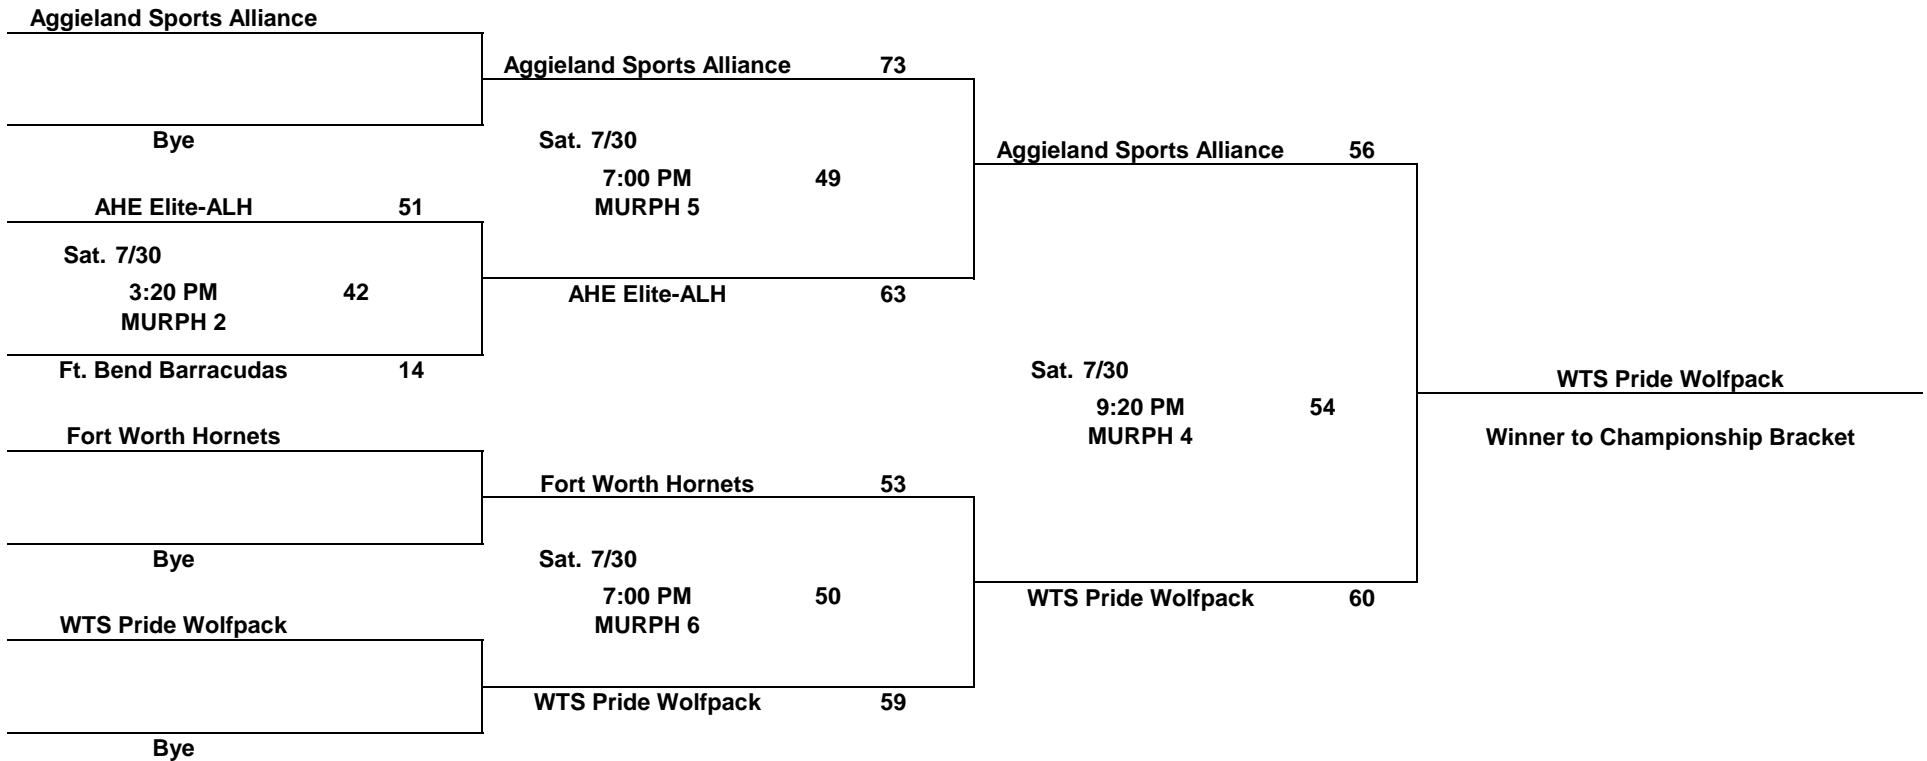

POOL B

	Home Team	Score	vs.	Visiting Team	Score	Day	Date	Time	Court
11	DC Queens - Wilkins	47		Ft. Bend Barracudas	21	Thu.	7/28	10:20 AM	MURPH 3
12	SWLA Future Stars	18		Top Achievers Sparks	44	Thu.	7/28	10:20 AM	MURPH 4
13	Matrix	45		DC Queens - Wilkins	37	Thu.	7/28	12:50 PM	MURPH 3
14	Ft. Bend Barracudas	42		SWLA Future Stars	19	Thu.	7/28	12:50 PM	MURPH 4
15	Top Achievers Sparks	49		Matrix	45	Thu.	7/28	3:20 PM	MURPH 2
16	DC Queens - Wilkins	15		SWLA Future Stars	0	Fri.	7/29	9:10 AM	MURPH 2
17	Matrix	63		Ft. Bend Barracudas	40	Fri.	7/29	11:40 AM	MURPH 3
18	Top Achievers Sparks	49		DC Queens - Wilkins	36	Fri.	7/29	11:40 AM	MURPH 4
19	SWLA Future Stars	0		Matrix	15	Fri.	7/29	2:00 PM	MURPH 3
20	Ft. Bend Barracudas	27		Top Achievers Sparks	50	Fri.	7/29	2:00 PM	MURPH 4

Team and individual awards will be given to the top 4 places of the National Tournament Bracket Play.

POOL C

	Home Team	Score	vs.	Visiting Team	Score	Day	Date	Time	Court
21	Prodigy Club	32	vs.	Aggieland Sports Alliance	59	Thu.	7/28	11:40 AM	MURPH 1
22	Armoured Elite	41	vs.	Oklahoma Surge	67	Thu.	7/28	11:40 AM	MURPH 2
23	Oklahoma Surge	60	vs.	Prodigy Club	29	Thu.	7/28	2:00 PM	MURPH 1
24	Armoured Elite	32	vs.	Aggieland Sports Alliance	56	Thu.	7/28	2:00 PM	MURPH 2
25	Prodigy Club	44	vs.	Armoured Elite	51	Fri.	7/29	10:20 AM	MURPH 1
26	Aggieland Sports Alliance	55	vs.	Oklahoma Surge	47	Fri.	7/29	10:20 AM	MURPH 2

Bracket A

**10th Grade Girls Division
Championship Bracket Play**
The team listed on the top of the bracket is the home team.

Bracket B

10th Grade Girls Division Championship Bracket Play

The team listed on the top of the bracket is the home team.

Bracket C

**10th Grade Girls Division
Championship Bracket Play**
The team listed on the top of the bracket is the home team.

Bracket D

10th Grade Girls Division Championship Bracket

The team listed on the top of the bracket is the home team.