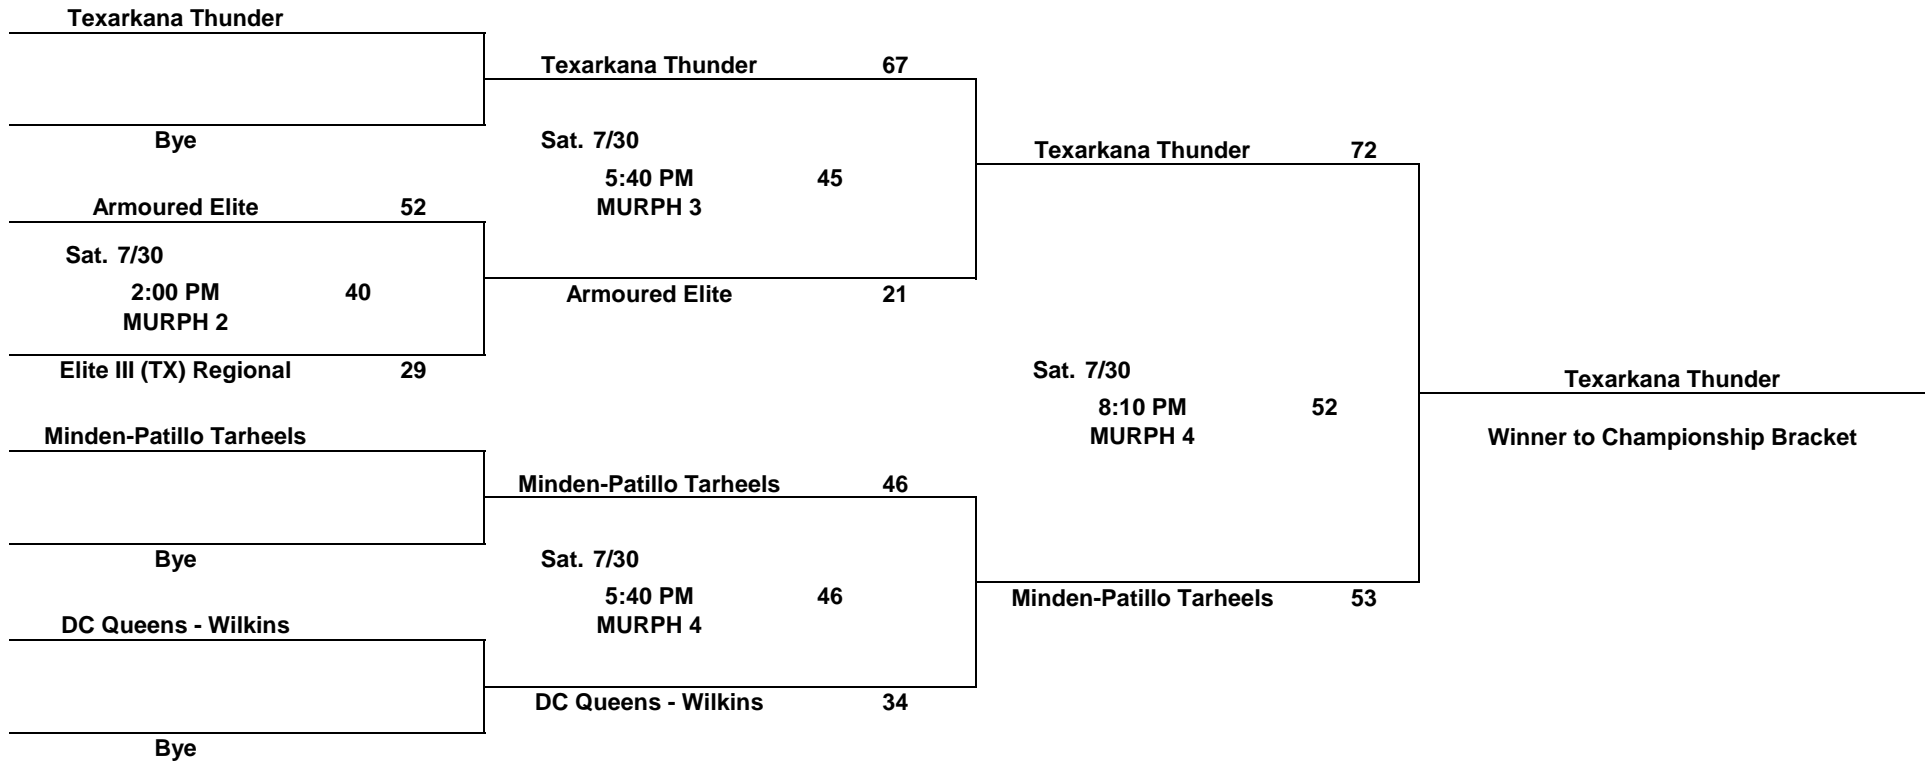

Team and individual awards will be given to the top 4 places of the National Tournament Bracket Play.

POOL C

	Home Team	Score	vs.	Visiting Team	Score	Day	Date	Time	Court
21	Prodigy Club	32	vs.	Aggieland Sports Alliance	59	Thu.	7/28	11:40 AM	MURPH 1
22	Armoured Elite	41	vs.	Oklahoma Surge	67	Thu.	7/28	11:40 AM	MURPH 2
23	Oklahoma Surge	60	vs.	Prodigy Club	29	Thu.	7/28	2:00 PM	MURPH 1
24	Armoured Elite	32	vs.	Aggieland Sports Alliance	56	Thu.	7/28	2:00 PM	MURPH 2
25	Prodigy Club	44	vs.	Armoured Elite	51	Fri.	7/29	10:20 AM	MURPH 1
26	Aggieland Sports Alliance	55	vs.	Oklahoma Surge	47	Fri.	7/29	10:20 AM	MURPH 2

POOL D Record				W	L	SEED
Oklahoma Lady Defenders				0	3	4
AHE Elite-ALH				1	2	3
Lady Oz Elite				2	1	2
Texarkana Thunder				3	0	1

POOL E

	Home Team	Score	vs.	Visiting Team	Score	Day	Date	Time	Court
33	Minden-Patillo Tarheels	62	vs.	Fort Worth Hornets	41	Thu.	7/28	4:30 PM	MURPH 1
34	Centex Lady Hoopers	42	vs.	Katy Warriors Basketball 1	34	Thu.	7/28	4:30 PM	MURPH 2
35	Katy Warriors Basketball 1	30	vs.	Minden-Patillo Tarheels	56	Fri.	7/29	12:50 PM	MURPH 1
36	Centex Lady Hoopers	42	vs.	Fort Worth Hornets	50	Fri.	7/29	12:50 PM	MURPH 2
37	Minden-Patillo Tarheels	62	vs.	Centex Lady Hoopers	17	Fri.	7/29	3:20 PM	MURPH 1
38	Fort Worth Hornets	54	vs.	Katy Warriors Basketball 1	46	Fri.	7/29	3:20 PM	MURPH 2

POOL E Record				W	L	SEED
Minden-Patillo Tarheels				3	0	1
Centex Lady Hoopers				1	2	3
Katy Warriors Basketball 1				0	3	4
Fort Worth Hornets				2	1	2

**10th Grade Girls Division
Championship Bracket Play**
The team listed on the top of the bracket is the home team.

Bracket A

**10th Grade Girls Division
Championship Bracket Play**
The team listed on the top of the bracket is the home team.

Bracket B

10th Grade Girls Division Championship Bracket Play

The team listed on the top of the bracket is the home team.