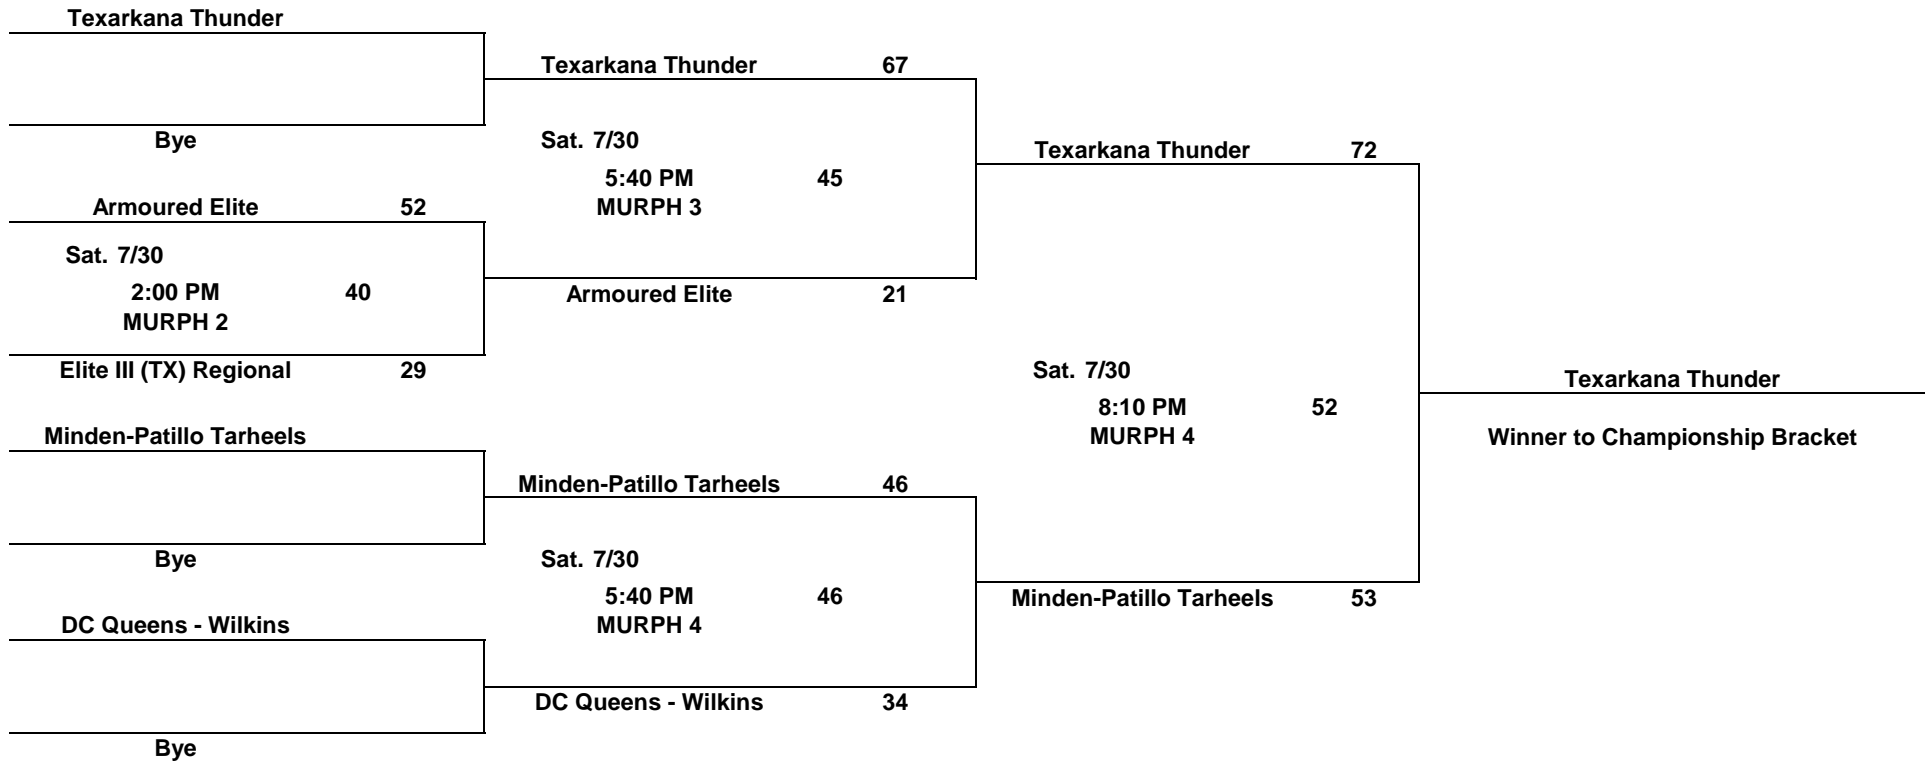

Team and individual awards will be given to the top 4 places of the National Tournament Bracket Play.

**POOL C**

	Home Team	Score	vs.	Visiting Team	Score	Day	Date	Time	Court
21	Prodigy Club	32	vs.	Aggieland Sports Alliance	59	Thu.	7/28	11:40 AM	MURPH 1
22	Armoured Elite	41	vs.	Oklahoma Surge	67	Thu.	7/28	11:40 AM	MURPH 2
23	Oklahoma Surge	60	vs.	Prodigy Club	29	Thu.	7/28	2:00 PM	MURPH 1
24	Armoured Elite	32	vs.	Aggieland Sports Alliance	56	Thu.	7/28	2:00 PM	MURPH 2
25	Prodigy Club	44	vs.	Armoured Elite	51	Fri.	7/29	10:20 AM	MURPH 1
26	Aggieland Sports Alliance	55	vs.	Oklahoma Surge	47	Fri.	7/29	10:20 AM	MURPH 2

## 10th Grade Girls Division Championship Bracket Play

The team listed on the top of the bracket is the home team.

### Bracket A

**10th Grade Girls Division  
Championship Bracket Play**  
The team listed on the top of the bracket is the home team.

**Bracket B**

**10th Grade Girls Division  
Championship Bracket Play**  
The team listed on the top of the bracket is the home team.