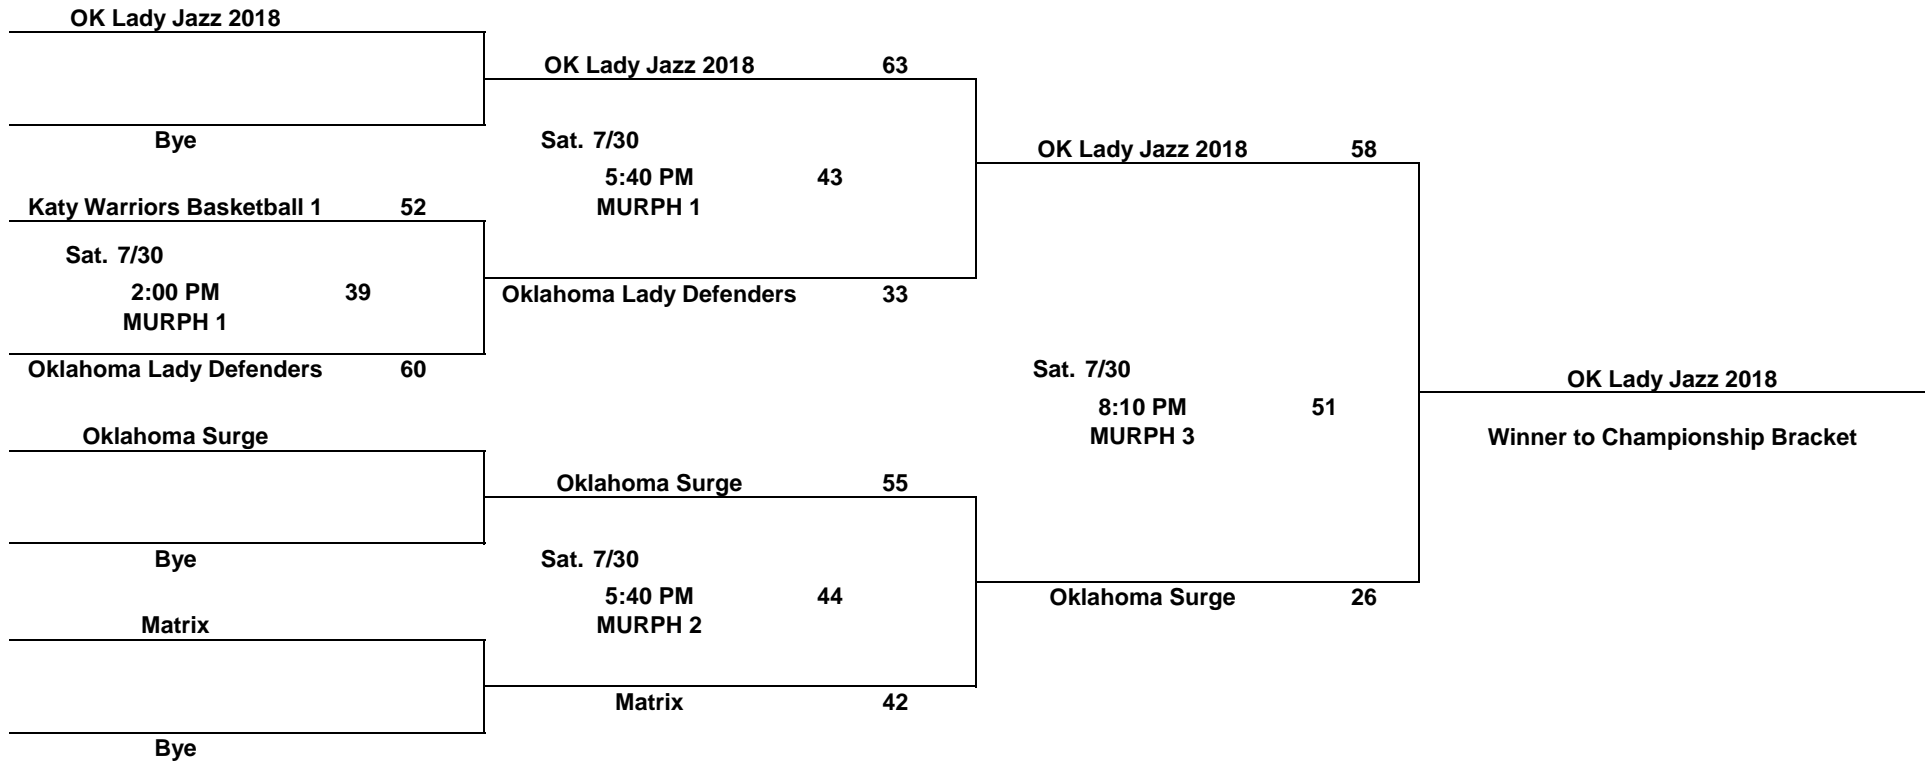

PrimeTime Sports 2016 National Championship
Dallas/Ft. Worth, Texas
July 28-31, 2016
10th Grade Girls Division

REV.00 7/31/16 5:34 PM

Games will be played at Plano Sports Authority Murphy (MURPH): 330 N Murphy Rd. Murphy, TX 75094; and Advantage Sports Complex ("ASC"); 2800 North I-35E; Carrollton, Texas 75007.

The teams will first play in 5 pools. At the conclusion of pool play, the top 4 teams from each pool will advance into Championship Bracket play, and will be seeded according to their finish in pool play. See the Tournament Rules for tie-breaker procedures.

Team and individual awards will be given to the top 4 places of the National Tournament Bracket Play.

POOL C

	Home Team	Score	vs.	Visiting Team	Score	Day	Date	Time	Court
21	Prodigy Club	32	vs.	Aggieland Sports Alliance	59	Thu.	7/28	11:40 AM	MURPH 1
22	Armoured Elite	41	vs.	Oklahoma Surge	67	Thu.	7/28	11:40 AM	MURPH 2
23	Oklahoma Surge	60	vs.	Prodigy Club	29	Thu.	7/28	2:00 PM	MURPH 1
24	Armoured Elite	32	vs.	Aggieland Sports Alliance	56	Thu.	7/28	2:00 PM	MURPH 2
25	Prodigy Club	44	vs.	Armoured Elite	51	Fri.	7/29	10:20 AM	MURPH 1
26	Aggieland Sports Alliance	55	vs.	Oklahoma Surge	47	Fri.	7/29	10:20 AM	MURPH 2

POOL C Record				W	L	SEED
Prodigy Club				0	3	4
Armoured Elite				1	2	3
Oklahoma Surge				2	1	2
Aggieland Sports Alliance				3	0	1

POOL D

	Home Team	Score	vs.	Visiting Team	Score	Day	Date	Time	Court
27	Oklahoma Lady Defenders	31	vs.	Texarkana Thunder	52	Thu.	7/28	11:40 AM	MURPH 3
28	AHE Elite-ALH	68	vs.	Lady Oz Elite	71	Thu.	7/28	11:40 AM	MURPH 4
29	Lady Oz Elite	60	vs.	Oklahoma Lady Defenders	59	Fri.	7/29	10:20 AM	MURPH 3
30	AHE Elite-ALH	25	vs.	Texarkana Thunder	55	Fri.	7/29	10:20 AM	MURPH 4
31	Oklahoma Lady Defenders	43	vs.	AHE Elite-ALH	60	Fri.	7/29	12:50 PM	MURPH 3
32	Texarkana Thunder	89	vs.	Lady Oz Elite	55	Fri.	7/29	12:50 PM	MURPH 4

POOL D Record				W	L	SEED
Oklahoma Lady Defenders				0	3	4
AHE Elite-ALH				1	2	3
Lady Oz Elite				2	1	2
Texarkana Thunder				3	0	1

POOL E

	Home Team	Score	vs.	Visiting Team	Score	Day	Date	Time	Court
33	Minden-Patillo Tarheels	62	vs.	Fort Worth Hornets	41	Thu.	7/28	4:30 PM	MURPH 1
34	Centex Lady Hoopers	42	vs.	Katy Warriors Basketball 1	34	Thu.	7/28	4:30 PM	MURPH 2
35	Katy Warriors Basketball 1	30	vs.	Minden-Patillo Tarheels	56	Fri.	7/29	12:50 PM	MURPH 1
36	Centex Lady Hoopers	42	vs.	Fort Worth Hornets	50	Fri.	7/29	12:50 PM	MURPH 2
37	Minden-Patillo Tarheels	62	vs.	Centex Lady Hoopers	17	Fri.	7/29	3:20 PM	MURPH 1
38	Fort Worth Hornets	54	vs.	Katy Warriors Basketball 1	46	Fri.	7/29	3:20 PM	MURPH 2

POOL E Record				W	L	SEED
Minden-Patillo Tarheels				3	0	1
Centex Lady Hoopers				1	2	3
Katy Warriors Basketball 1				0	3	4
Fort Worth Hornets				2	1	2

**10th Grade Girls Division
Championship Bracket Play**
The team listed on the top of the bracket is the home team.

Bracket A