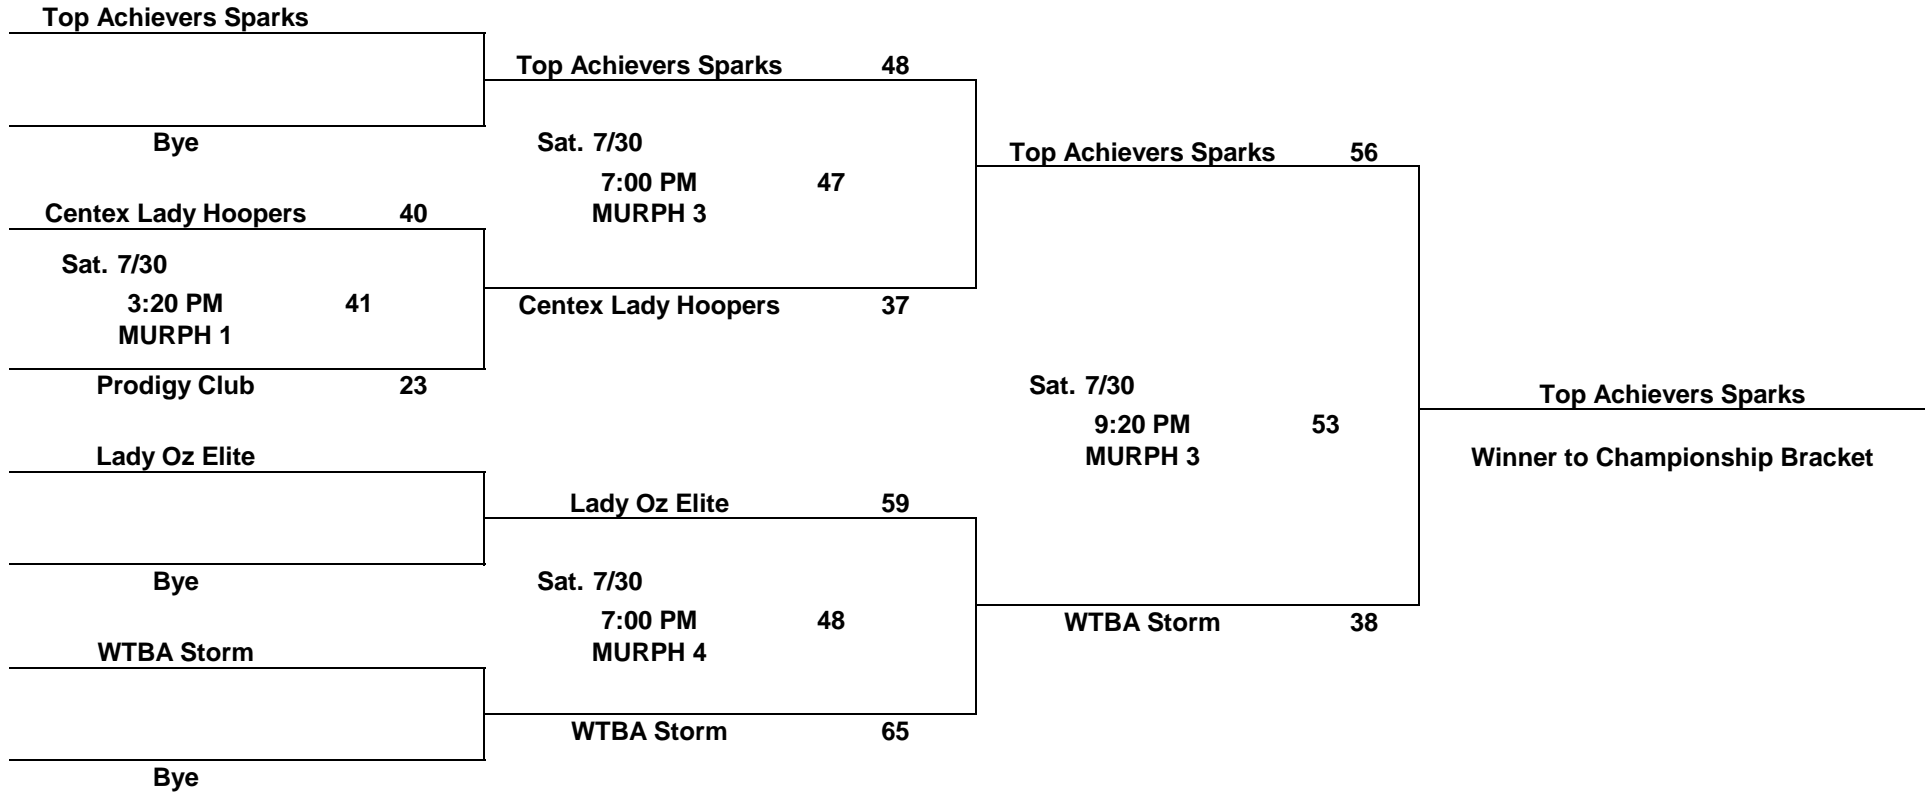

Team and individual awards will be given to the top 4 places of the National Tournament Bracket Play.

**POOL C**

	Home Team	Score	vs.	Visiting Team	Score	Day	Date	Time	Court
21	Prodigy Club	32	vs.	Aggieland Sports Alliance	59	Thu.	7/28	11:40 AM	MURPH 1
22	Armoured Elite	41	vs.	Oklahoma Surge	67	Thu.	7/28	11:40 AM	MURPH 2
23	Oklahoma Surge	60	vs.	Prodigy Club	29	Thu.	7/28	2:00 PM	MURPH 1
24	Armoured Elite	32	vs.	Aggieland Sports Alliance	56	Thu.	7/28	2:00 PM	MURPH 2
25	Prodigy Club	44	vs.	Armoured Elite	51	Fri.	7/29	10:20 AM	MURPH 1
26	Aggieland Sports Alliance	55	vs.	Oklahoma Surge	47	Fri.	7/29	10:20 AM	MURPH 2

## 10th Grade Girls Division Championship Bracket Play

The team listed on the top of the bracket is the home team.

### Bracket A

**10th Grade Girls Division  
Championship Bracket Play**  
The team listed on the top of the bracket is the home team.

**Bracket B**

**10th Grade Girls Division  
Championship Bracket Play**  
The team listed on the top of the bracket is the home team.

**Bracket C**

**10th Grade Girls Division  
Championship Bracket Play**  
The team listed on the top of the bracket is the home team.

**Bracket D**