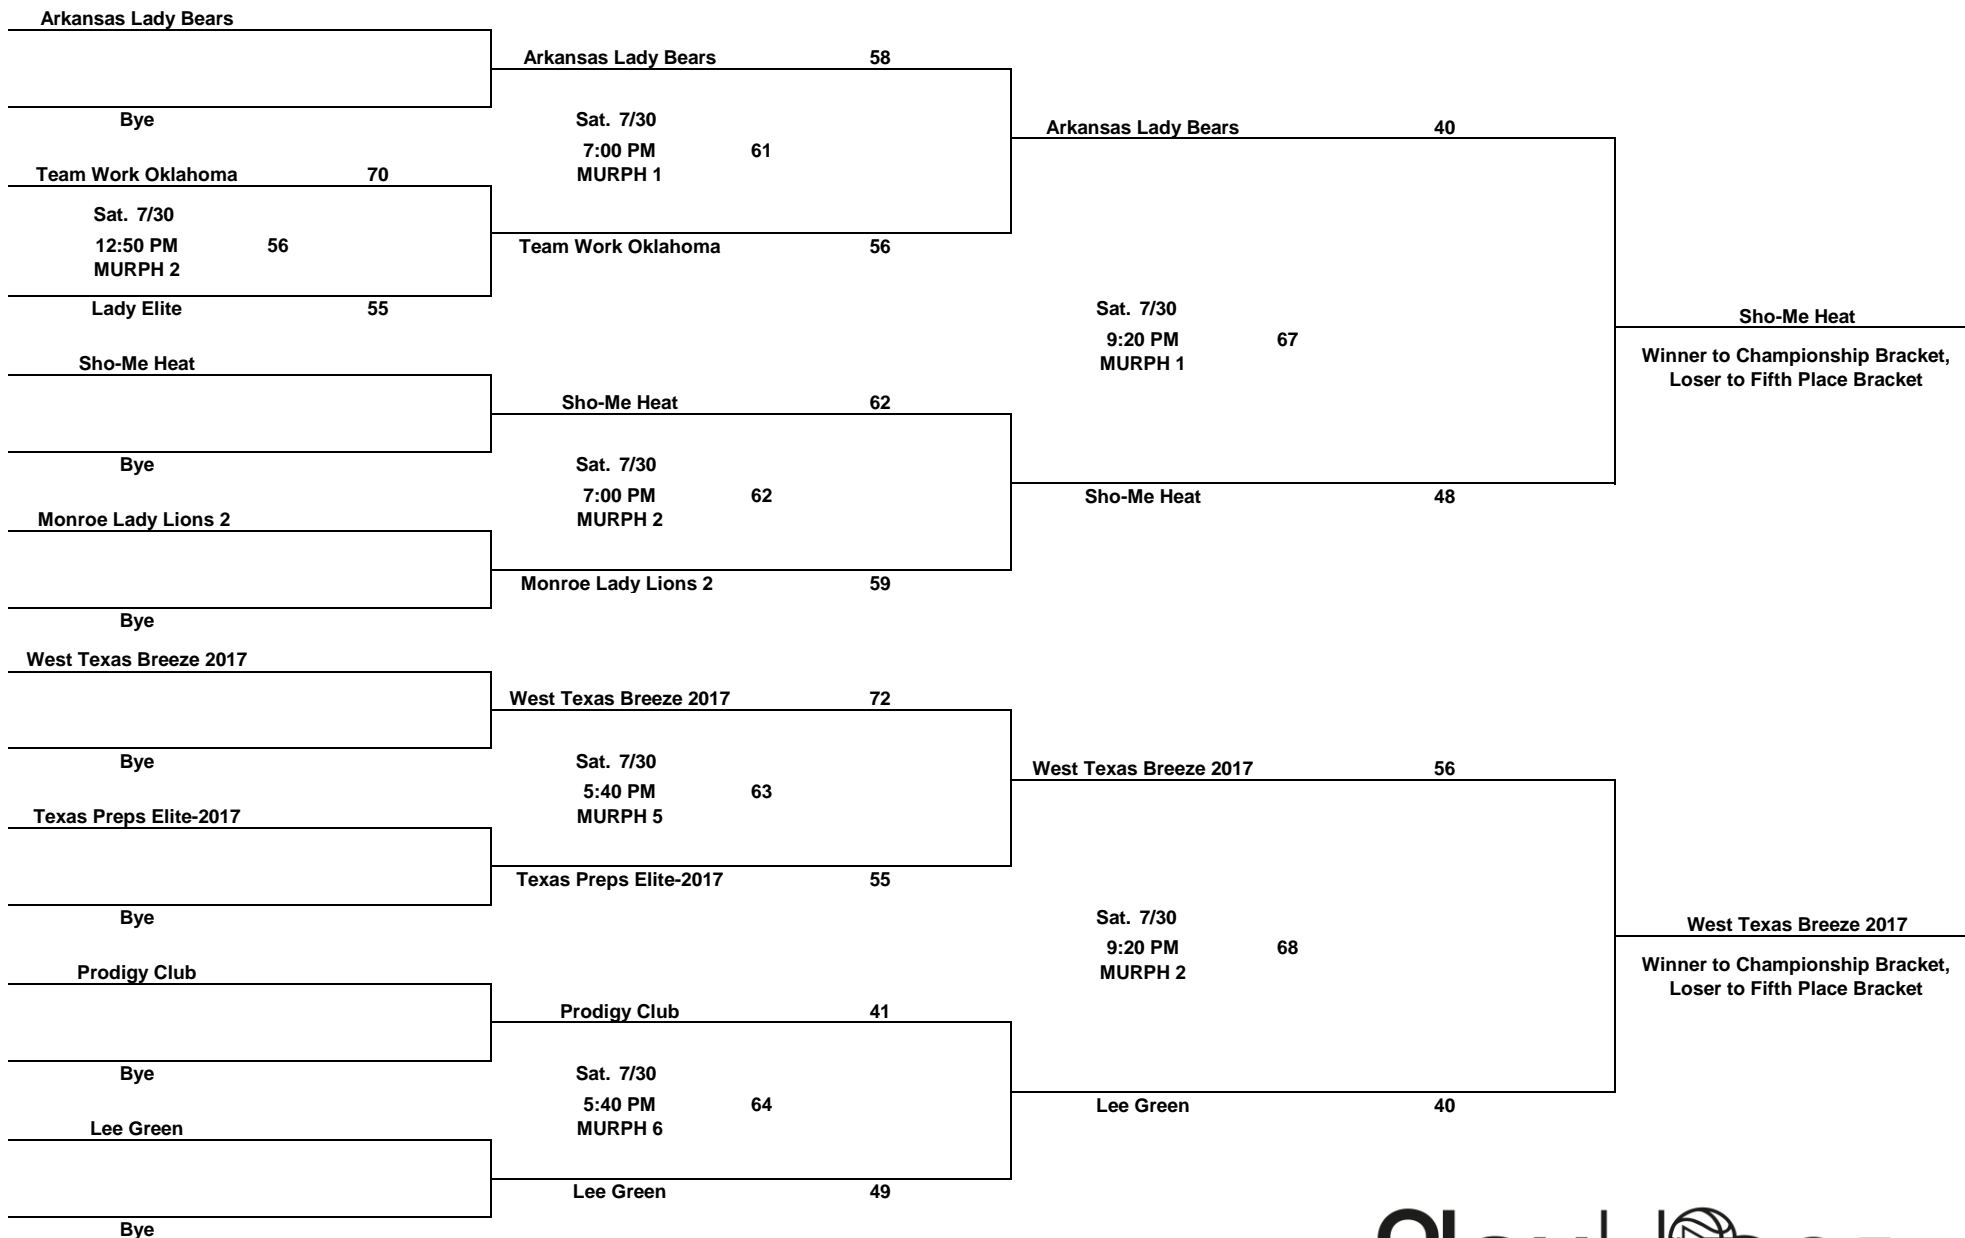

Bracket A

**11th/12th Grade Girls Division
Championship Bracket Play**
The team listed on the top of the bracket is the home team.

Bracket B

11th/12th Grade Girls Division Championship Bracket

The team listed on the top of the bracket is the home team.