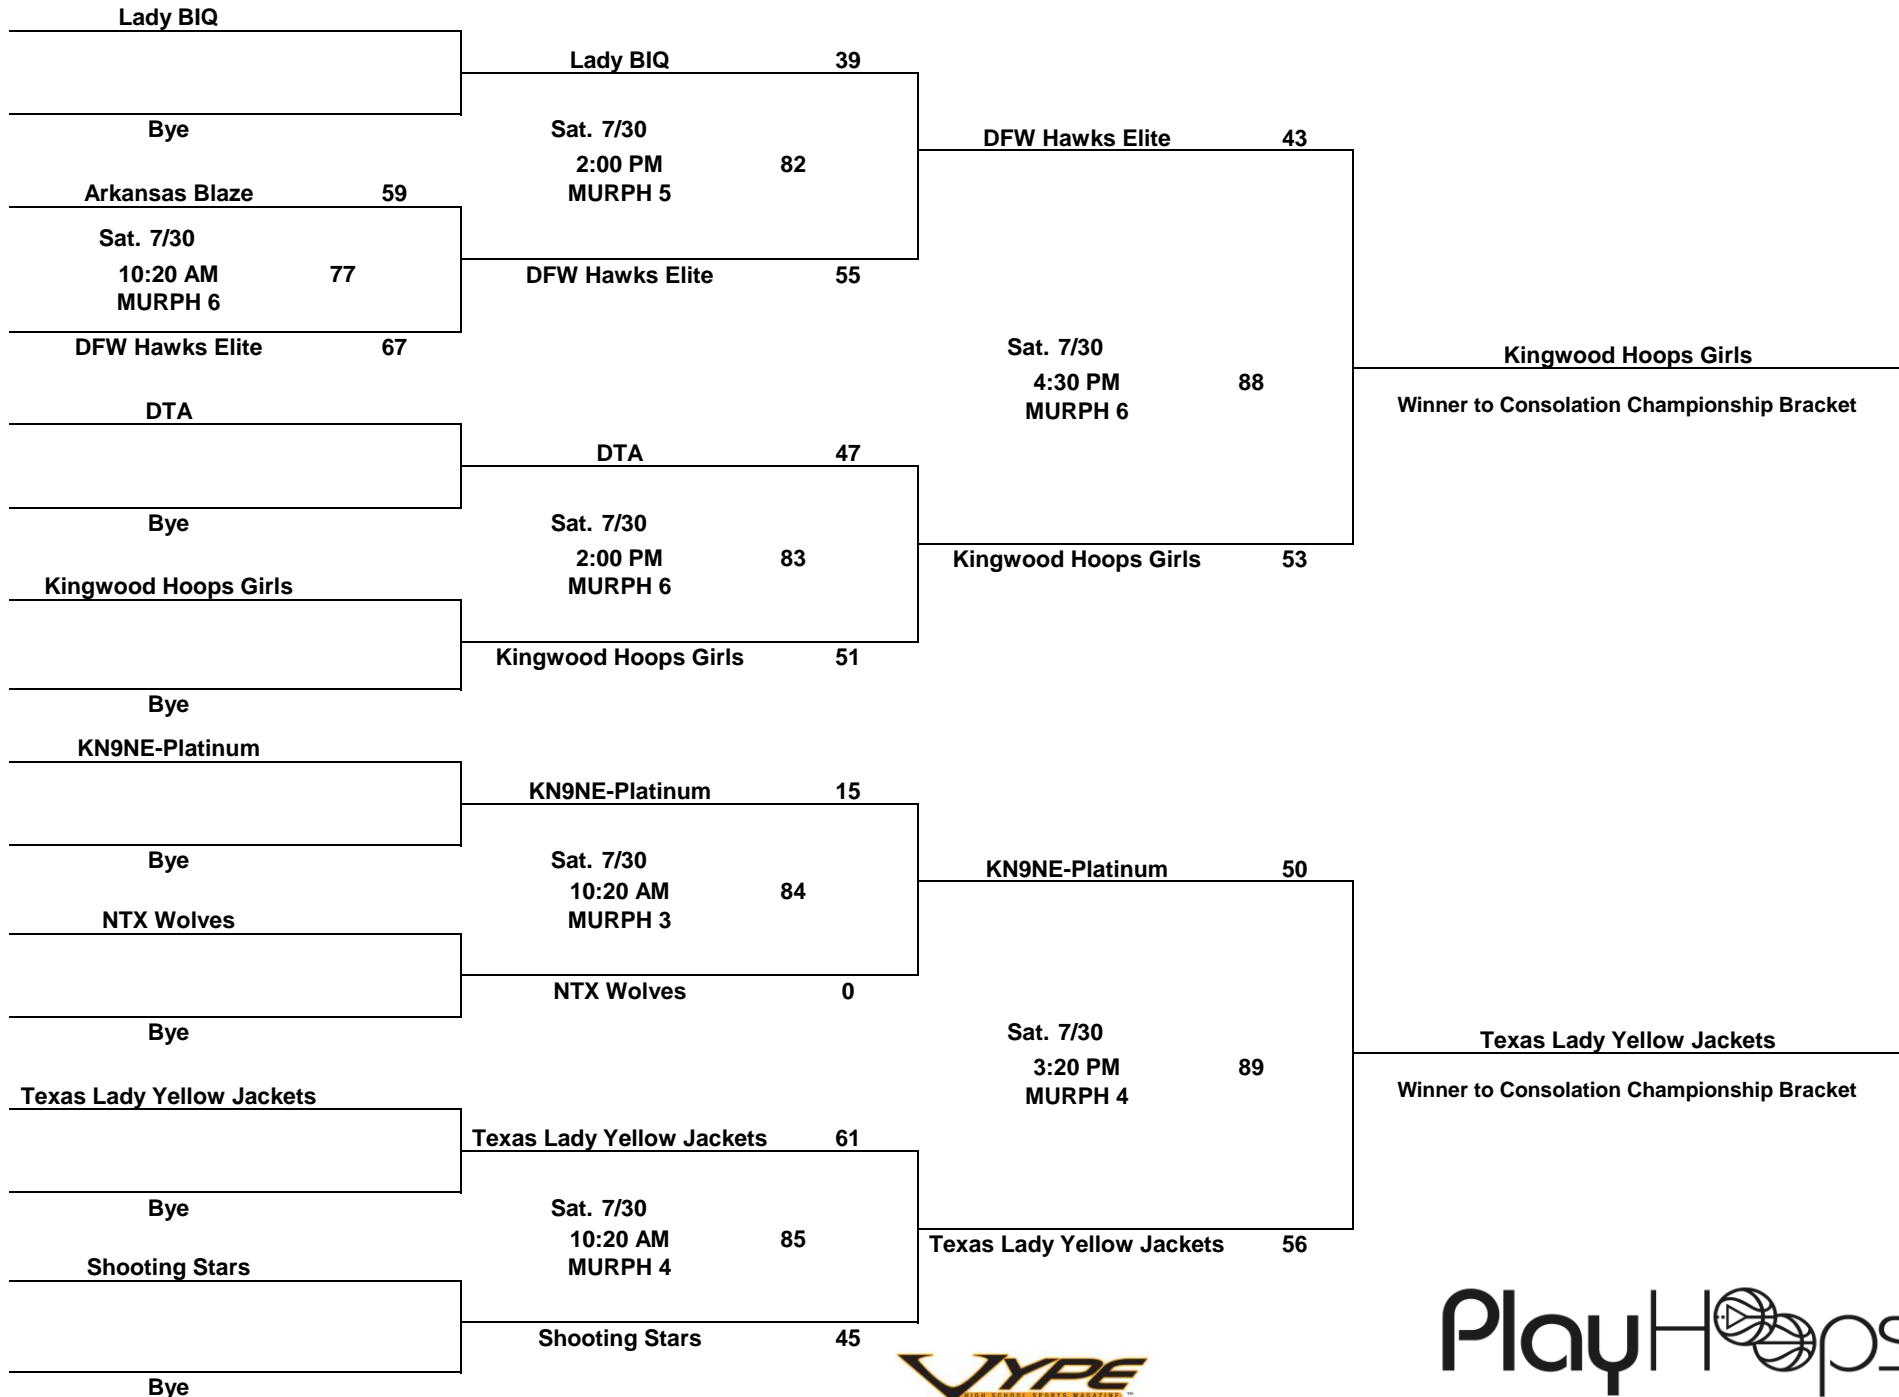

11th/12th Grade Girls Division
Consolation Bracket Play
The team listed on the top of the bracket is the home team.

Bracket B