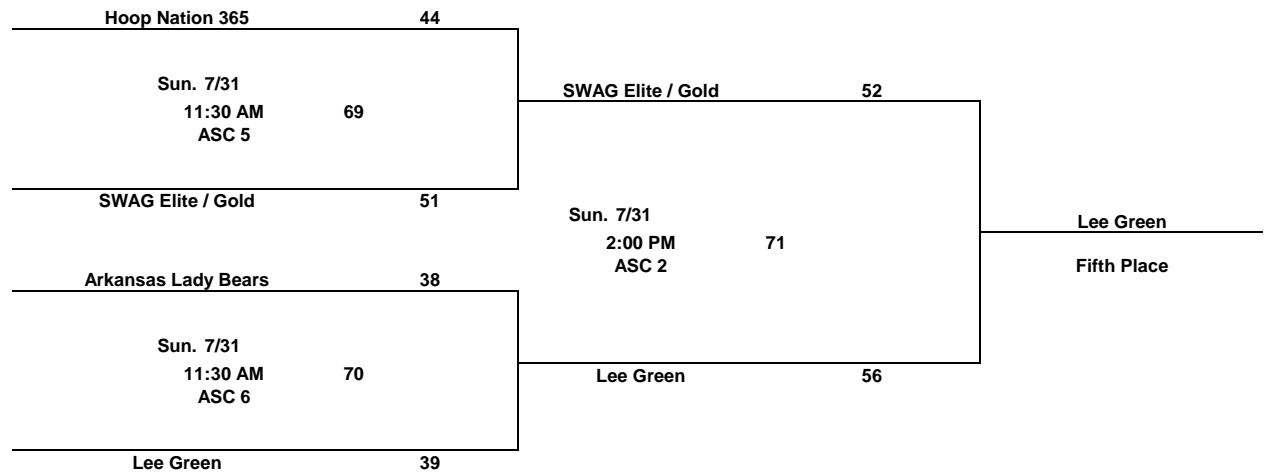

Fifth Place Bracket