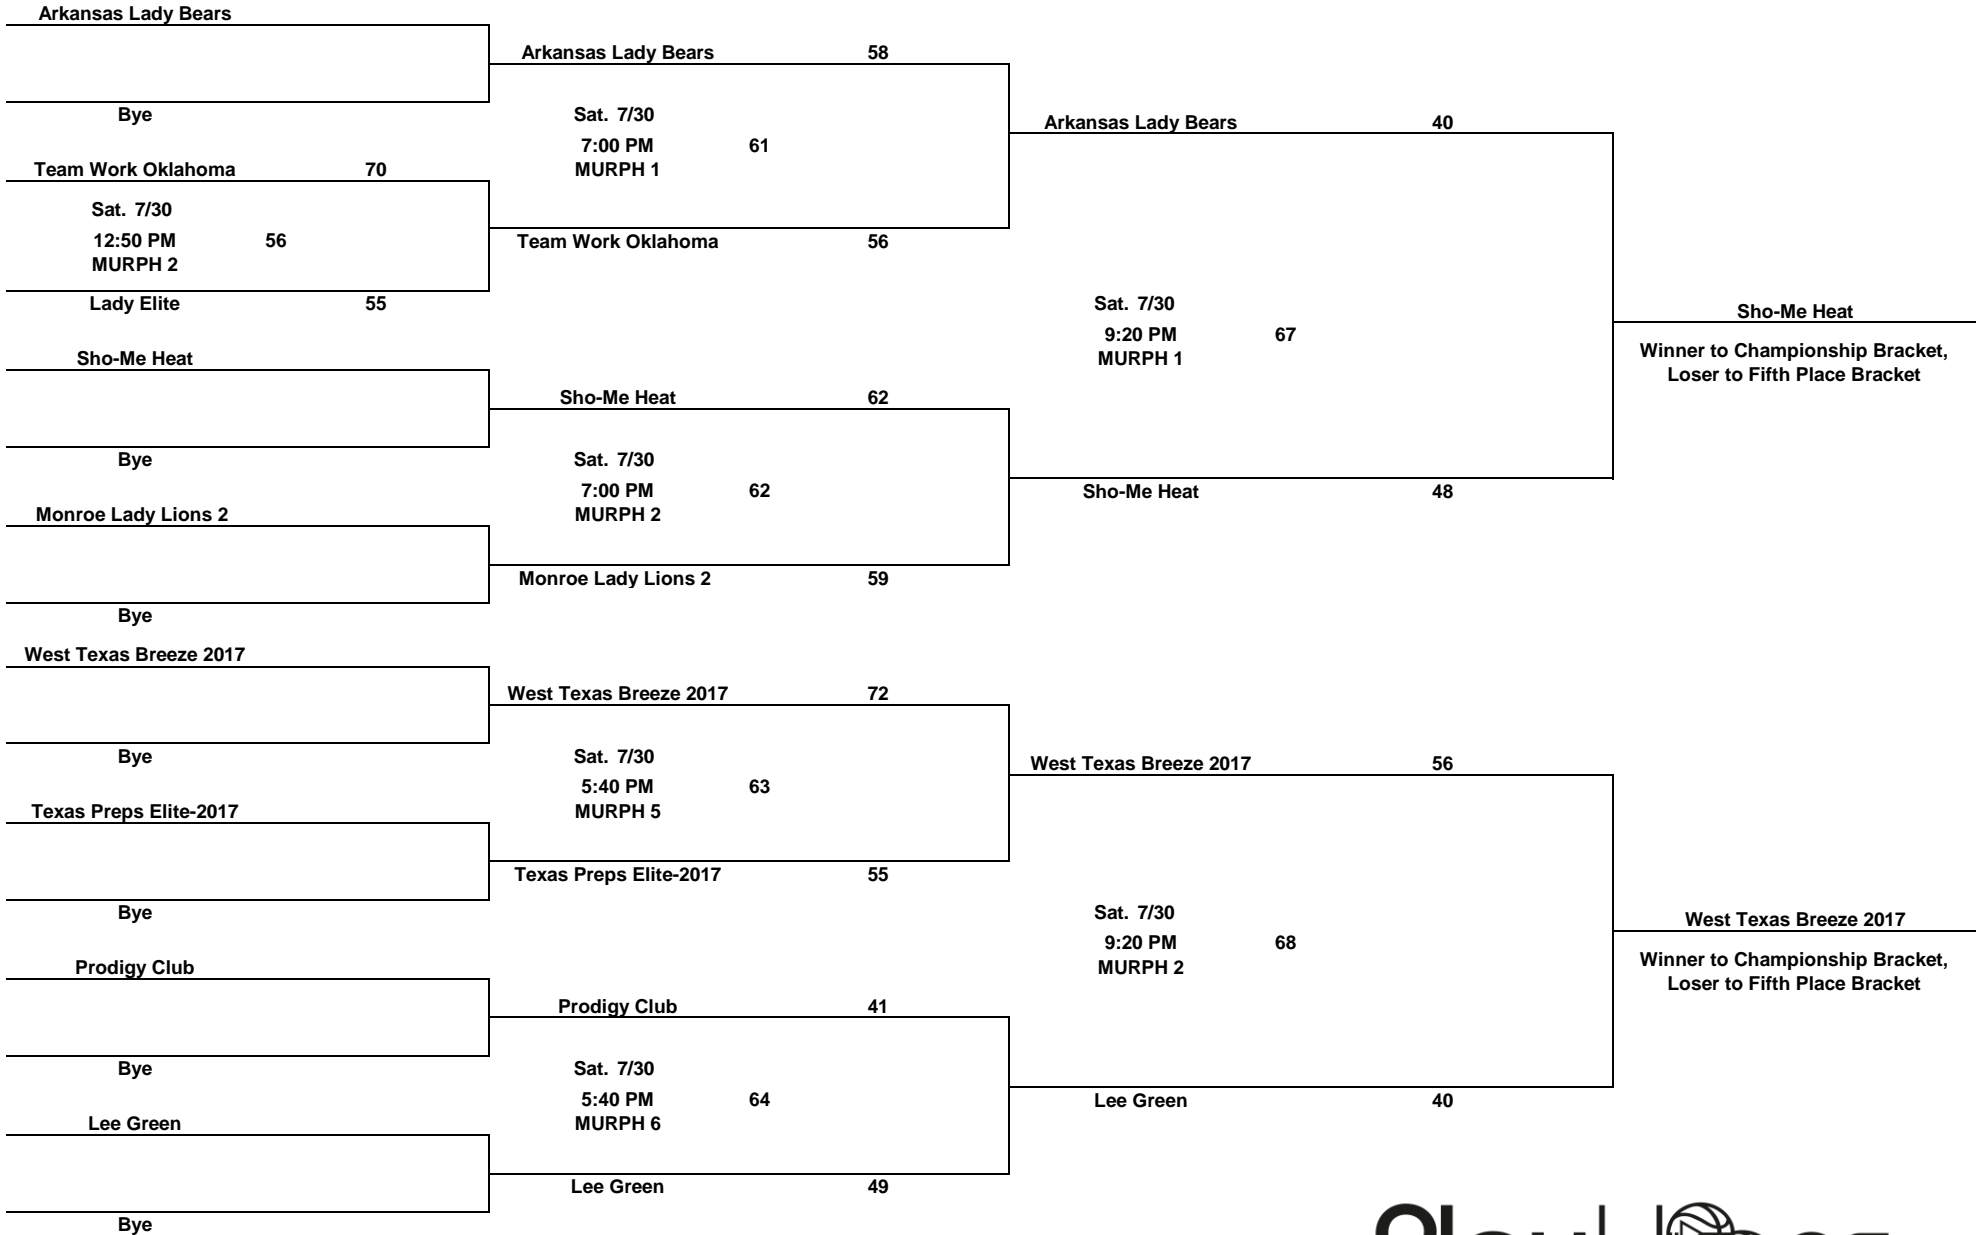

Bracket A

**11th/12th Grade Girls Division
Championship Bracket Play**
The team listed on the top of the bracket is the home team.

Bracket B

11th/12th Grade Girls Division Championship Bracket

The team listed on the top of the bracket is the home team.