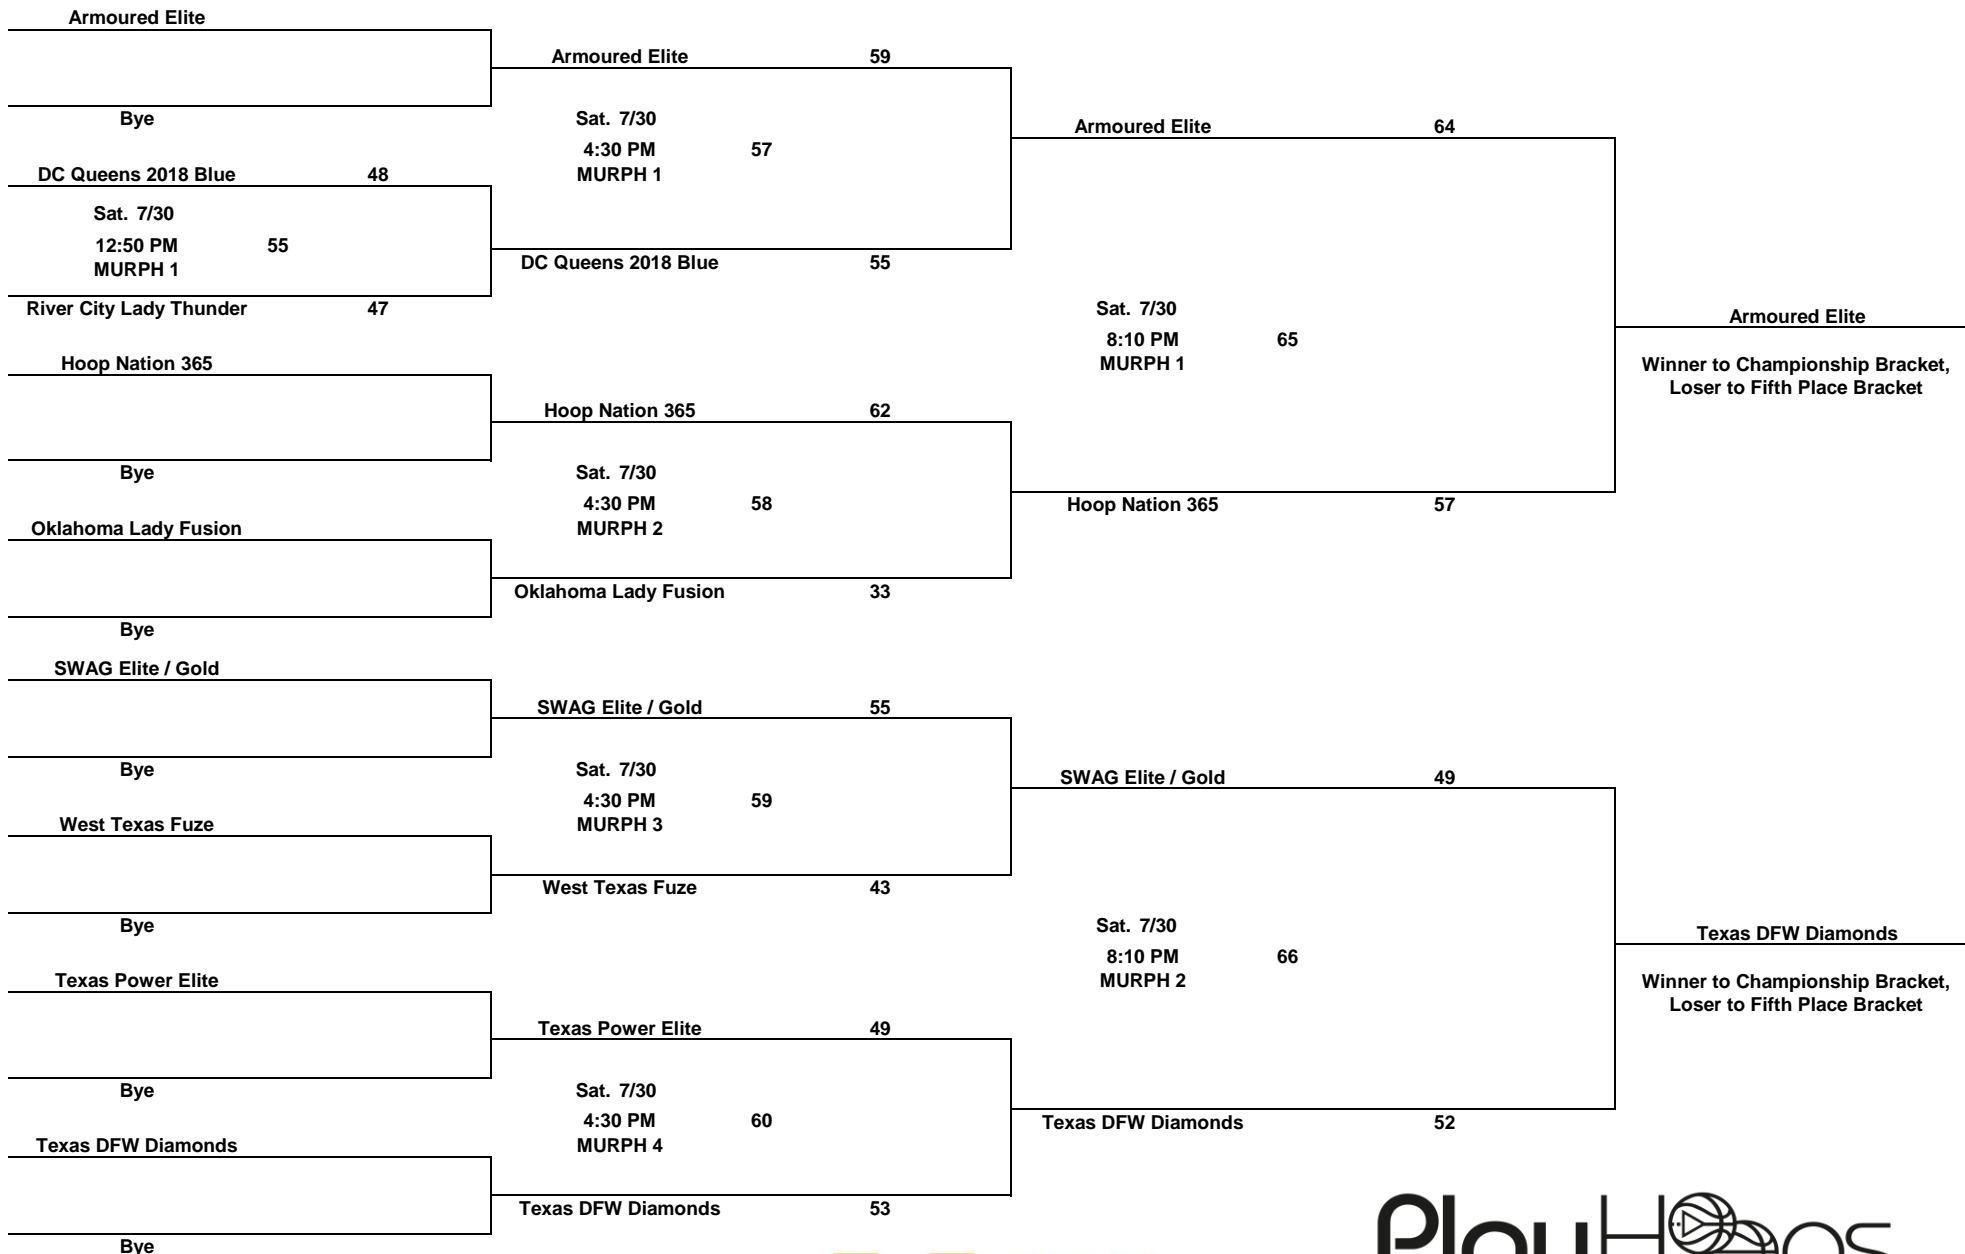

PrimeTime Sports 2016 National Championship
Dallas/Ft. Worth, Texas
July 28-31, 2016
11th/12th Grade Girls Division

REV.00 7/31/16 5:36 PM

Games will be played at Plano Sports Authority Murphy (MURPH): 330 N Murphy Rd. Murphy, TX 75094; and Advantage Sports Complex ("ASC"); 2800 North I-35E; Carrollton, Texas 75007.

The teams will first play in 9 pools. At the conclusion of pool play, the 1st and 2nd place teams from each pool will advance into Championship Bracket play, and the 3rd and 4th place teams will advance into Consolation Championship Bracket play. See the Tournament Rules for tie-breaker procedures.

Team and individual awards will be given to the top 6 places of the National Tournament Championship Bracket and top 2 places in the Consolation Bracket.

POOL I

	Home Team	Score	vs.	Visiting Team	Score	Day	Date	Time	Court
49	Monroe Lady Lions 2	50	vs.	Kingwood Hoops Girls	31	Thu.	7/28	9:20 PM	MURPH 5
50	Oklahoma Lady Fusion	59	vs.	TCX Basketball	55	Thu.	7/28	9:20 PM	MURPH 6
51	TCX Basketball	37	vs.	Monroe Lady Lions 2	62	Fri.	7/29	7:00 PM	MURPH 5
52	Oklahoma Lady Fusion	54	vs.	Kingwood Hoops Girls	24	Fri.	7/29	7:00 PM	MURPH 6
53	Monroe Lady Lions 2	33	vs.	Oklahoma Lady Fusion	48	Fri.	7/29	9:20 PM	MURPH 5
54	Kingwood Hoops Girls	37	vs.	TCX Basketball	51	Fri.	7/29	9:20 PM	MURPH 6

POOL I Record	W	L	SEED
Monroe Lady Lions 2	2	1	2
Oklahoma Lady Fusion	3	0	1
TCX Basketball	1	2	3
Kingwood Hoops Girls	0	3	4

**11th/12th Grade Girls Division
Championship Bracket Play**
The team listed on the top of the bracket is the home team.

Bracket A