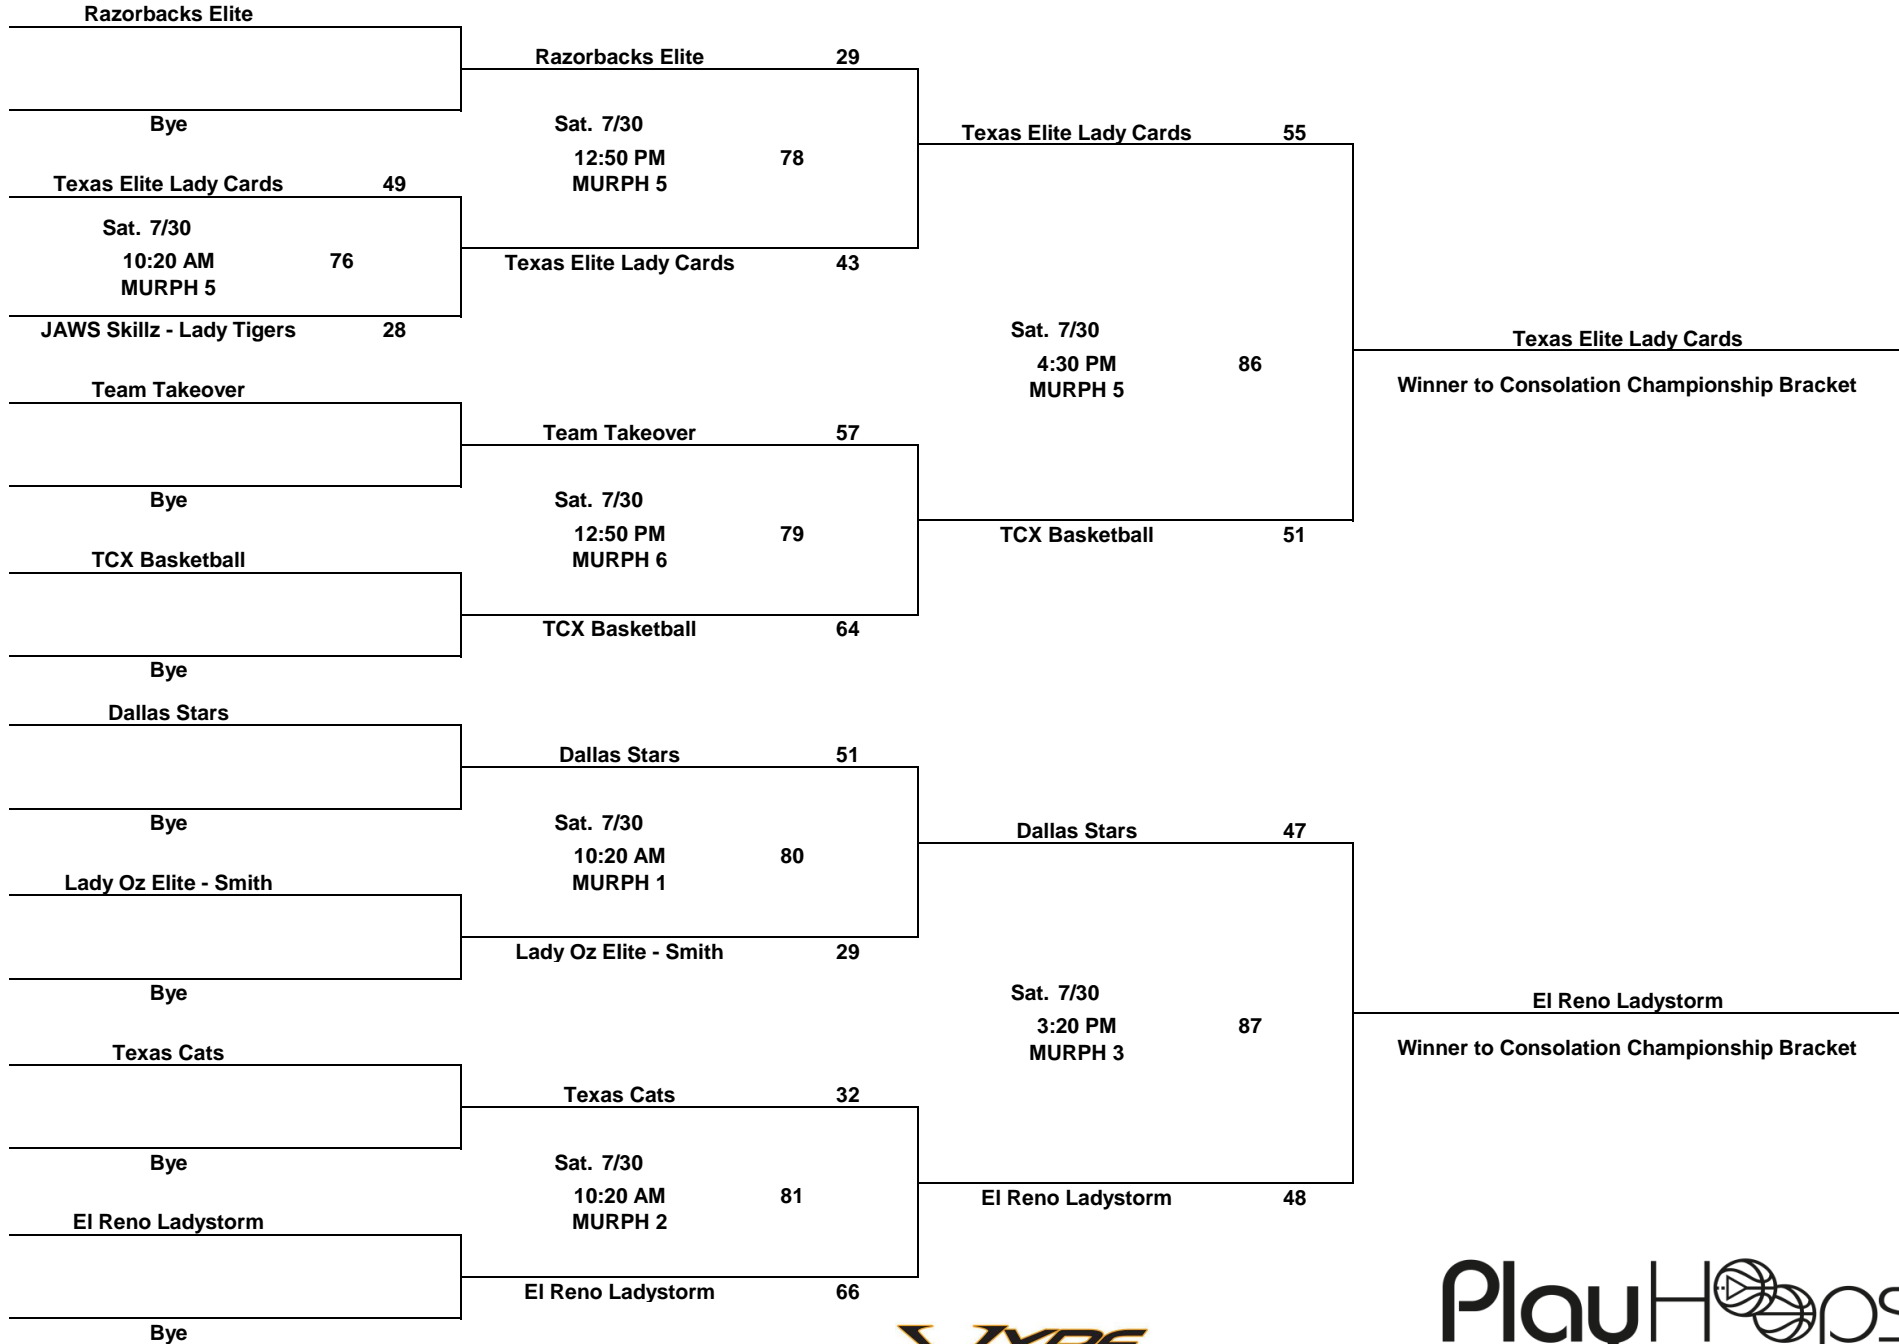

11th/12th Grade Girls Division
Consolation Bracket Play
The team listed on the top of the bracket is the home team.

Bracket A