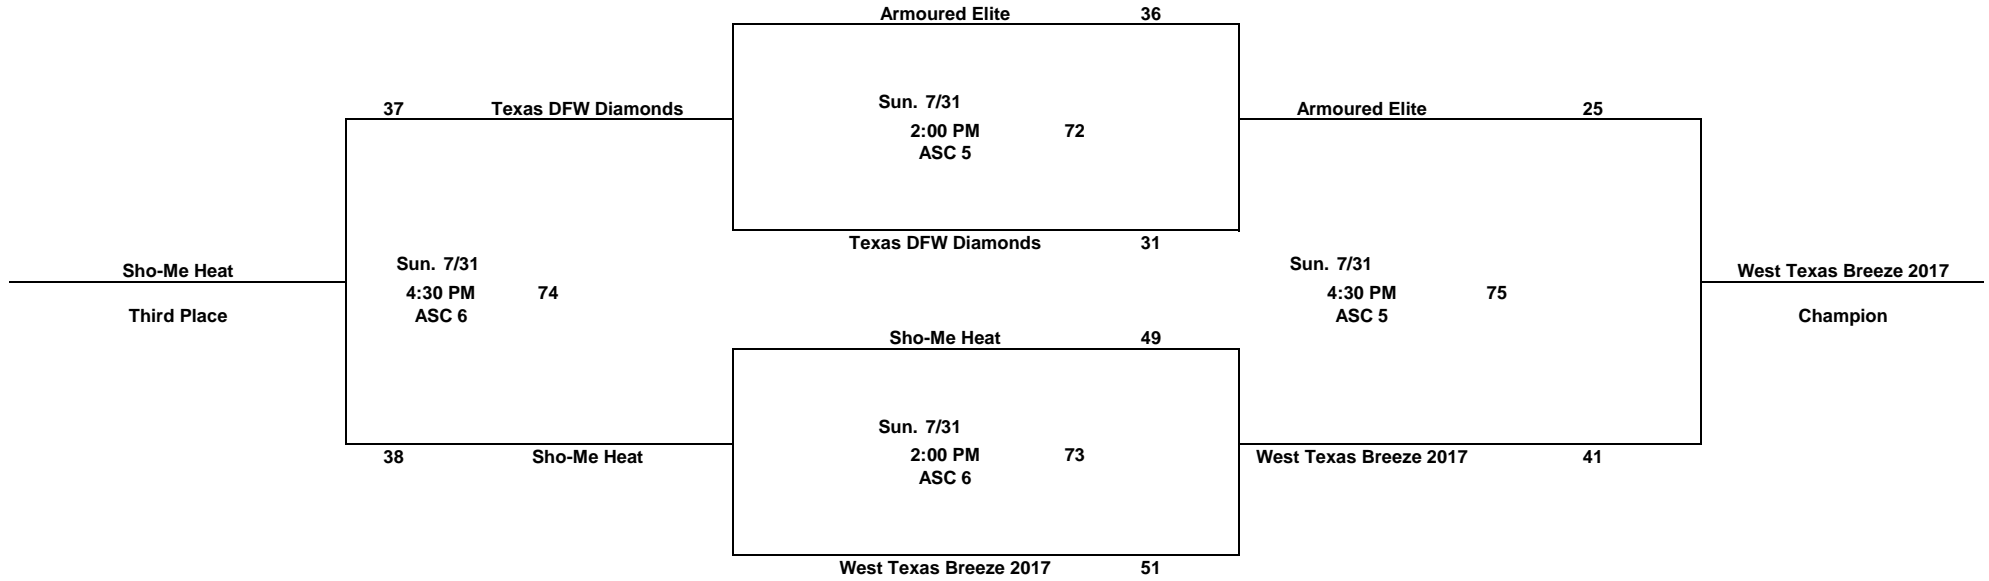

POOL I Record	W	L	SEED
Monroe Lady Lions 2	2	1	2
Oklahoma Lady Fusion	3	0	1
TCX Basketball	1	2	3
Kingwood Hoops Girls	0	3	4

**11th/12th Grade Girls Division
Championship Bracket Play**
The team listed on the top of the bracket is the home team.

Bracket A

**11th/12th Grade Girls Division
Championship Bracket Play**
The team listed on the top of the bracket is the home team.

Bracket B

11th/12th Grade Girls Division Championship Bracket

The team listed on the top of the bracket is the home team.