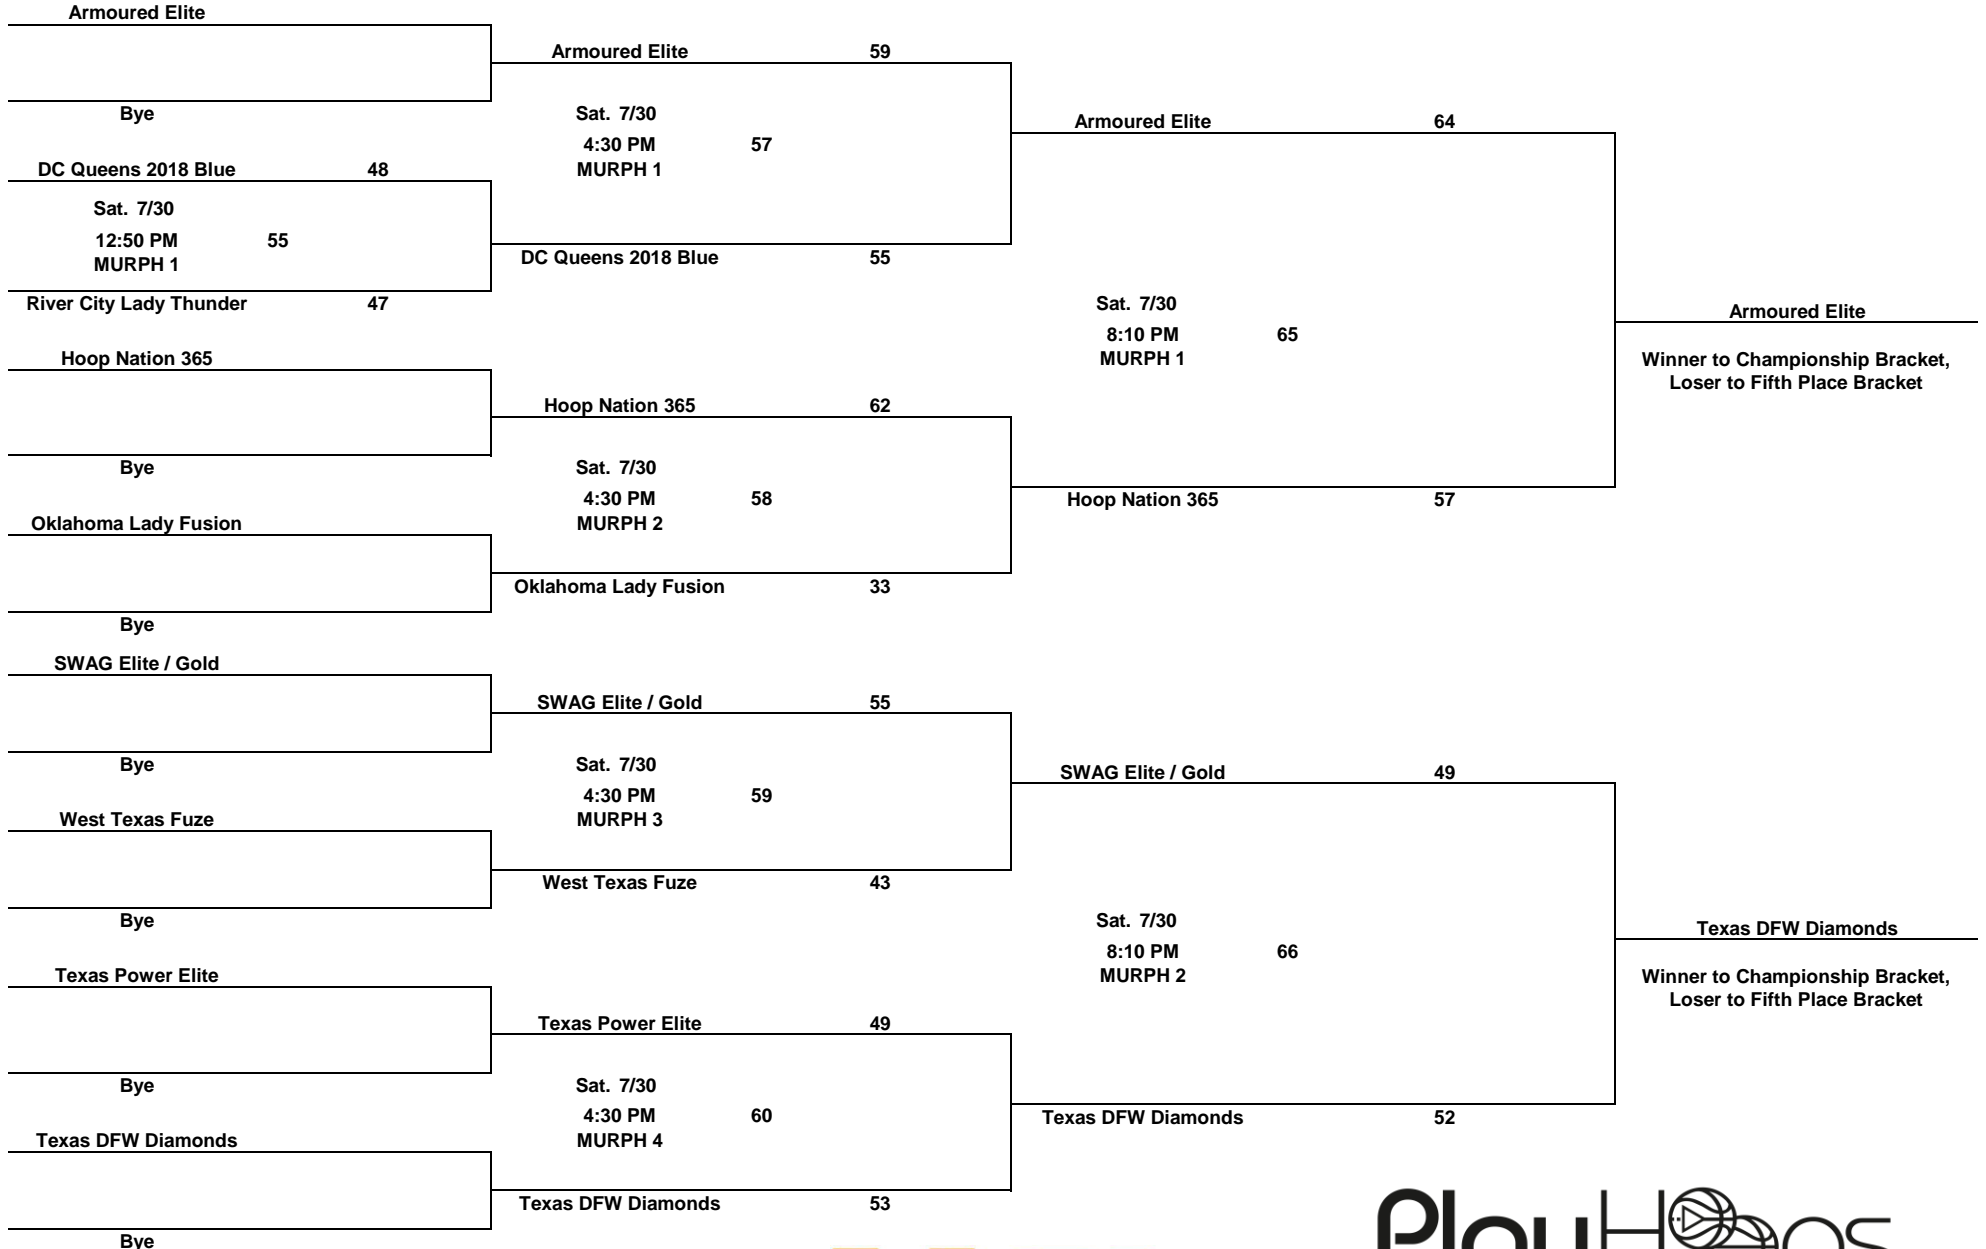

PrimeTime Sports 2016 National Championship
Dallas/Ft. Worth, Texas
July 28-31, 2016
11th/12th Grade Girls Division

REV.00 7/31/16 5:36 PM

Games will be played at Plano Sports Authority Murphy (MURPH): 330 N Murphy Rd. Murphy, TX 75094; and Advantage Sports Complex ("ASC"); 2800 North I-35E; Carrollton, Texas 75007.

The teams will first play in 9 pools. At the conclusion of pool play, the 1st and 2nd place teams from each pool will advance into Championship Bracket play, and the 3rd and 4th place teams will advance into Consolation Championship Bracket play. See the Tournament Rules for tie-breaker procedures.

Team and individual awards will be given to the top 6 places of the National Tournament Championship Bracket and top 2 places in the Consolation Bracket.

POOL I

	Home Team	Score	vs.	Visiting Team	Score	Day	Date	Time	Court
49	Monroe Lady Lions 2	50		Kingwood Hoops Girls	31	Thu.	7/28	9:20 PM	MURPH 5
50	Oklahoma Lady Fusion	59		TCX Basketball	55	Thu.	7/28	9:20 PM	MURPH 6
51	TCX Basketball	37		Monroe Lady Lions 2	62	Fri.	7/29	7:00 PM	MURPH 5
52	Oklahoma Lady Fusion	54		Kingwood Hoops Girls	24	Fri.	7/29	7:00 PM	MURPH 6
53	Monroe Lady Lions 2	33		Oklahoma Lady Fusion	48	Fri.	7/29	9:20 PM	MURPH 5
54	Kingwood Hoops Girls	37		TCX Basketball	51	Fri.	7/29	9:20 PM	MURPH 6

POOL I Record	W	L	SEED
Monroe Lady Lions 2	2	1	2
Oklahoma Lady Fusion	3	0	1
TCX Basketball	1	2	3
Kingwood Hoops Girls	0	3	4

Bracket A