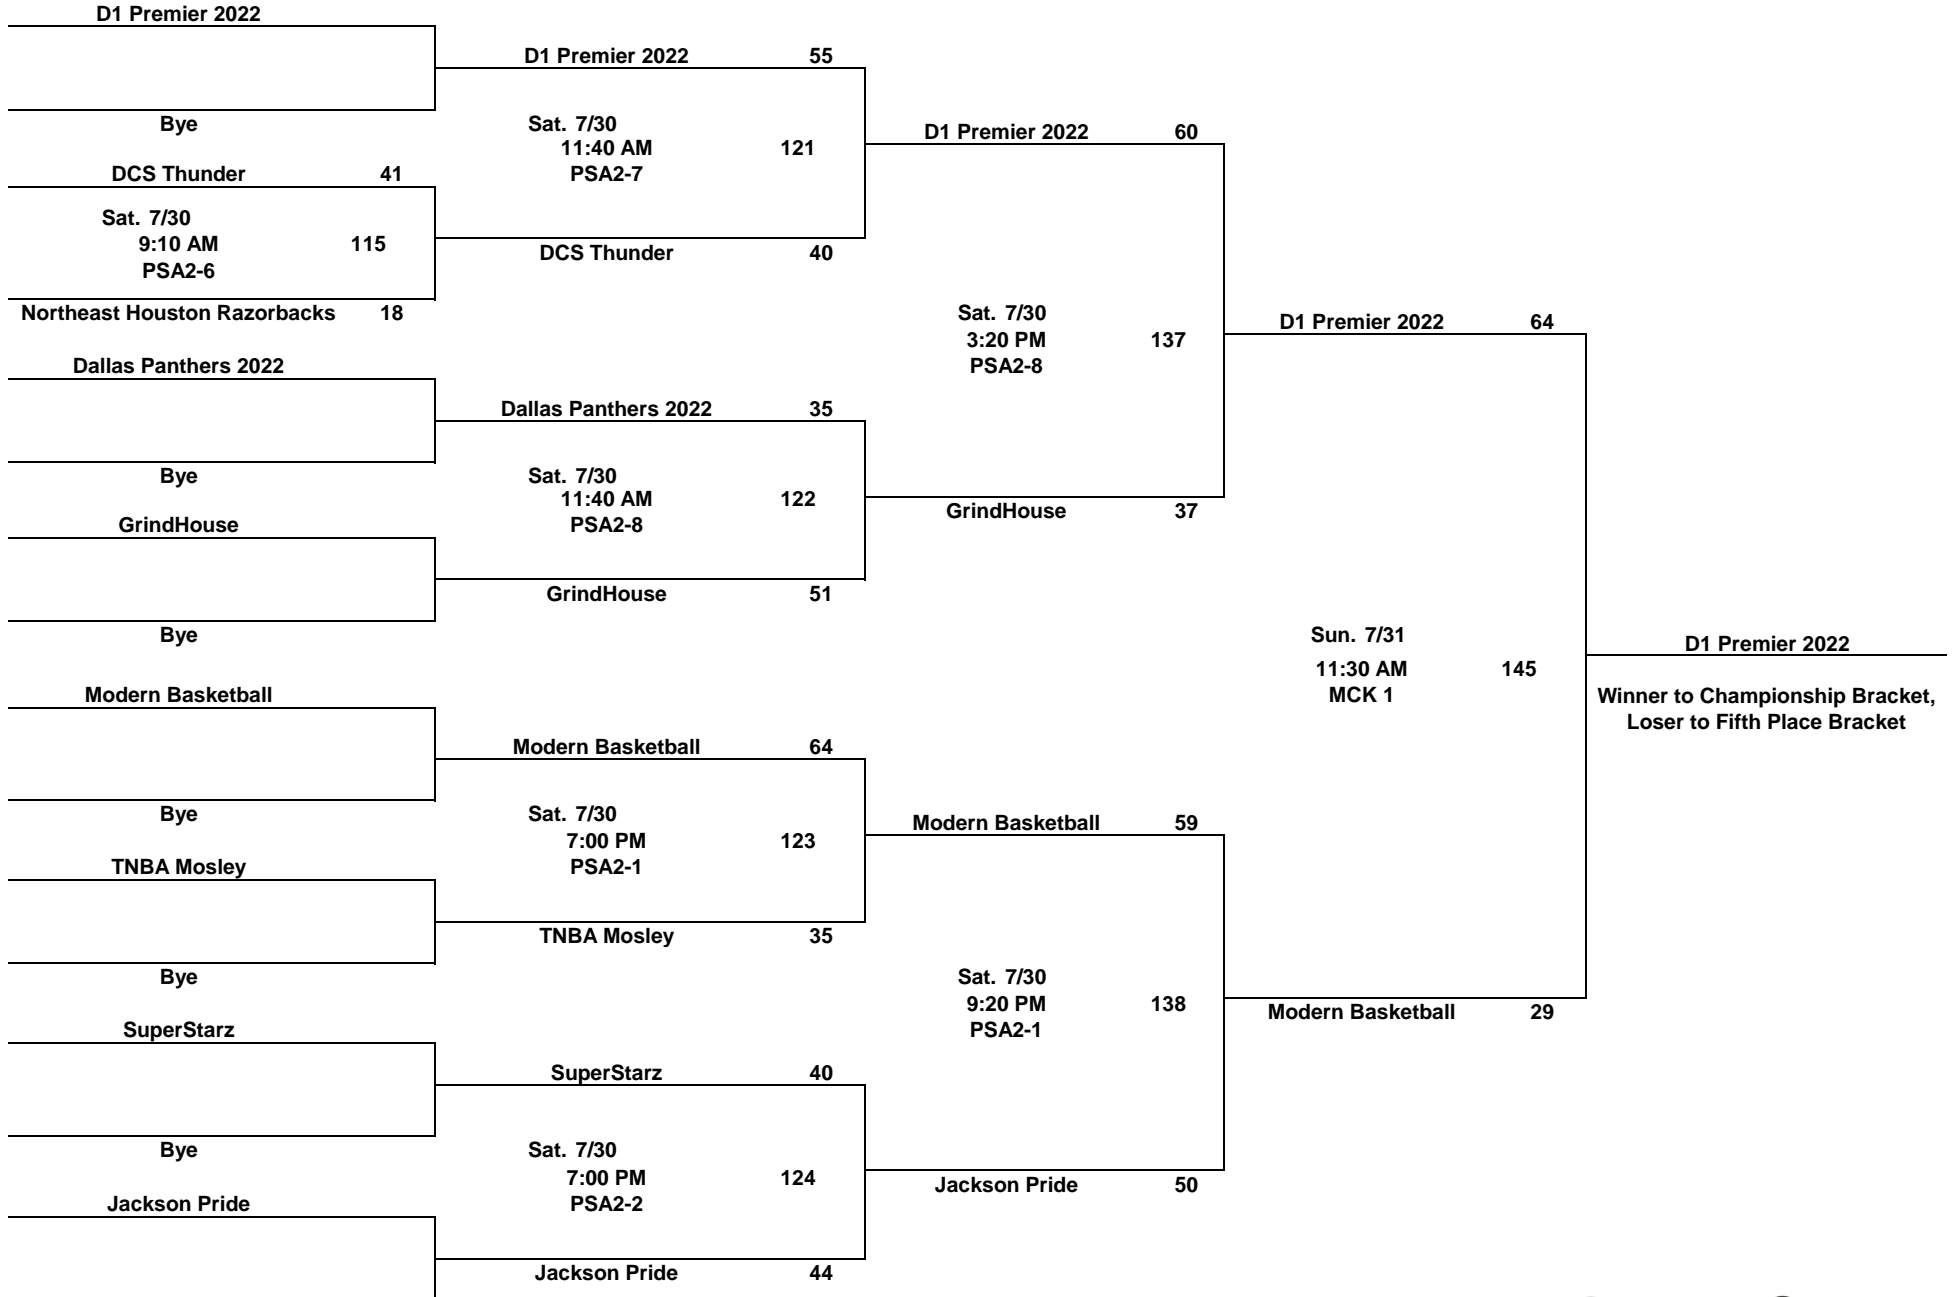

PrimeTime Sports 2016 National Championship
Dallas/Ft. Worth, Texas
July 28-31, 2016
6th Grade Boys Division

Games will be played at PSA2 ("PSA2"); 601 Seabrook Dr, Plano, TX 75023; and PSA McKinney ("MCK"); 7205 Eldorado Pkwy, McKinney, TX 75070.

The teams will first play in 19 pools. At the conclusion of pool play, the top 2 teams from each pool will advance into Championship Bracket play, and will be seeded according to their finish in pool play. The third and fourth place teams from each pool will advance into Challenger Bracket Play. See the Tournament Rules for tie-breaker procedures.

Team and individual awards will be given to the top 8 places of the National Tournament Bracket Play. Team and individual awards will also be given to the top 2 places of the National Tournament Consolation Bracket Play.

POOL Q								
Home Team	Score	vs.	Visiting Team	Score	Day	Date	Time	Court
97	GrindHouse	46	Young Gunz	18	Thu.	7/28	7:00 PM	PSA2-7
98	ATX Knights 2022	56	Rebels Basketball Academy	24	Thu.	7/28	7:00 PM	PSA2-8
99	Rebels Basketball Academy	16	GrindHouse	37	Thu.	7/28	9:20 PM	PSA2-7
100	ATX Knights 2022	65	Young Gunz	32	Thu.	7/28	9:20 PM	PSA2-8
101	GrindHouse	48	ATX Knights 2022	43	Fri.	7/29	8:10 PM	PSA2-7
102	Young Gunz	36	Rebels Basketball Academy	17	Fri.	7/29	8:10 PM	PSA2-8

POOL R								
Home Team	Score	vs.	Visiting Team	Score	Day	Date	Time	Court
103	Louisiana Razorbacks	54	Gulf Coast Magic	51	Thu.	7/28	9:20 PM	MCK 1
104	Texas Elite Basketball	39	North Texas Wolves	14	Thu.	7/28	9:20 PM	MCK 2
105	North Texas Wolves	25	Louisiana Razorbacks	60	Fri.	7/29	4:30 PM	PSA2-5
106	Texas Elite Basketball	50	Gulf Coast Magic	36	Fri.	7/29	4:30 PM	PSA2-6
107	Louisiana Razorbacks	52	Texas Elite Basketball	60	Fri.	7/29	7:00 PM	PSA2-5
108	Gulf Coast Magic	77	North Texas Wolves	48	Fri.	7/29	7:00 PM	PSA2-6

POOL Q Record				W	L	SEED
GrindHouse				3	0	1
ATX Knights 2022				2	1	2
Rebels Basketball Academy				0	3	4
Young Gunz				1	2	3

POOL R Record				W	L	SEED
Louisiana Razorbacks				2	1	2
Texas Elite Basketball				3	0	1
North Texas Wolves				0	3	4
Gulf Coast Magic				1	2	3

POOL S								
Home Team	Score	vs.	Visiting Team	Score	Day	Date	Time	Court
109	New Orleans Stallions	52	Witness Kicks	18	Thu.	7/28	9:20 PM	MCK 5
110	TSI 2022 Blue	52	Scholar Athletes	35	Thu.	7/28	9:20 PM	MCK 6
111	Scholar Athletes	42	New Orleans Stallions	57	Fri.	7/29	4:30 PM	PSA2-7
112	TSI 2022 Blue	52	Witness Kicks	24	Fri.	7/29	4:30 PM	PSA2-8
113	New Orleans Stallions	53	TSI 2022 Blue	55	Fri.	7/29	7:00 PM	PSA2-7
114	Witness Kicks	32	Scholar Athletes	49	Fri.	7/29	7:00 PM	PSA2-8

POOL S Record				W	L	SEED
New Orleans Stallions				2	1	2
TSI 2022 Blue				3	0	1
Scholar Athletes				1	2	3
Witness Kicks				0	3	4

6th Grade Boys Division Championship Bracket Play

The team listed on the top of the bracket is the home team.
Bracket A