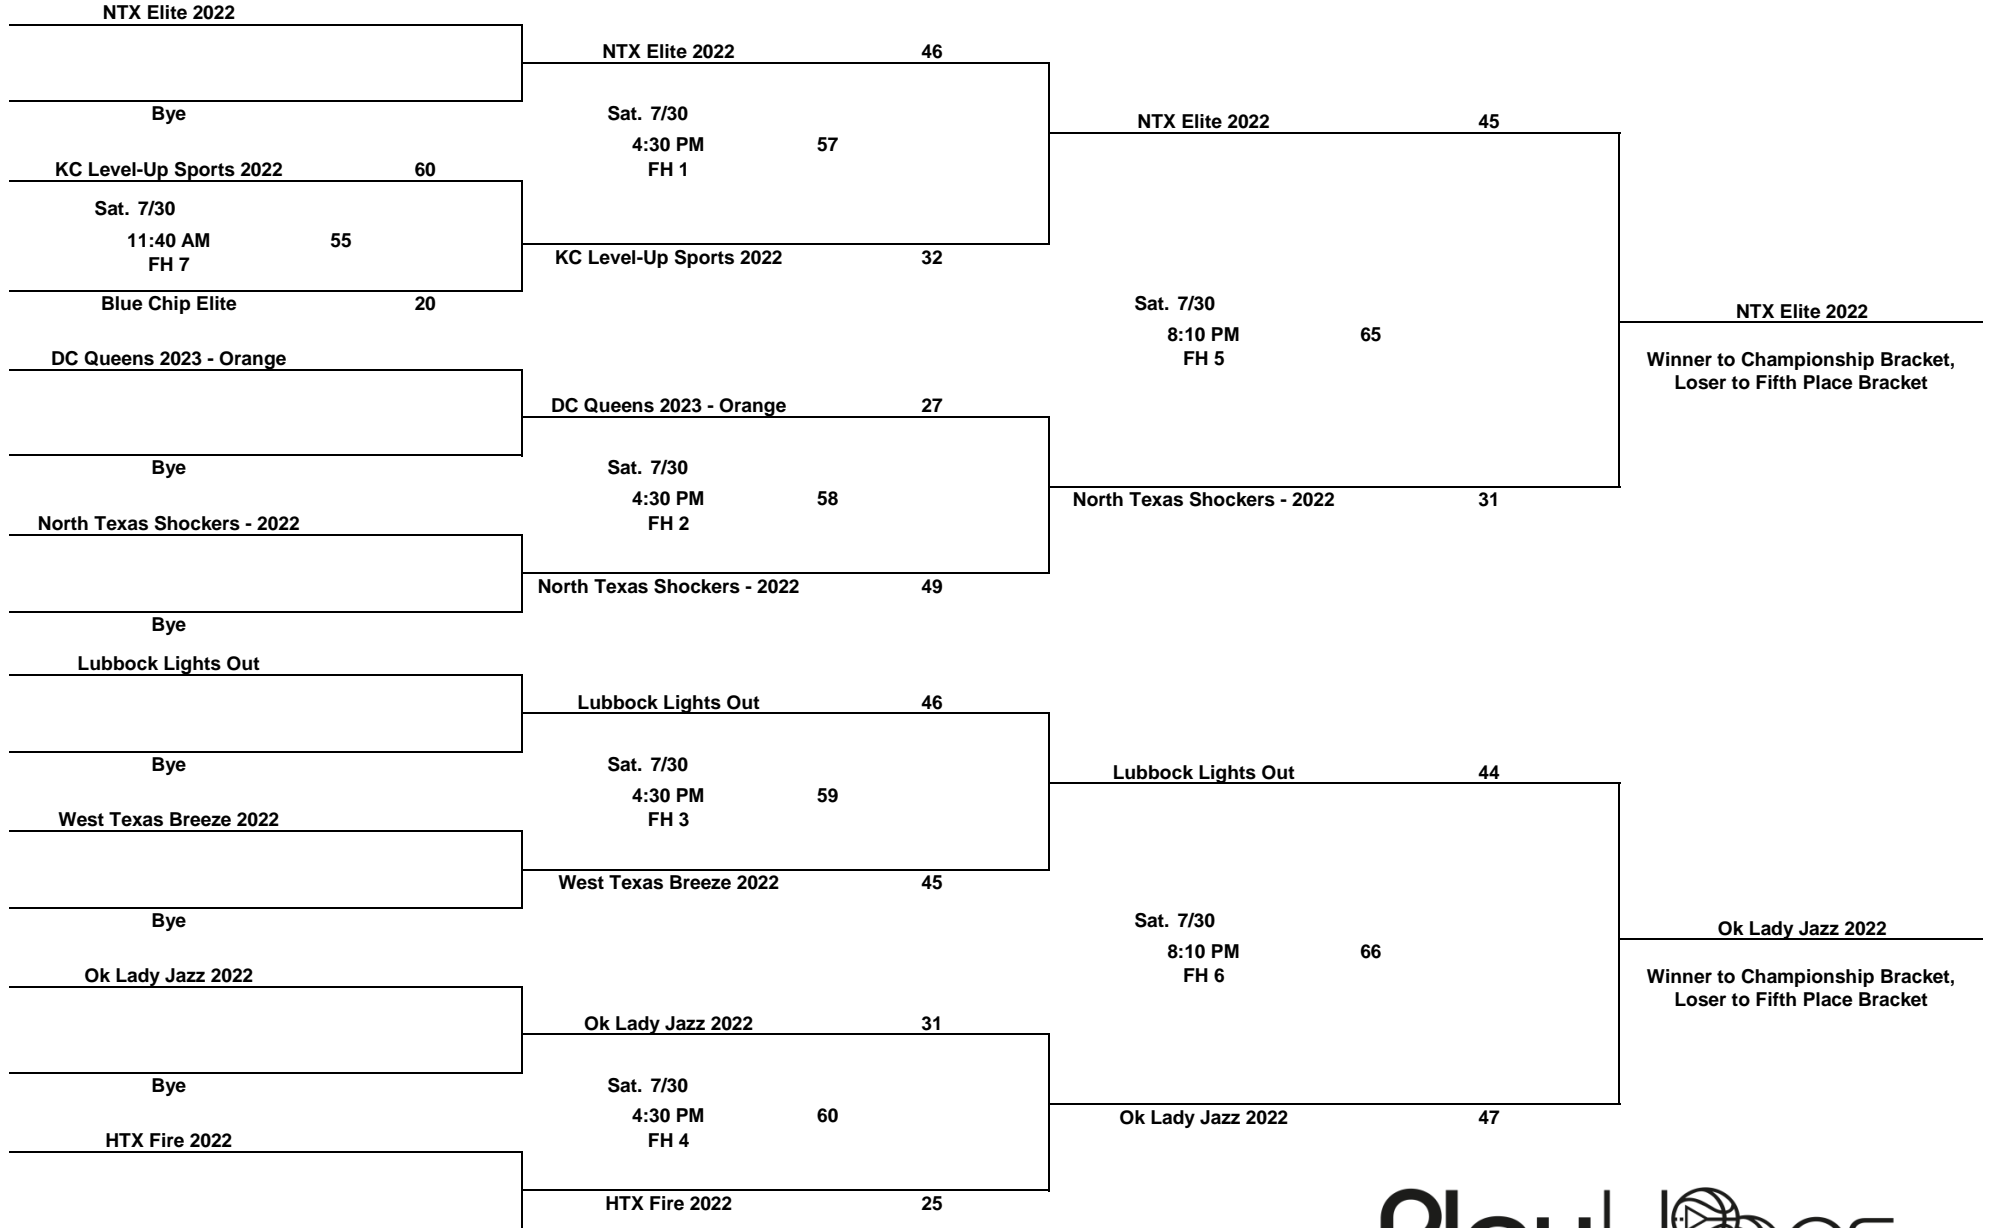

PrimeTime Sports 2016 National Championship
Dallas/Ft. Worth, Texas
July 28-31, 2016
6th Grade Girls Division

REV.00 7/31/16 6:16 PM

Games will be played at Frisco Fieldhouse (FH): 6155 Sports Village Rd.; Frisco, Texas 75034.

The teams will first play in 9 pools. At the conclusion of pool play, the 1st and 2nd place teams from each pool will advance into Championship Bracket play, and the 3rd and 4th place teams will advance into Consolation Championship Bracket play. See the Tournament Rules for tie-breaker procedures.

Team and individual awards will be given to the top 6 places of the National Tournament Championship Bracket and top 2 places in the Consolation Bracket.

POOL I

	Home Team	Score	vs.	Visiting Team	Score	Day	Date	Time	Court
49	JB Lady Ballers Red	45		Team Strive 2022	17	Thu.	7/28	10:20 AM	FH 1
50	North Texas Shockers - 2022	49		SETX Power Elite	17	Thu.	7/28	10:20 AM	FH 2
51	SETX Power Elite	13		JB Lady Ballers Red	38	Fri.	7/29	2:00 PM	FH 1
52	North Texas Shockers - 2022	41		Team Strive 2022	16	Fri.	7/29	2:00 PM	FH 2
53	JB Lady Ballers Red	37		North Texas Shockers - 2022	38	Fri.	7/29	4:30 PM	FH 1
54	Team Strive 2022	42		SETX Power Elite	12	Fri.	7/29	4:30 PM	FH 2

POOL I Record	W	L	SEED
JB Lady Ballers Red	2	1	2
North Texas Shockers - 2022	3	0	1
SETX Power Elite	0	3	4
Team Strive 2022	1	2	3

Bracket A

NTX Elite 2022
Winner to Championship Bracket,
Loser to Fifth Place Bracket

Ok Lady Jazz 2022
Winner to Championship Bracket,
Loser to Fifth Place Bracket