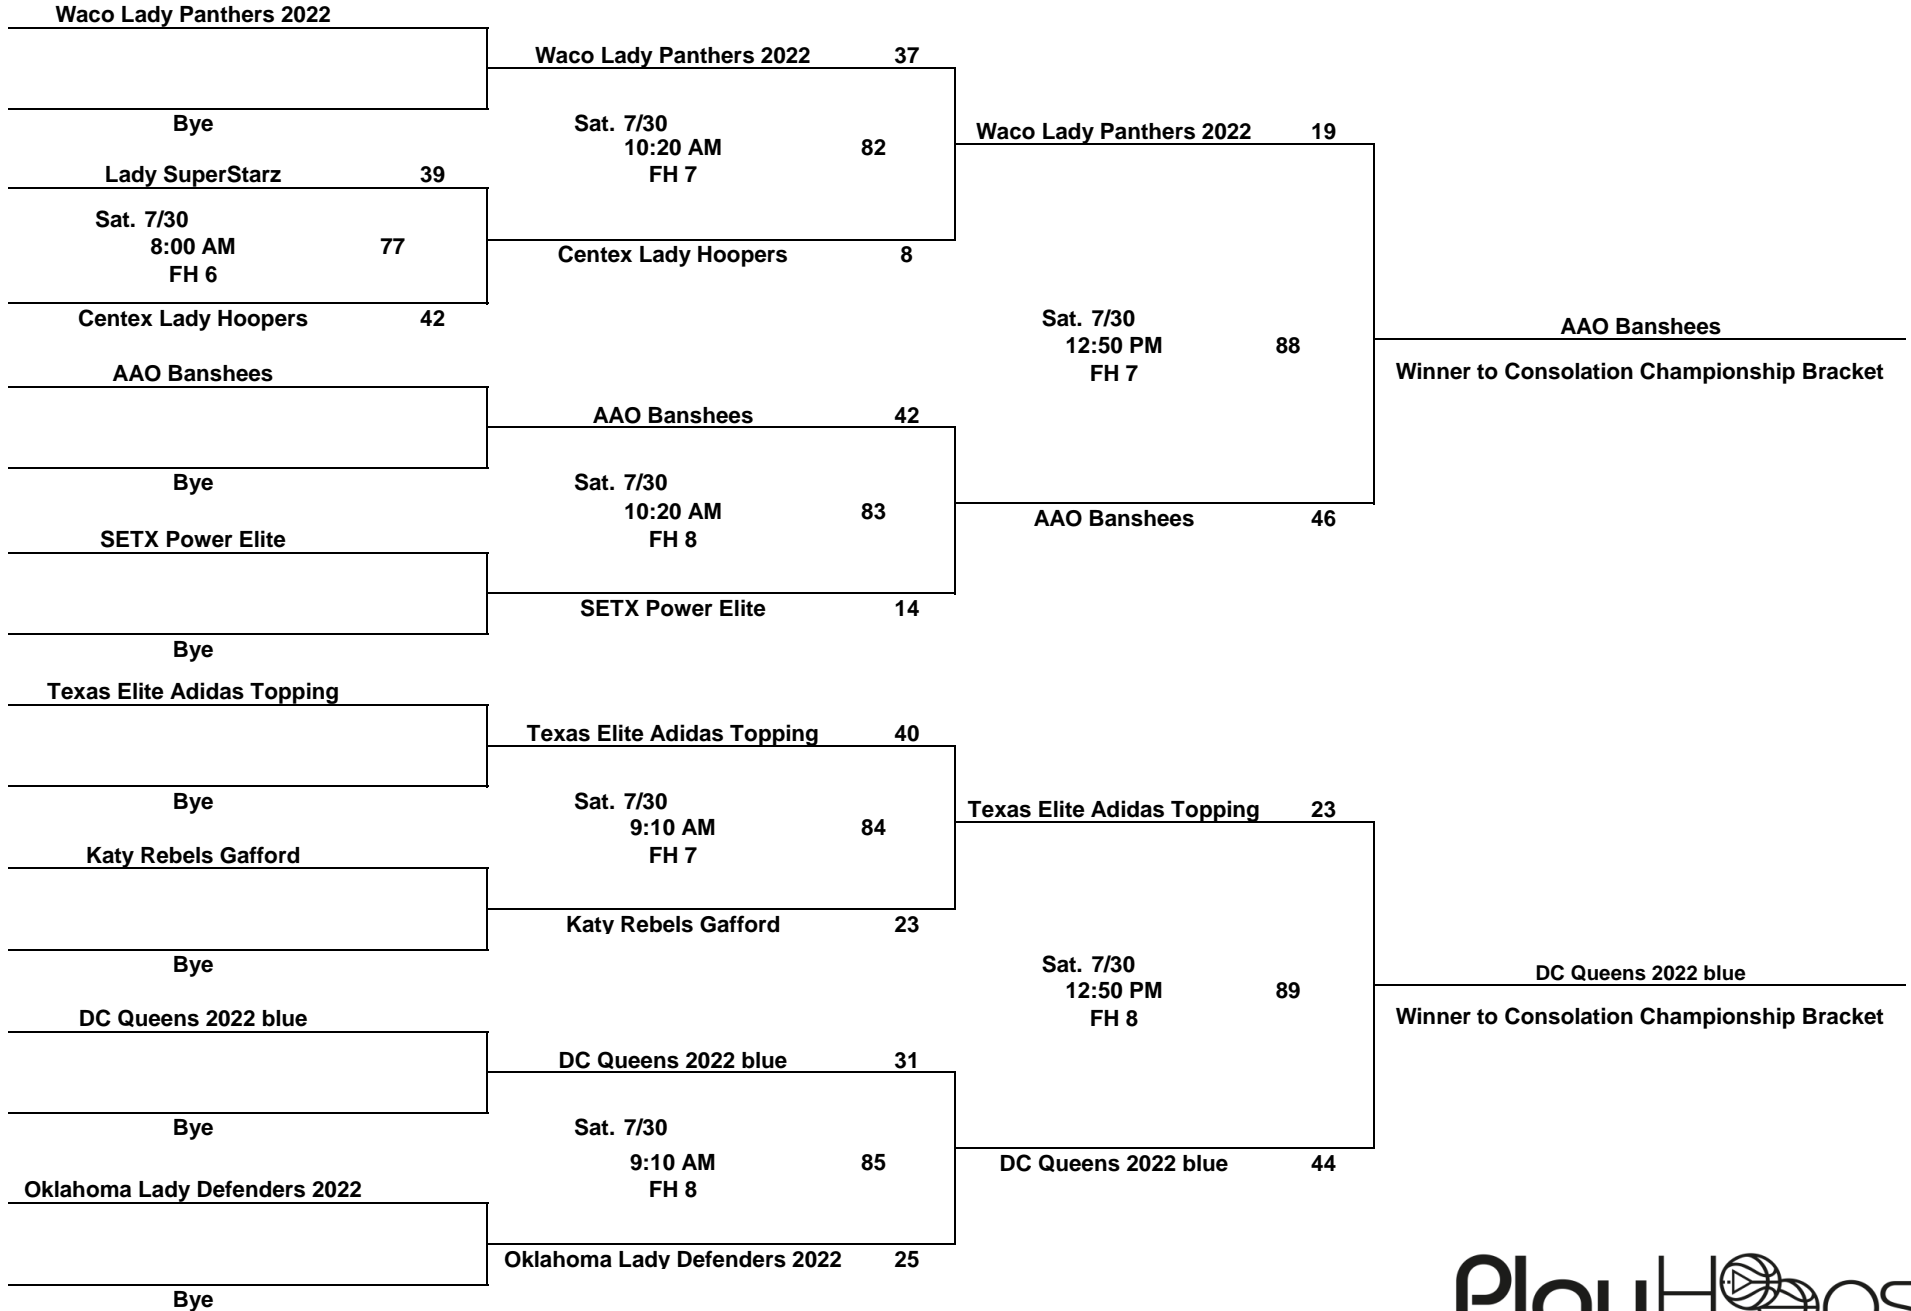

Bracket A

NTX Elite 2022
Winner to Championship Bracket,
Loser to Fifth Place Bracket

Ok Lady Jazz 2022
Winner to Championship Bracket,
Loser to Fifth Place Bracket

**6th Grade Girls Division
Championship Bracket Play**
The team listed on the top of the bracket is the home team.

Bracket B

**6th Grade Girls Division
Championship Bracket**

The team listed on the top of the bracket is the home team.

Fifth Place Bracket

6th Grade Girls Division
Consolation Bracket Play
The team listed on the top of the bracket is the home team.