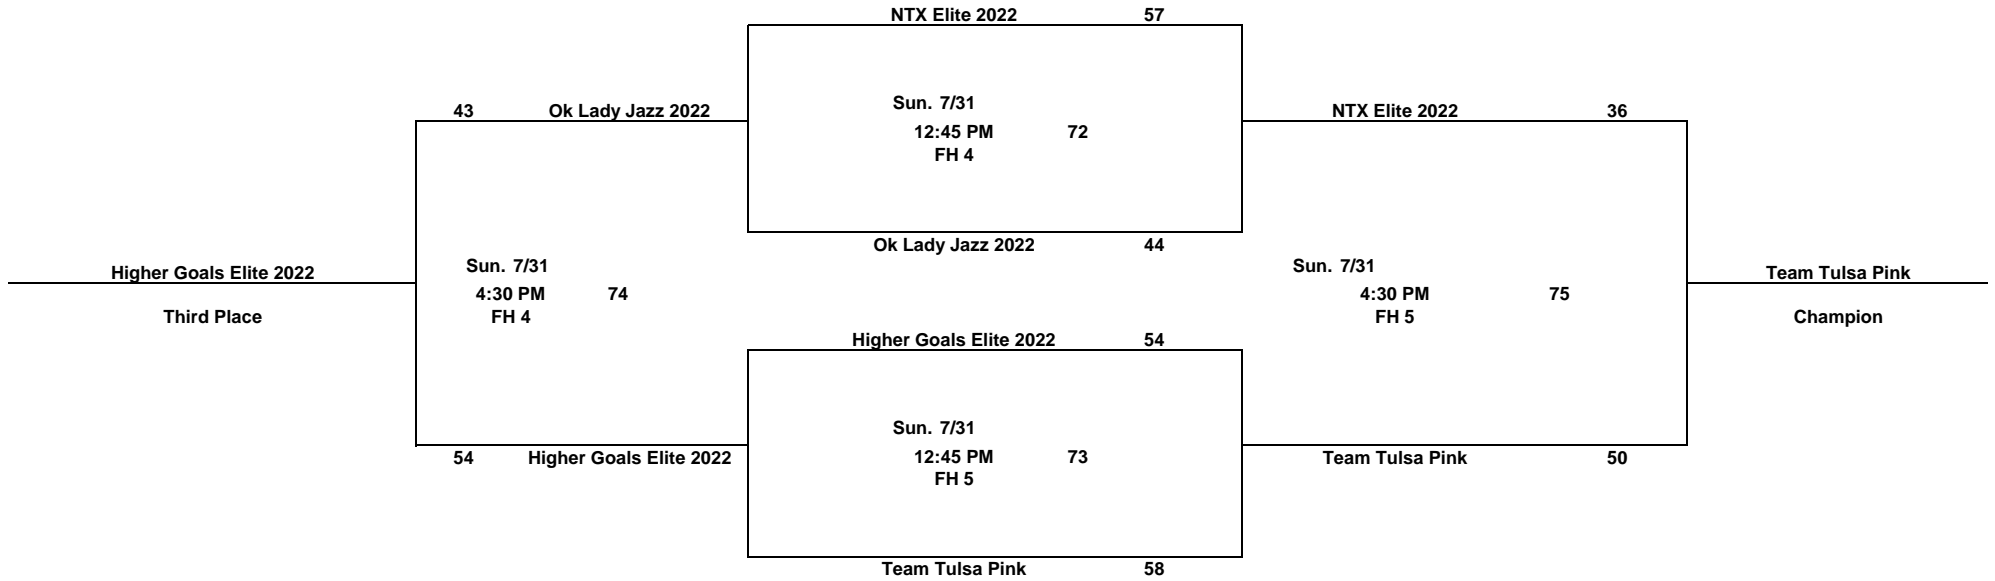

Team and individual awards will be given to the top 6 places of the National Tournament Championship Bracket and top 2 places in the Consolation Bracket.

POOL I

	Home Team	Score	vs.	Visiting Team	Score	Day	Date	Time	Court
49	JB Lady Ballers Red	45		Team Strive 2022	17	Thu.	7/28	10:20 AM	FH 1
50	North Texas Shockers - 2022	49		SETX Power Elite	17	Thu.	7/28	10:20 AM	FH 2
51	SETX Power Elite	13		JB Lady Ballers Red	38	Fri.	7/29	2:00 PM	FH 1
52	North Texas Shockers - 2022	41		Team Strive 2022	16	Fri.	7/29	2:00 PM	FH 2
53	JB Lady Ballers Red	37		North Texas Shockers - 2022	38	Fri.	7/29	4:30 PM	FH 1
54	Team Strive 2022	42		SETX Power Elite	12	Fri.	7/29	4:30 PM	FH 2

POOL I Record	W	L	SEED
JB Lady Ballers Red	2	1	2
North Texas Shockers - 2022	3	0	1
SETX Power Elite	0	3	4
Team Strive 2022	1	2	3

**6th Grade Girls Division
Championship Bracket Play**
The team listed on the top of the bracket is the home team.

Bracket A

**6th Grade Girls Division
Championship Bracket Play**
The team listed on the top of the bracket is the home team.

Bracket B

**6th Grade Girls Division
Championship Bracket**

The team listed on the top of the bracket is the home team.