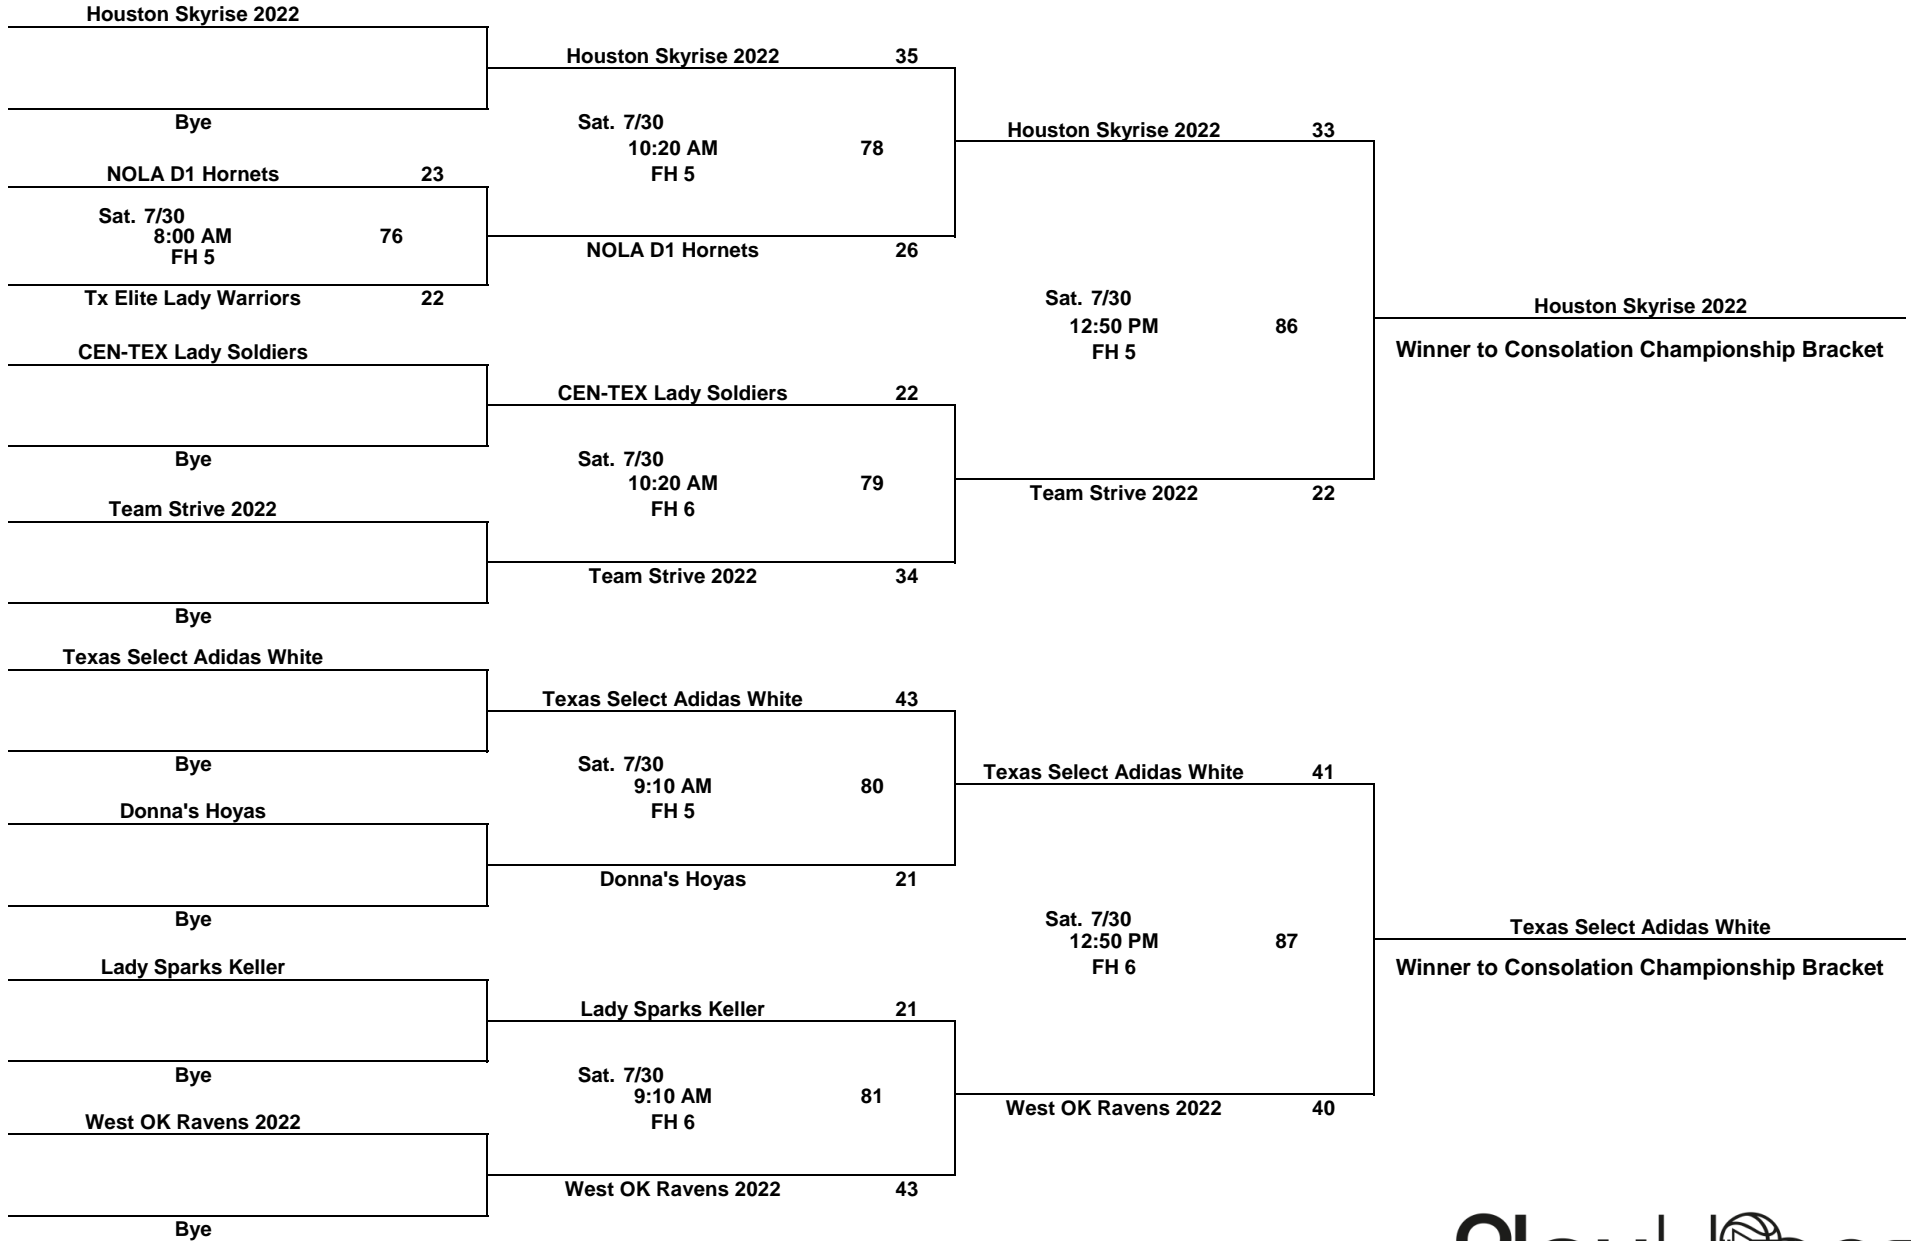

6th Grade Girls Division
Consolation Bracket Play
The team listed on the top of the bracket is the home team.

Bracket A