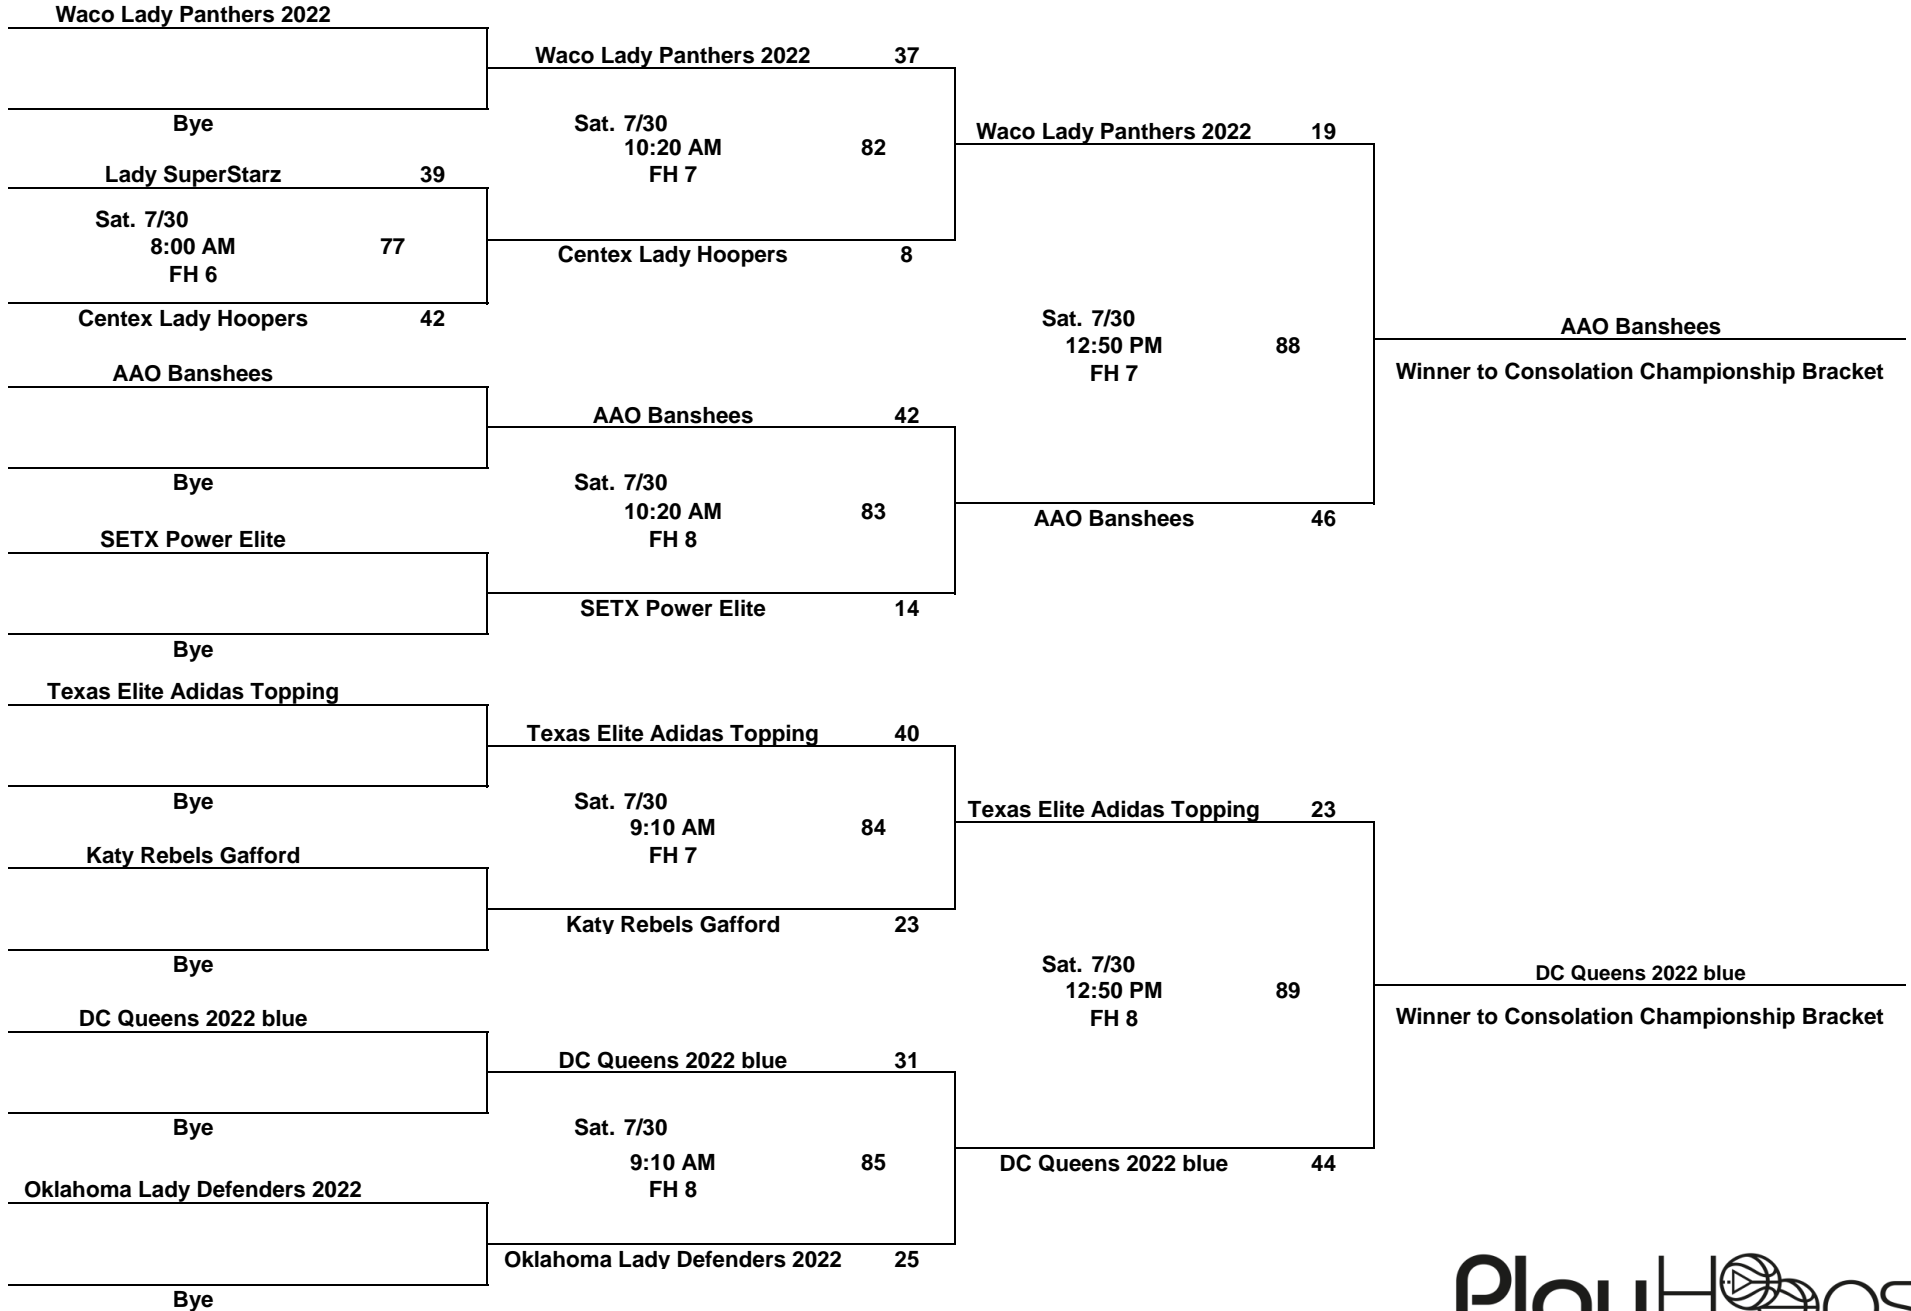

**6th Grade Girls Division
Consolation Bracket Play**
The team listed on the top of the bracket is the home team.

Bracket B