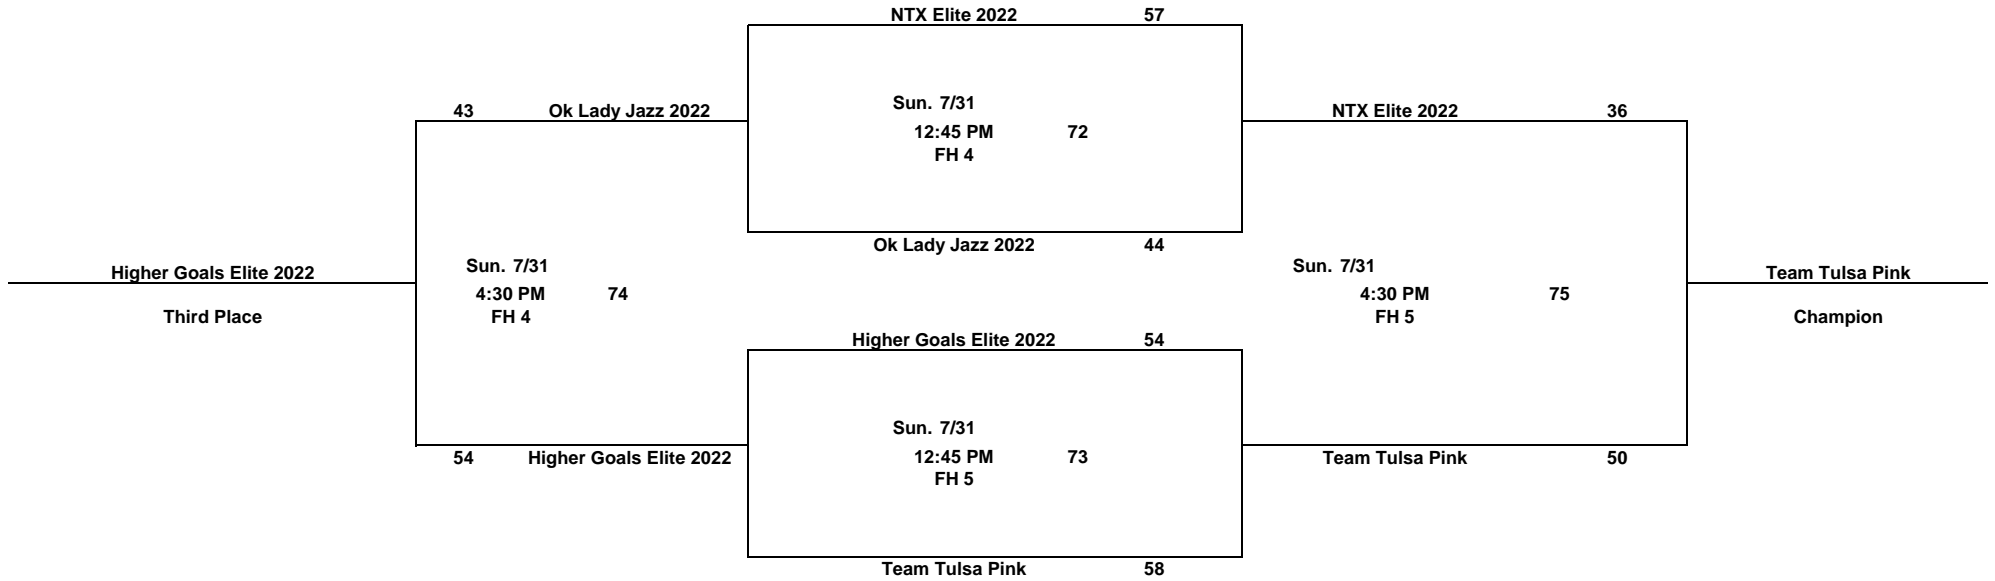

Team and individual awards will be given to the top 6 places of the National Tournament Championship Bracket and top 2 places in the Consolation Bracket.

POOL I

	Home Team	Score	vs.	Visiting Team	Score	Day	Date	Time	Court
49	JB Lady Ballers Red	45		Team Strive 2022	17	Thu.	7/28	10:20 AM	FH 1
50	North Texas Shockers - 2022	49		SETX Power Elite	17	Thu.	7/28	10:20 AM	FH 2
51	SETX Power Elite	13		JB Lady Ballers Red	38	Fri.	7/29	2:00 PM	FH 1
52	North Texas Shockers - 2022	41		Team Strive 2022	16	Fri.	7/29	2:00 PM	FH 2
53	JB Lady Ballers Red	37		North Texas Shockers - 2022	38	Fri.	7/29	4:30 PM	FH 1
54	Team Strive 2022	42		SETX Power Elite	12	Fri.	7/29	4:30 PM	FH 2

POOL I Record	W	L	SEED
JB Lady Ballers Red	2	1	2
North Texas Shockers - 2022	3	0	1
SETX Power Elite	0	3	4
Team Strive 2022	1	2	3

**6th Grade Girls Division
Championship Bracket Play**
The team listed on the top of the bracket is the home team.

Bracket A

NTX Elite 2022
Winner to Championship Bracket,
Loser to Fifth Place Bracket

Ok Lady Jazz 2022
Winner to Championship Bracket,
Loser to Fifth Place Bracket

**6th Grade Girls Division
Championship Bracket Play**
The team listed on the top of the bracket is the home team.