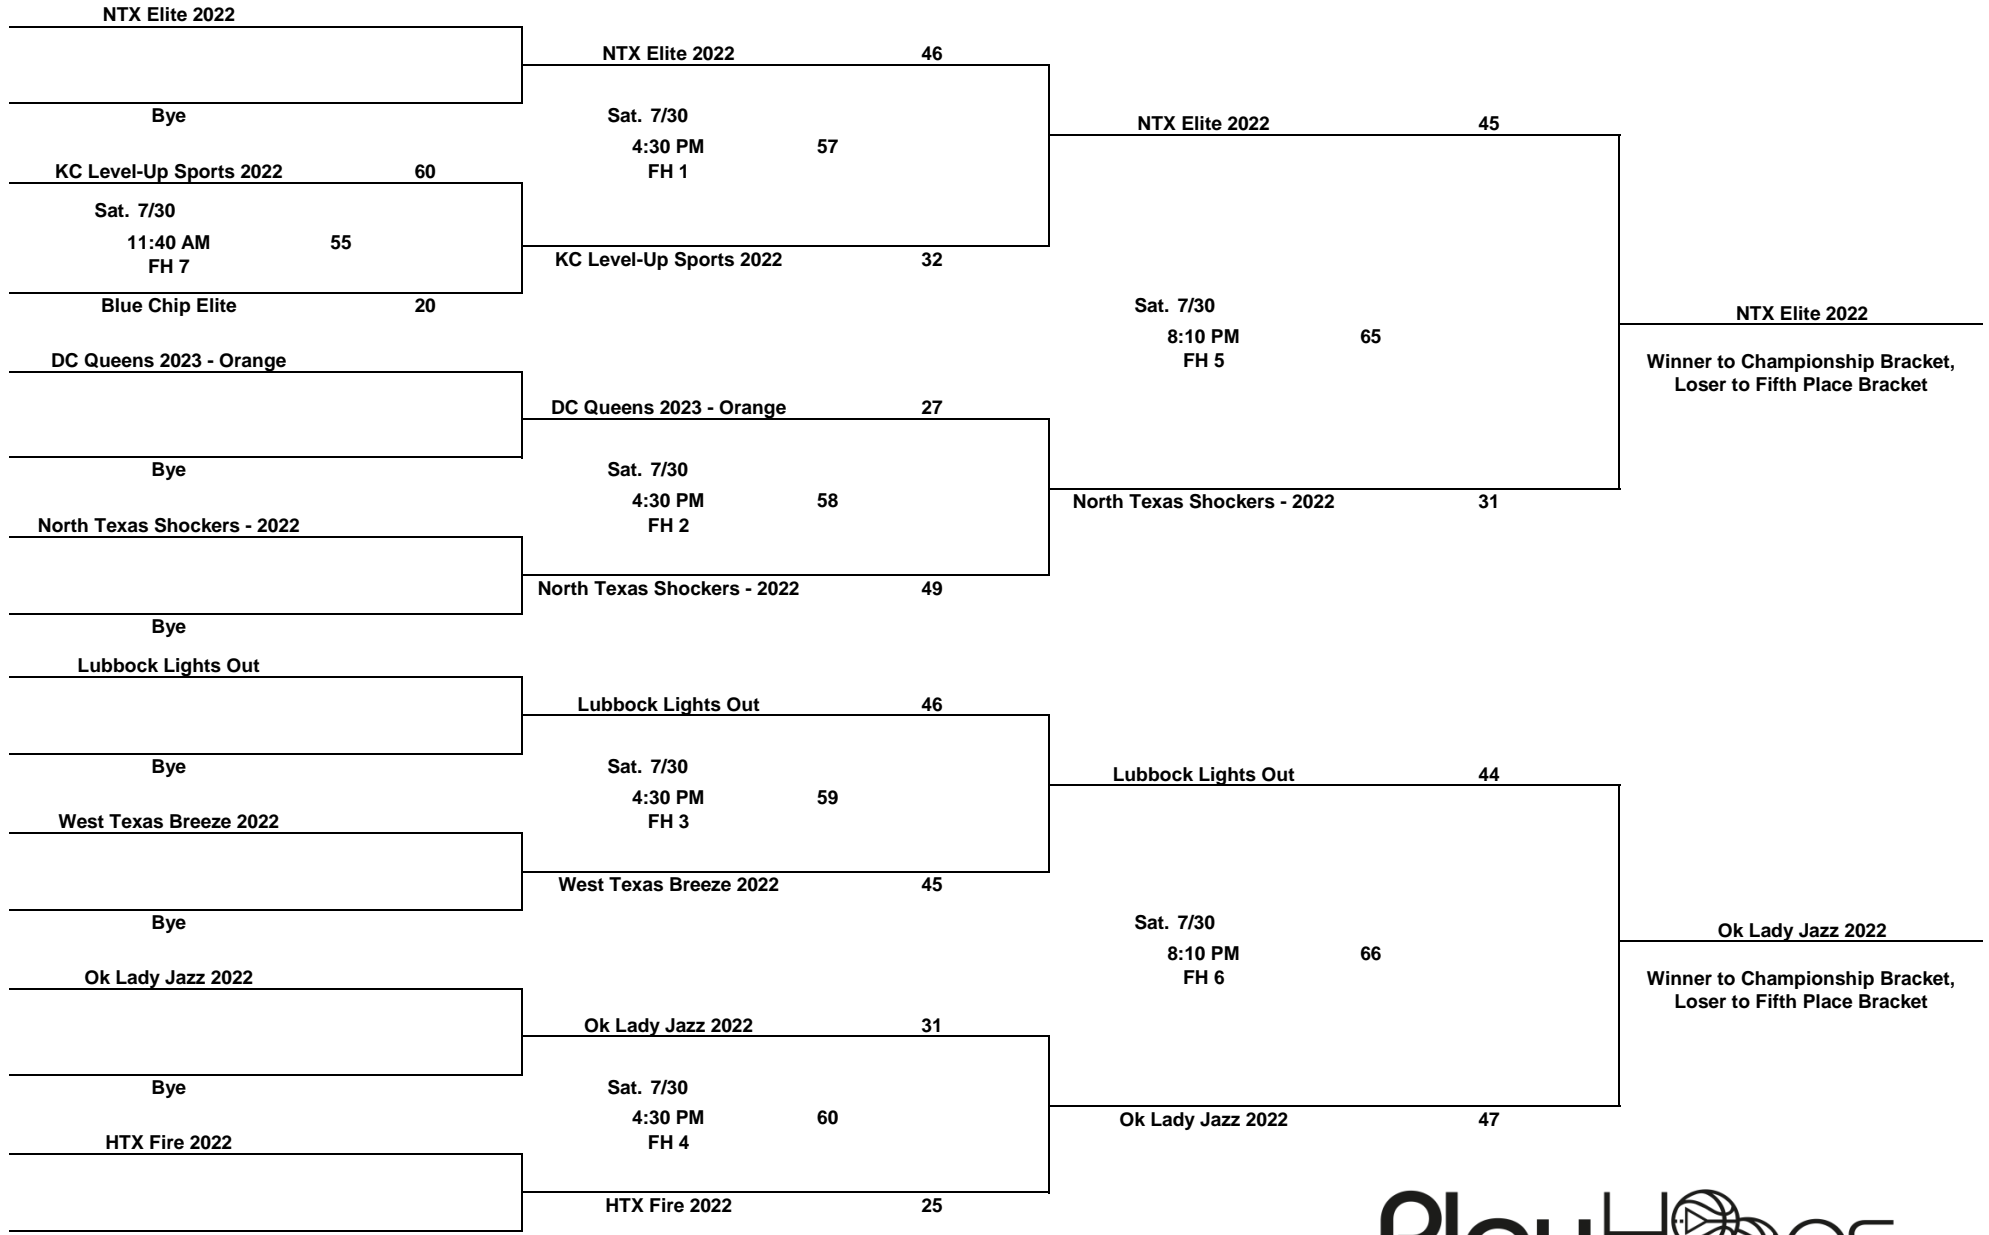

PrimeTime Sports 2016 National Championship
Dallas/Ft. Worth, Texas
July 28-31, 2016
6th Grade Girls Division

REV.00 7/31/16 6:16 PM

Games will be played at Frisco Fieldhouse (FH): 6155 Sports Village Rd.; Frisco, Texas 75034.

The teams will first play in 9 pools. At the conclusion of pool play, the 1st and 2nd place teams from each pool will advance into Championship Bracket play, and the 3rd and 4th place teams will advance into Consolation Championship Bracket play. See the Tournament Rules for tie-breaker procedures.

Team and individual awards will be given to the top 6 places of the National Tournament Championship Bracket and top 2 places in the Consolation Bracket.

POOL I

	Home Team	Score	vs.	Visiting Team	Score	Day	Date	Time	Court
49	JB Lady Ballers Red	45		Team Strive 2022	17	Thu.	7/28	10:20 AM	FH 1
50	North Texas Shockers - 2022	49		SETX Power Elite	17	Thu.	7/28	10:20 AM	FH 2
51	SETX Power Elite	13		JB Lady Ballers Red	38	Fri.	7/29	2:00 PM	FH 1
52	North Texas Shockers - 2022	41		Team Strive 2022	16	Fri.	7/29	2:00 PM	FH 2
53	JB Lady Ballers Red	37		North Texas Shockers - 2022	38	Fri.	7/29	4:30 PM	FH 1
54	Team Strive 2022	42		SETX Power Elite	12	Fri.	7/29	4:30 PM	FH 2

POOL I Record	W	L	SEED
JB Lady Ballers Red	2	1	2
North Texas Shockers - 2022	3	0	1
SETX Power Elite	0	3	4
Team Strive 2022	1	2	3

Bracket A