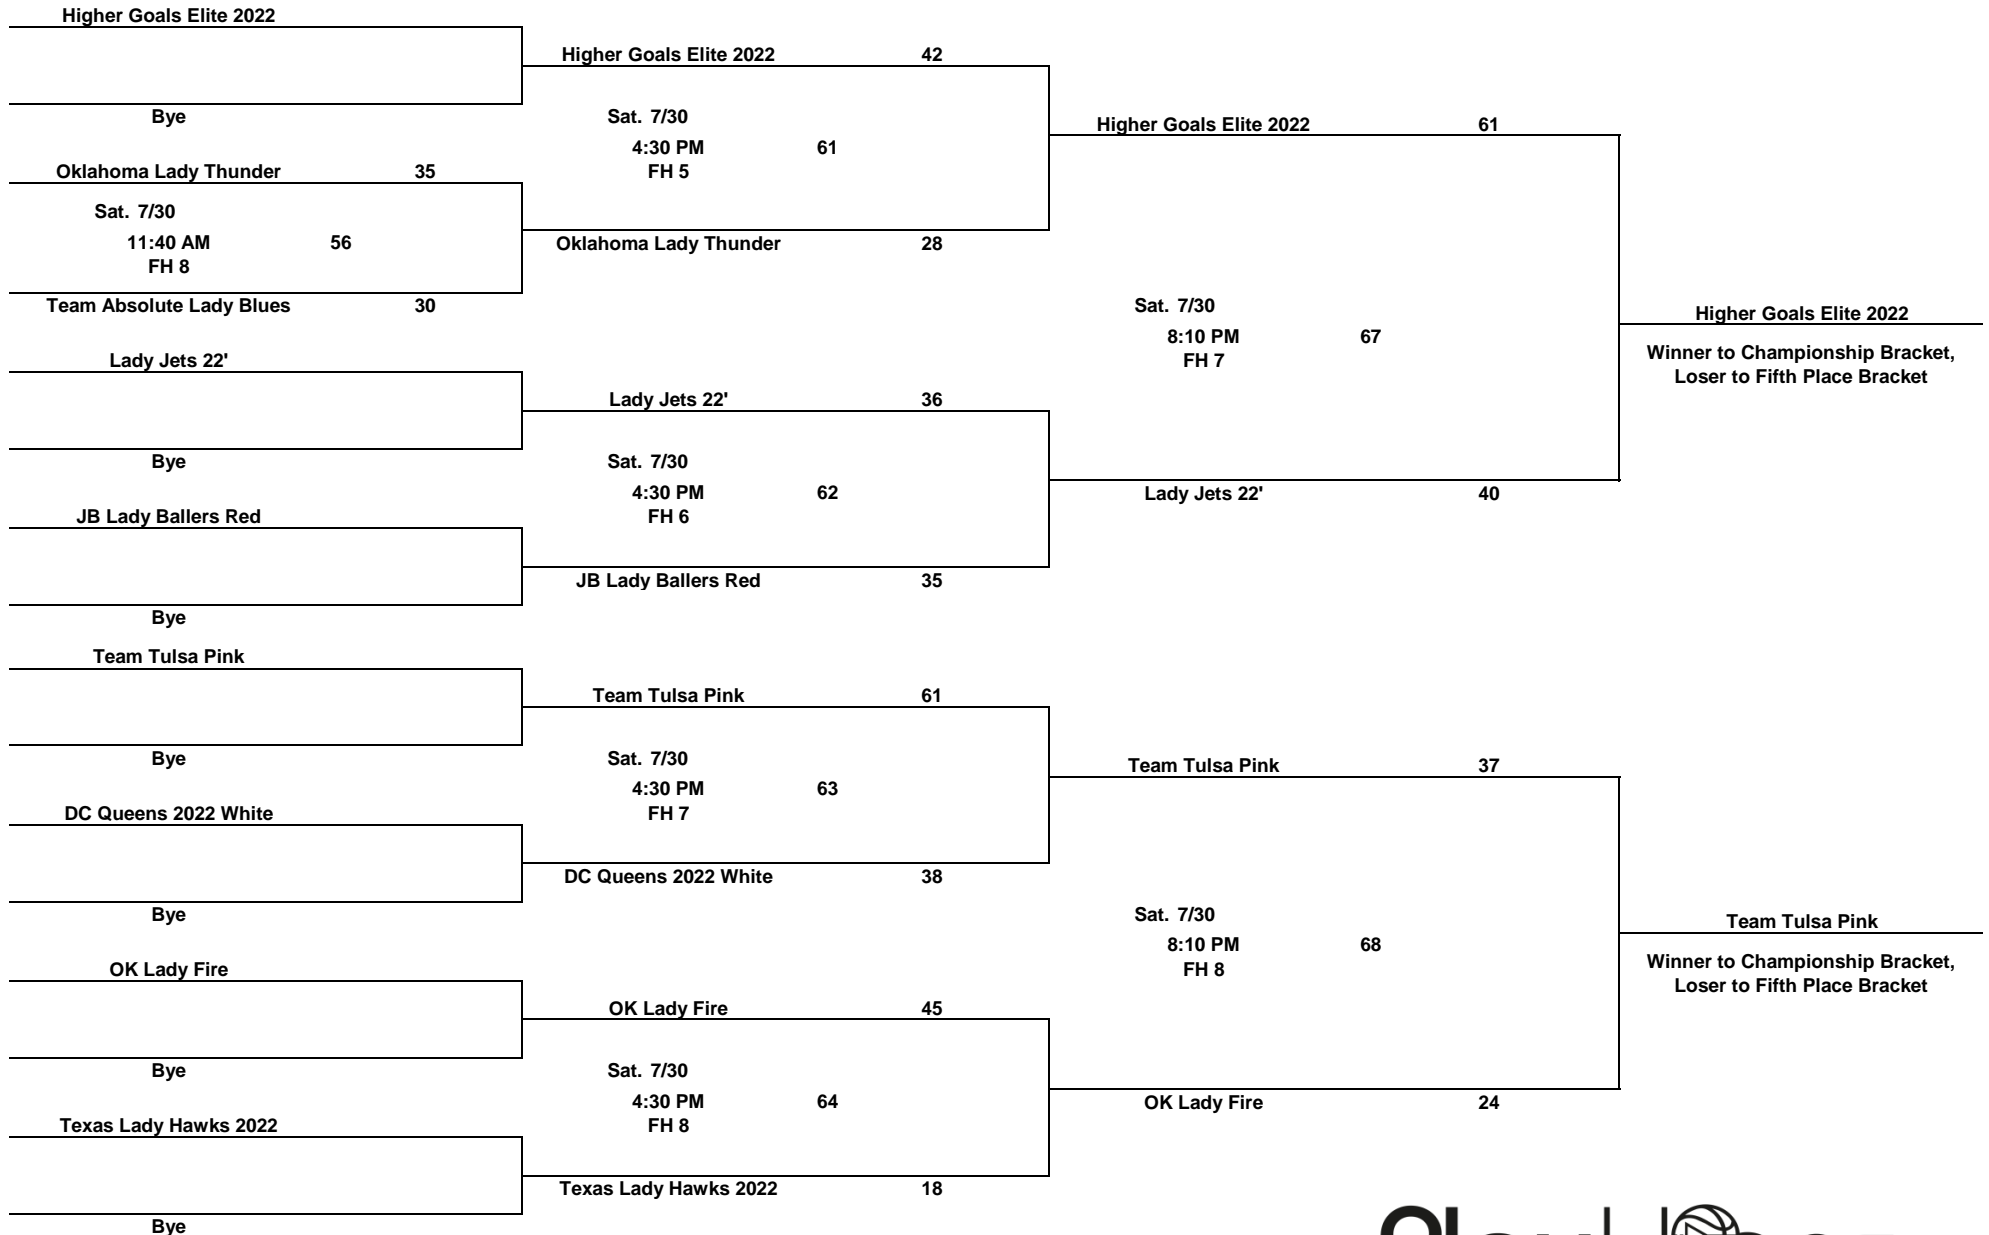

Bracket A

**6th Grade Girls Division
Championship Bracket Play**
The team listed on the top of the bracket is the home team.

Bracket B

**6th Grade Girls Division
Championship Bracket**

The team listed on the top of the bracket is the home team.