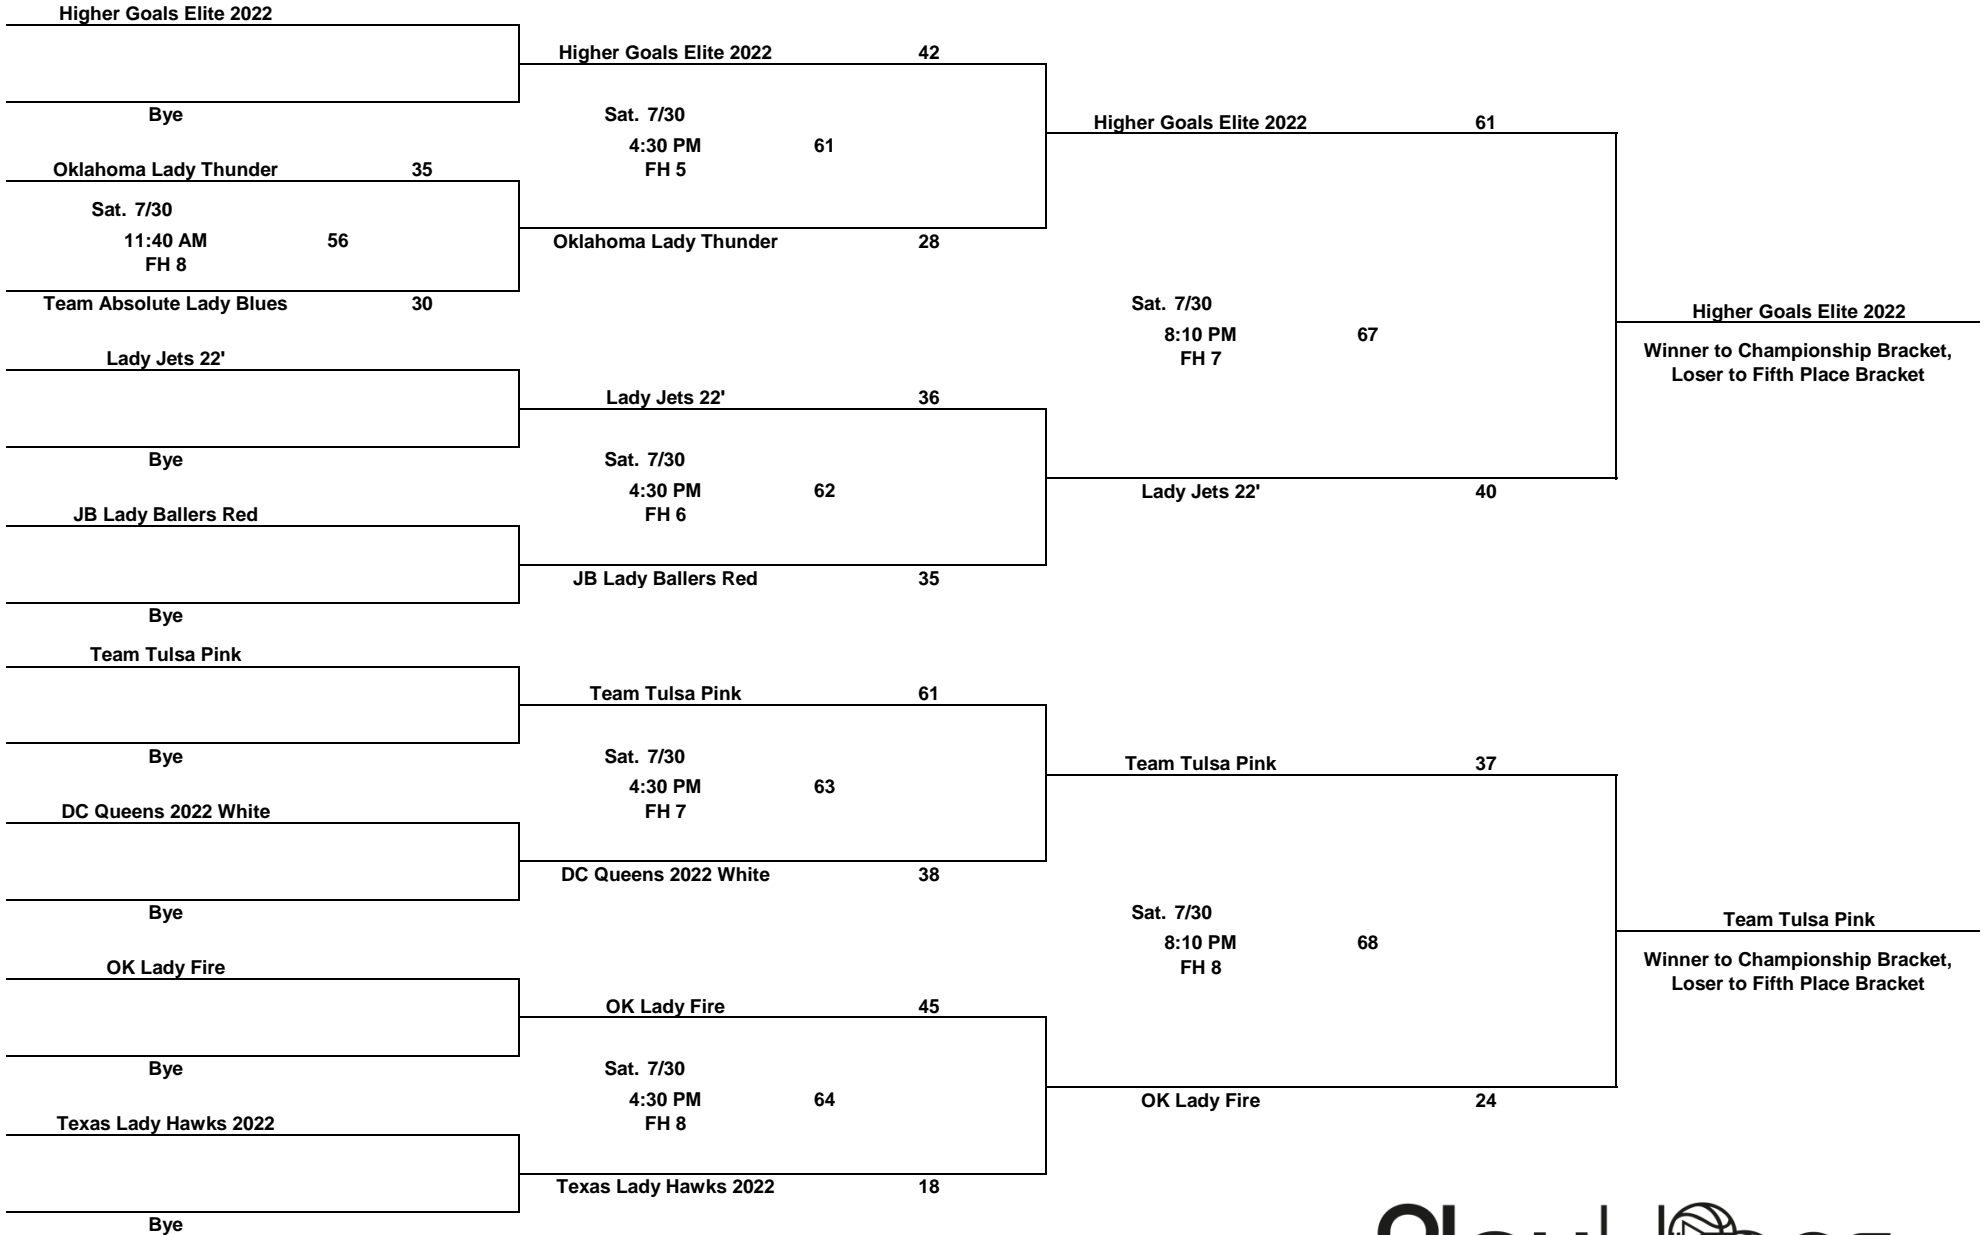

**6th Grade Girls Division
Championship Bracket Play**
The team listed on the top of the bracket is the home team.

Bracket B