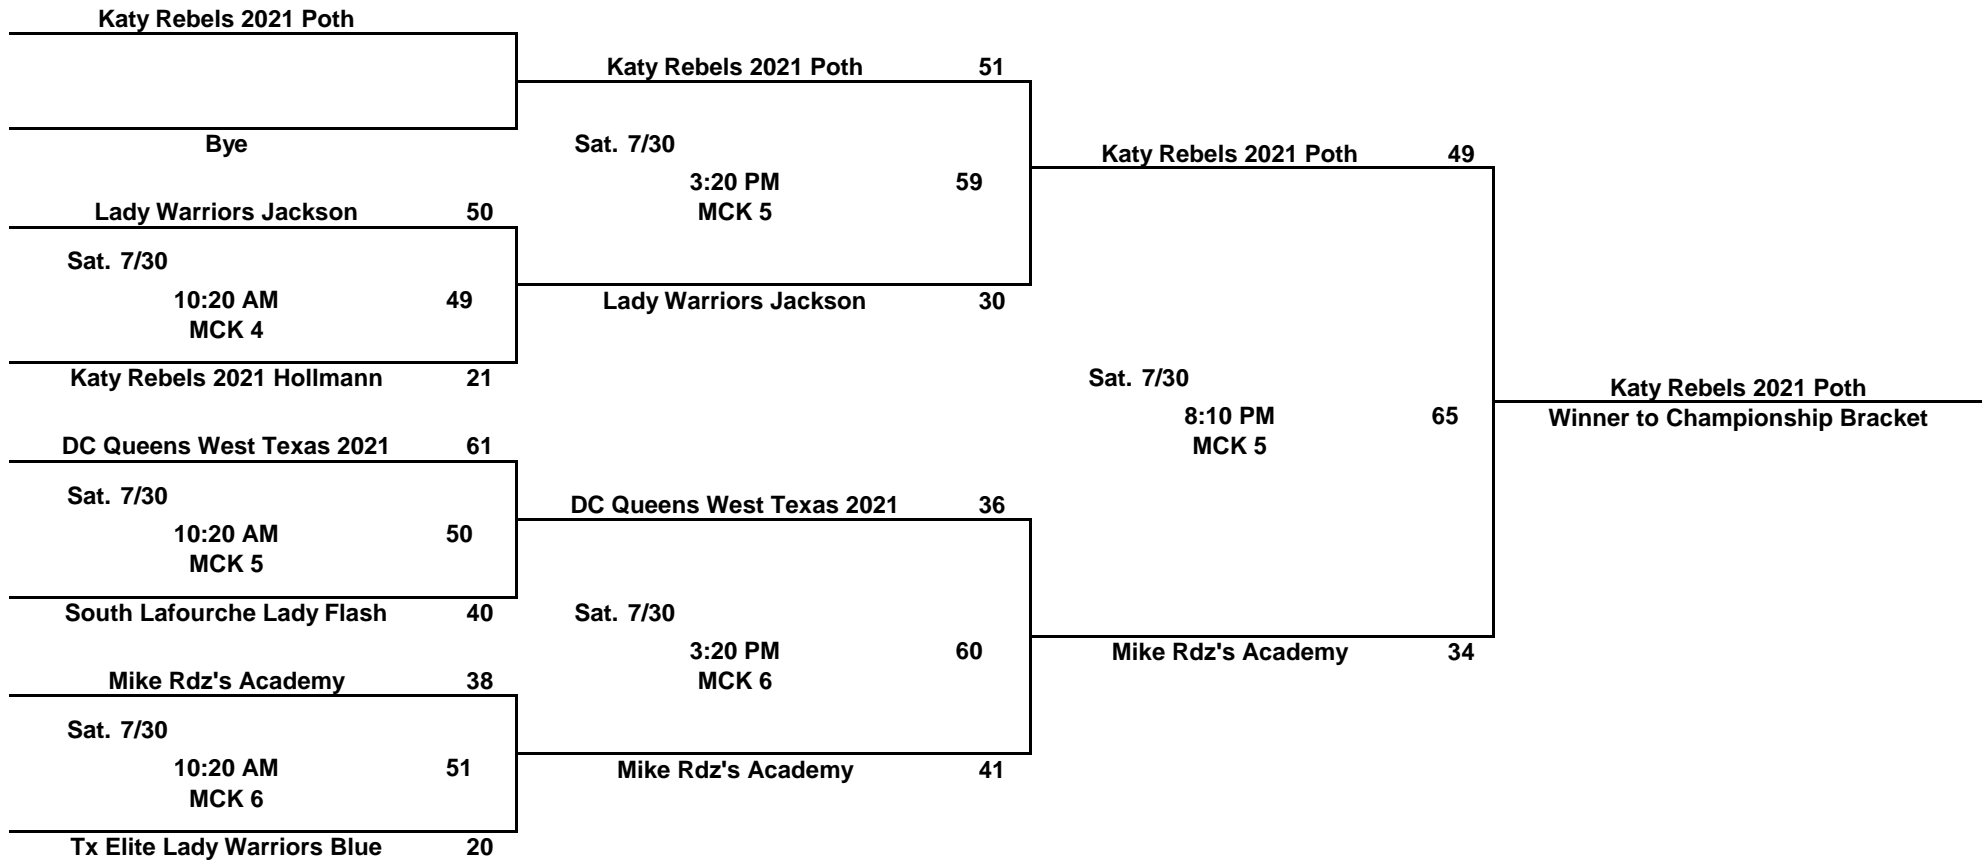

7th Grade Girls Division Championship Bracket Play

The team listed on the top of the bracket is the home team.

Bracket C