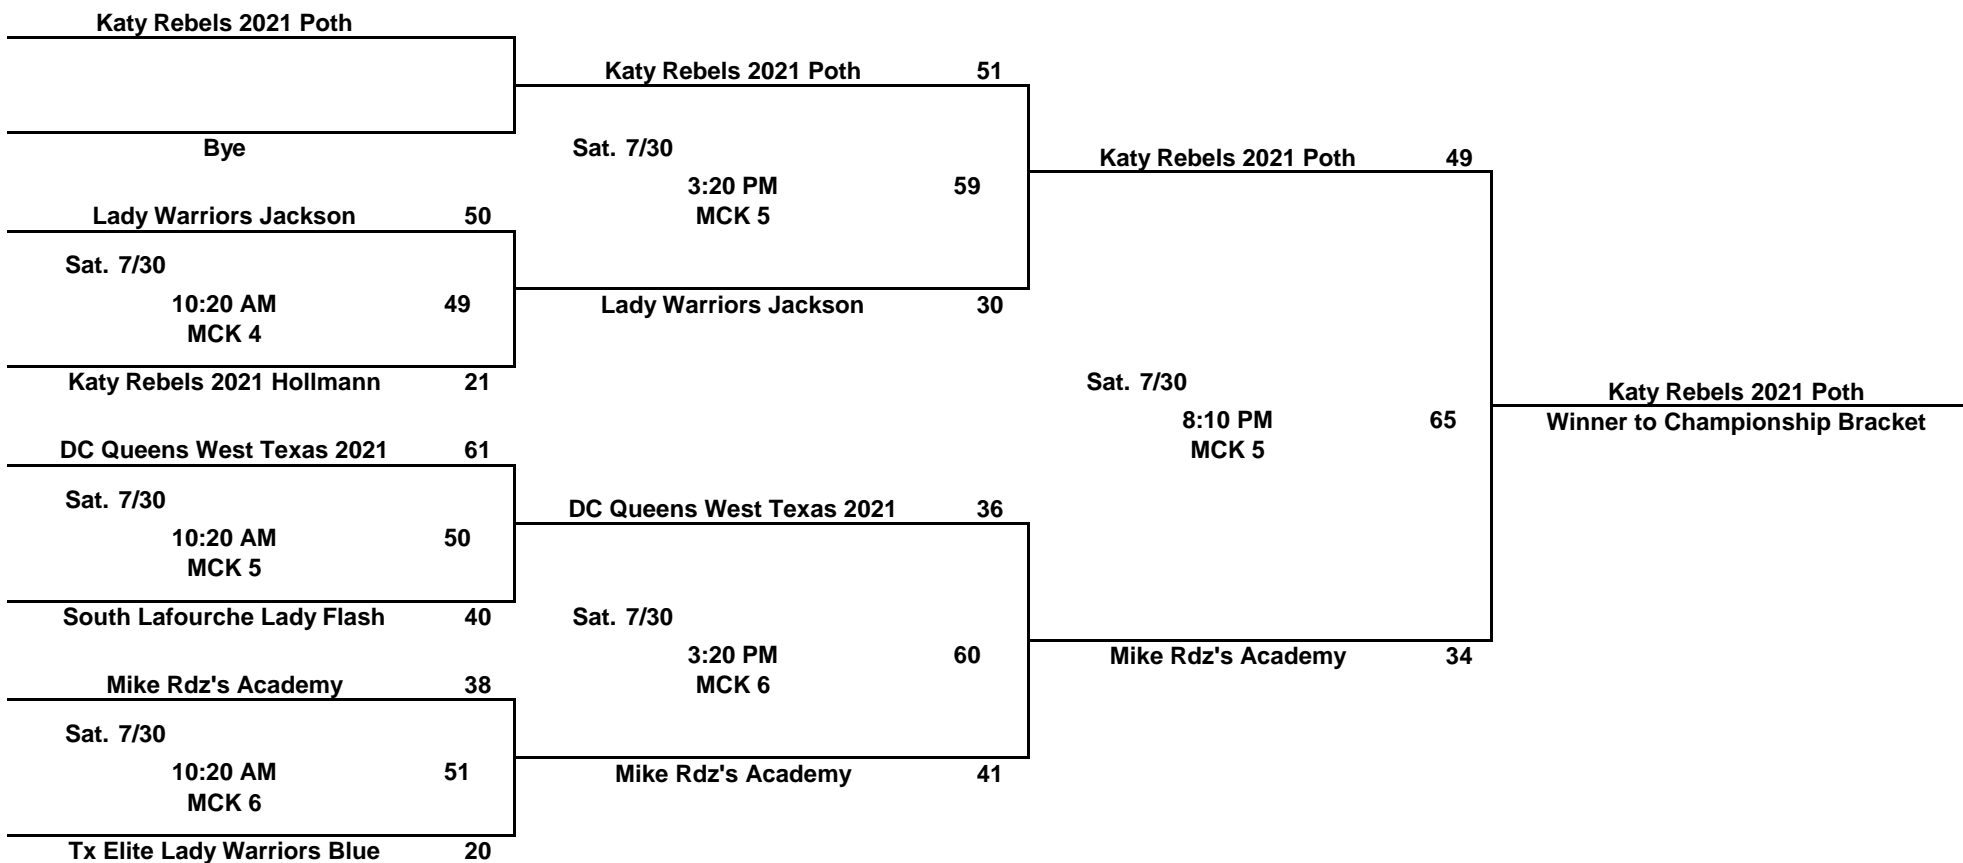

POOL F Record				W	L	SEED
Lady Warriors White				3	0	1
Texas Elite Adidas Christian GATA				2	1	2
Monroe Elite				1	2	3
Tx Elite Lady Warriors Blue				0	3	4

POOL G

	Home Team	Score	vs.	Visiting Team	Score	Day	Date	Time	Court
37	Lady D1 Premier 2021 Elite	42	vs.	SETX Power Elite	19	Thu.	7/28	5:40 PM	MCK 5
38	DC Queens West Texas 2021	56	vs.	Lady Wolfpack	30	Thu.	7/28	5:40 PM	MCK 6
39	Lady Wolfpack	27	vs.	Lady D1 Premier 2021 Elite	50	Fri.	7/29	4:30 PM	MCK 5
40	DC Queens West Texas 2021	47	vs.	SETX Power Elite	18	Fri.	7/29	4:30 PM	MCK 6
41	Lady D1 Premier 2021 Elite	23	vs.	DC Queens West Texas 2021	49	Fri.	7/29	8:10 PM	MCK 5
42	SETX Power Elite	33	vs.	Lady Wolfpack	47	Fri.	7/29	8:10 PM	MCK 6

The team listed on the top of the bracket is the home team.

Bracket A

7th Grade Girls Division Championship Bracket Play

The team listed on the top of the bracket is the home team.

Bracket B

7th Grade Girls Division Championship Bracket Play

The team listed on the top of the bracket is the home team.

Bracket C

7th Grade Girls Division Championship Bracket Play

The team listed on the top of the bracket is the home team.

Bracket D

7th Grade Girls Division Championship Bracket