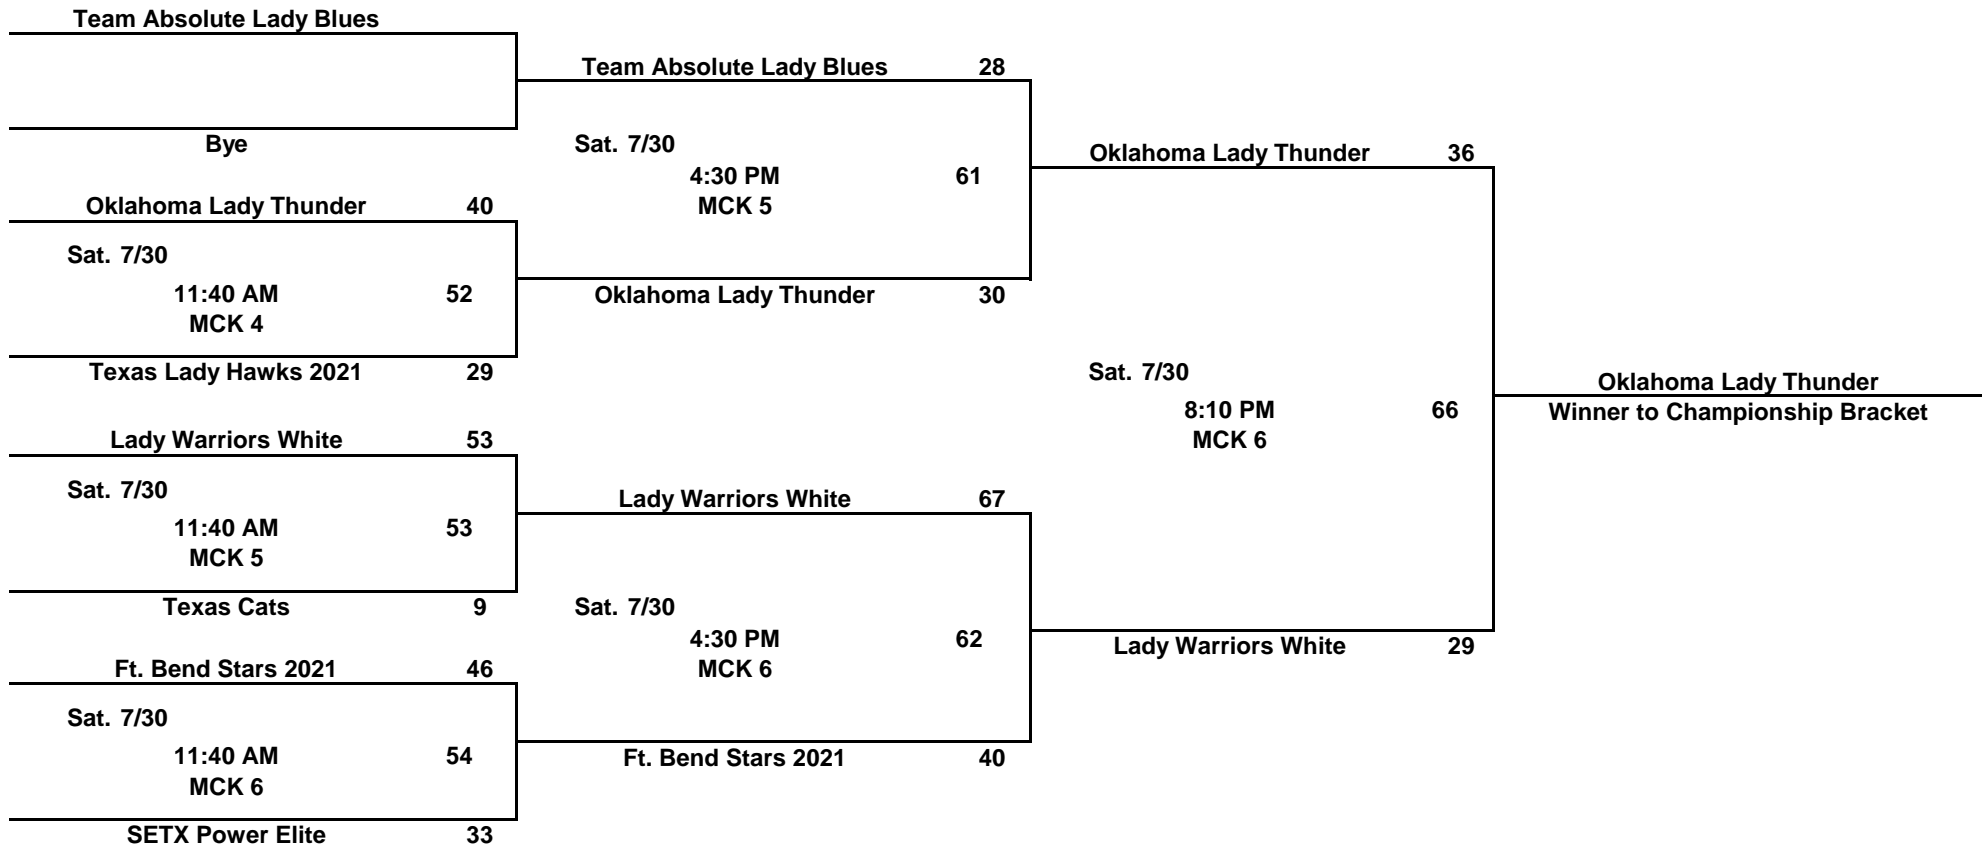

7th Grade Girls Division Championship Bracket Play

The team listed on the top of the bracket is the home team.

Bracket D