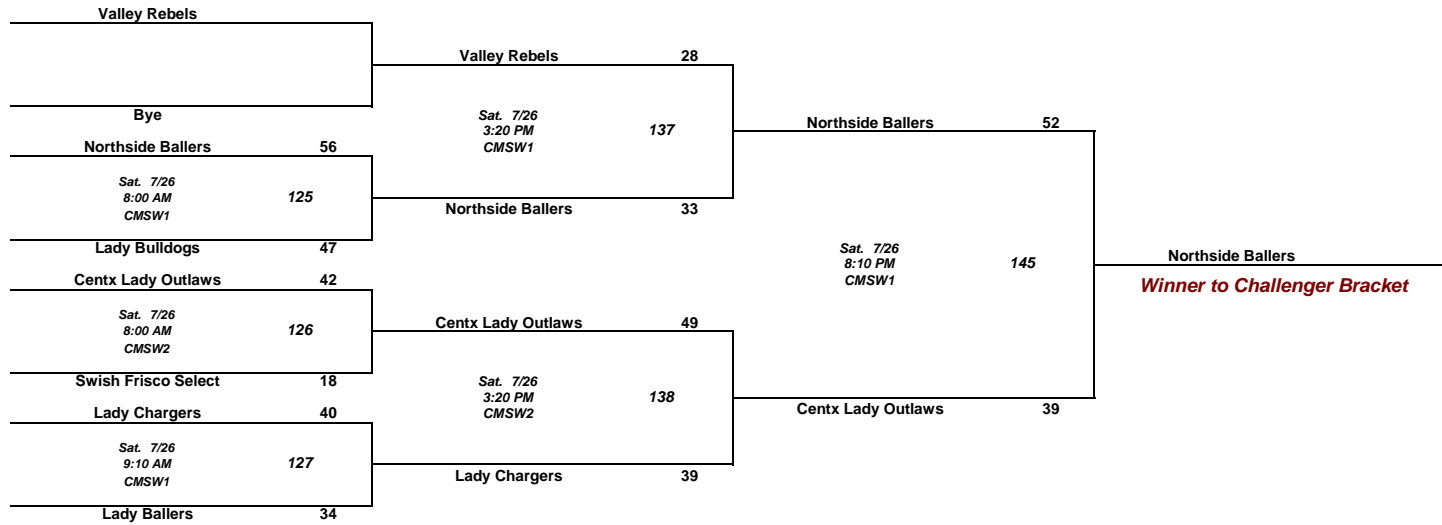

8th Grade Girls Division

REV.00

Challenger Bracket Play

7/27/14 7:02 PM

The team listed on the top of the bracket is the home team.

Bracket C