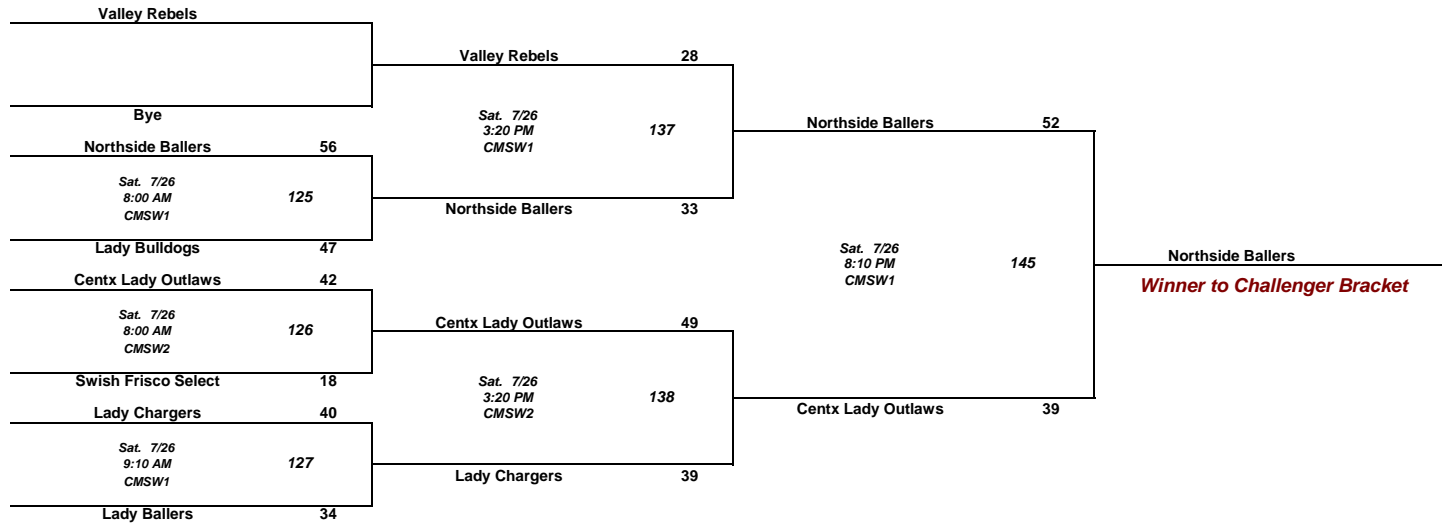

The team listed on the top of the bracket is the home team.

8th Grade Girls Division

REV.00

Challenger Bracket Play

7/27/14 7:02 PM

The team listed on the top of the bracket is the home team.

Bracket C

Bracket D