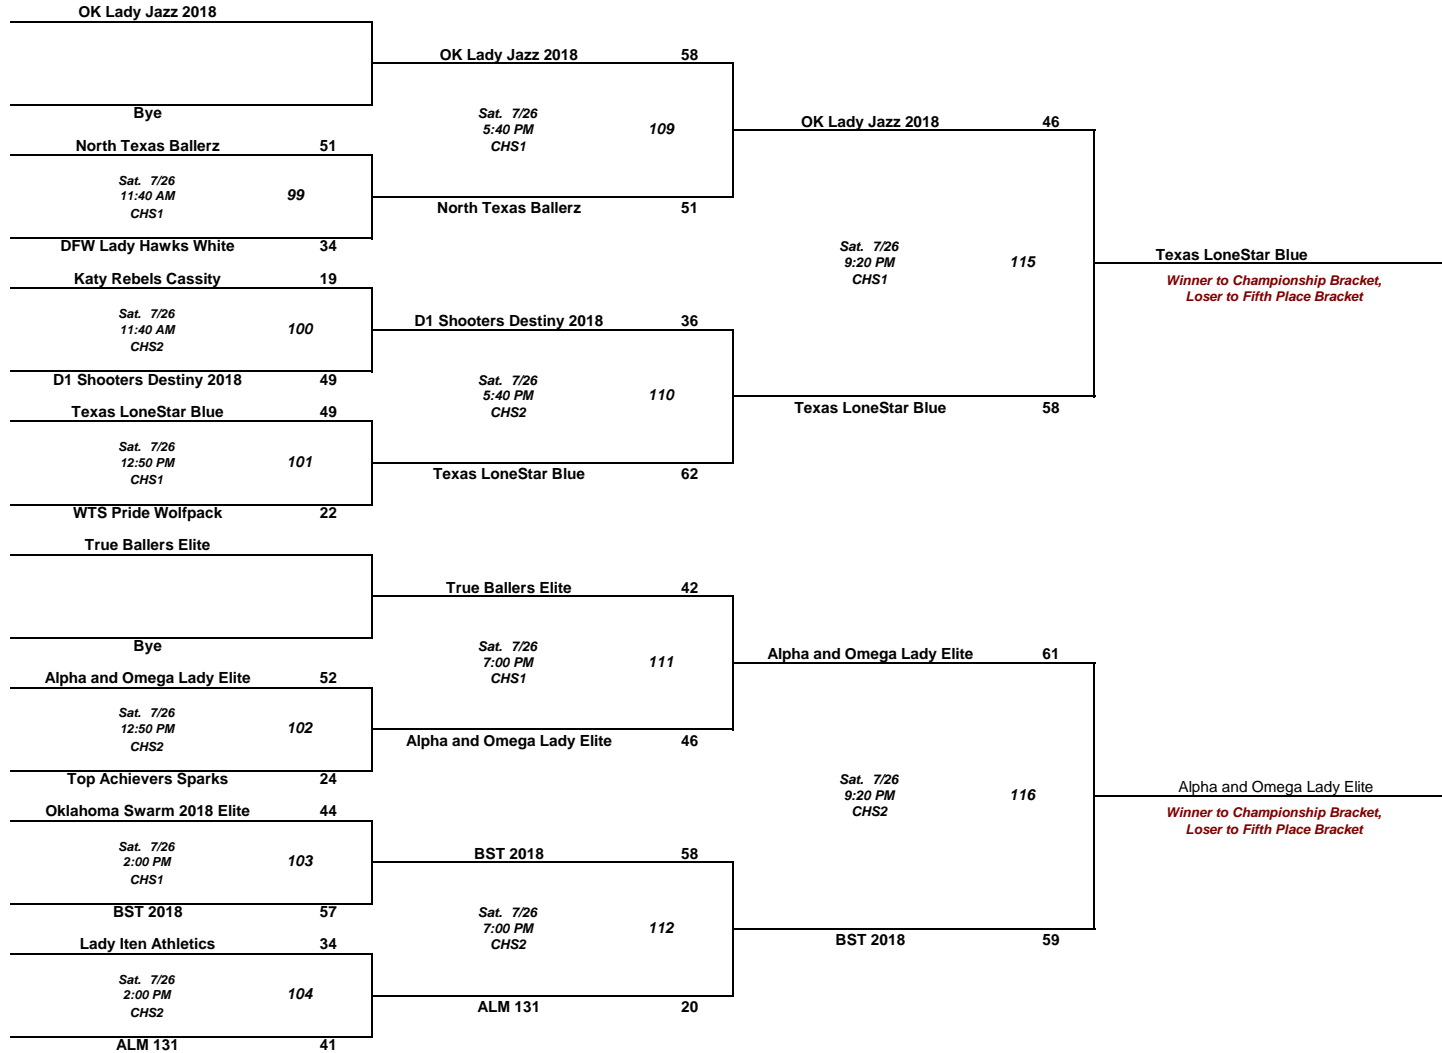

8th Grade Girls Division
Championship Bracket Play
The team listed on the top of the bracket is the home team.

REV.00

7/27/14 7:02 PM

Bracket B