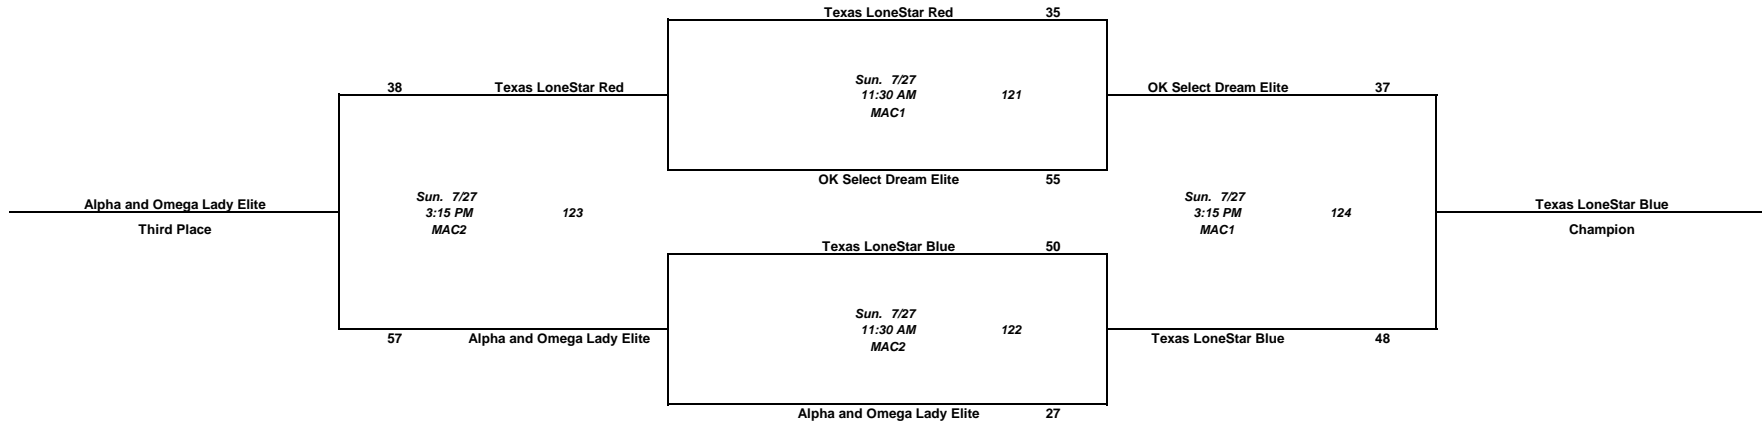

POOL N

	Team	Score	vs.	Team	Score	Day	Date	Time	Location
87	West Texas Fuze	36	vs.	North Texas Ballerz	47	Thu.	7/24	9:20 PM	CMSW1
88	Alpha and Omega Lady Elite	48	vs.	Air Max Elite	22	Thu.	7/24	9:20 PM	CMSW2
89	Air Max Elite	32	vs.	West Texas Fuze	41	Fri.	7/25	7:00 PM	CMSW1
90	Alpha and Omega Lady Elite	63	vs.	North Texas Ballerz	44	Fri.	7/25	7:00 PM	CMSW2
91	West Texas Fuze	25	vs.	Alpha and Omega Lady Elite	60	Fri.	7/25	9:20 PM	CMSW1
92	North Texas Ballerz	38	vs.	Air Max Elite	21	Fri.	7/25	9:20 PM	CMSW2

POOL M Record	W	L	SEED
New Orleans Lady Trojans	2	1	2
Team Denton	3	0	1
Northside Ballers	0	3	4
WF Allstarz	1	2	3

POOL N Record	W	L	SEED
West Texas Fuze	1	2	3
Alpha and Omega Lady Elite	3	0	1
Air Max Elite	0	3	4
North Texas Ballerz	2	1	2

7/27/14 7:02 PM

8th Grade Girls Division

Championship Bracket

The team listed on the top of the bracket is the home team.

Fifth Place Bracket

The team listed on the top of the bracket is the home team.

8th Grade Girls Division