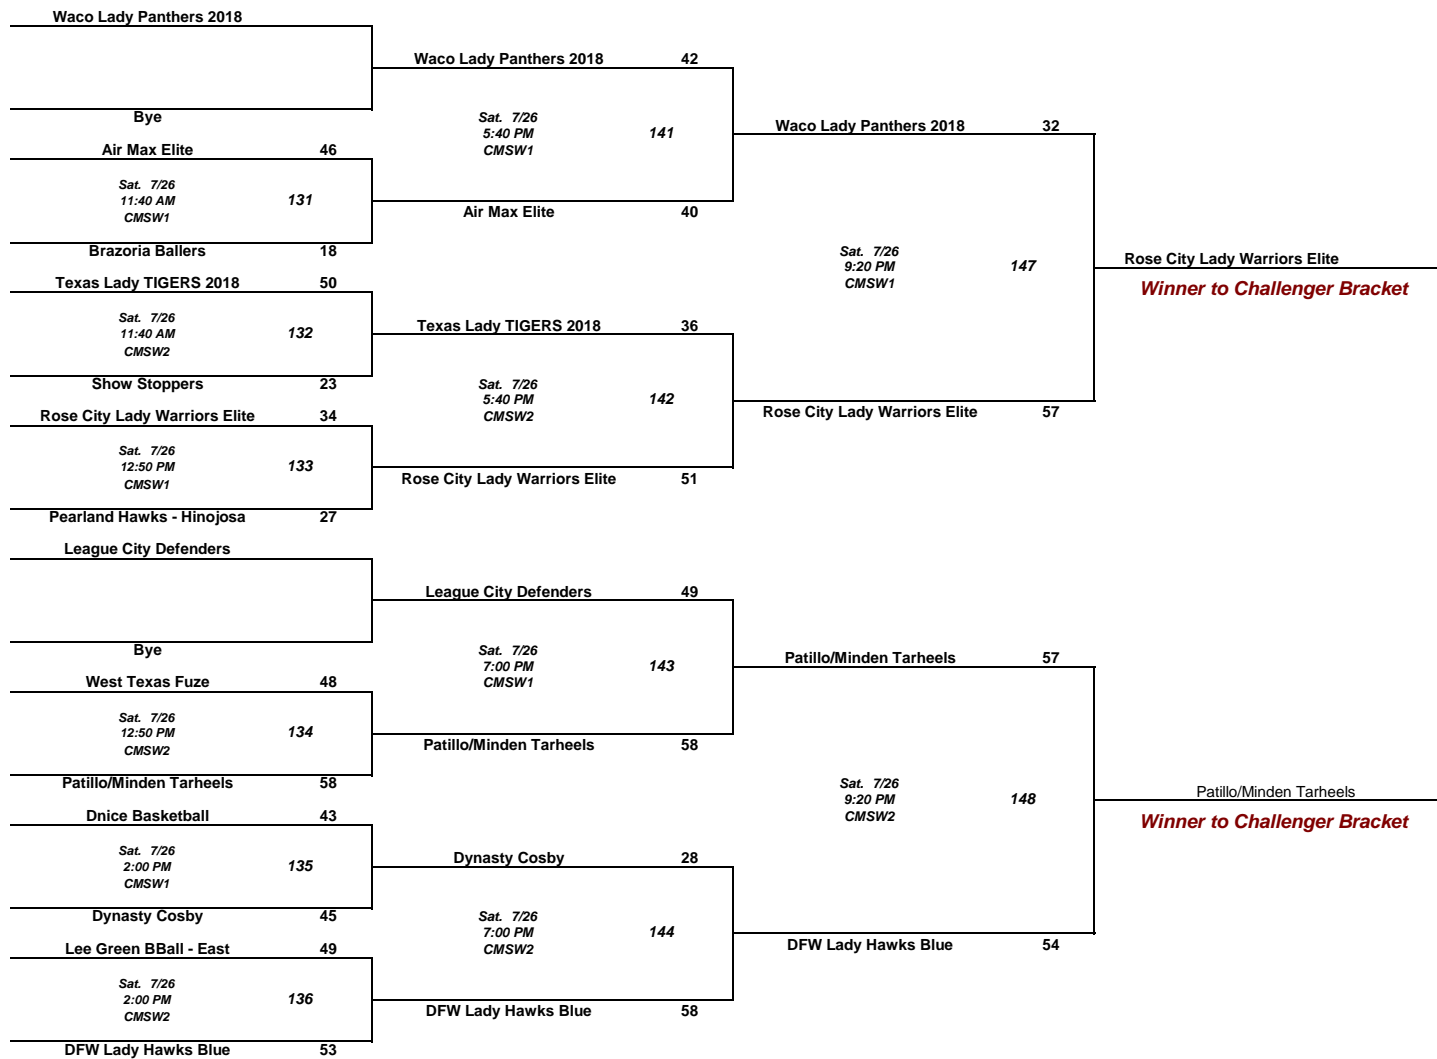

8th Grade Girls Division
Challenger Bracket Play
The team listed on the top of the bracket is the home team.

REV.00

7/27/14 7:02 PM

Bracket D