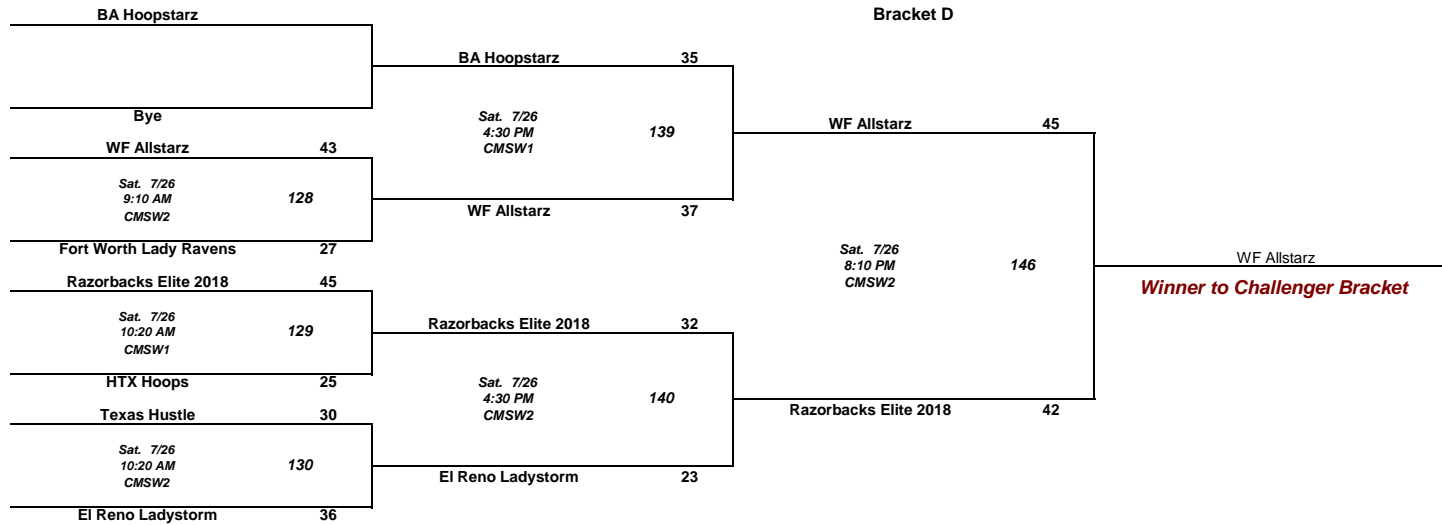

REV.00

Challenger Bracket Play

7/27/14 7:02 PM

The team listed on the top of the bracket is the home team.

Bracket C

Bracket D

7/27/14 7:02 PM

8th Grade Girls Division

Challenger Championship Bracket

The team listed on the top of the bracket is the home team.