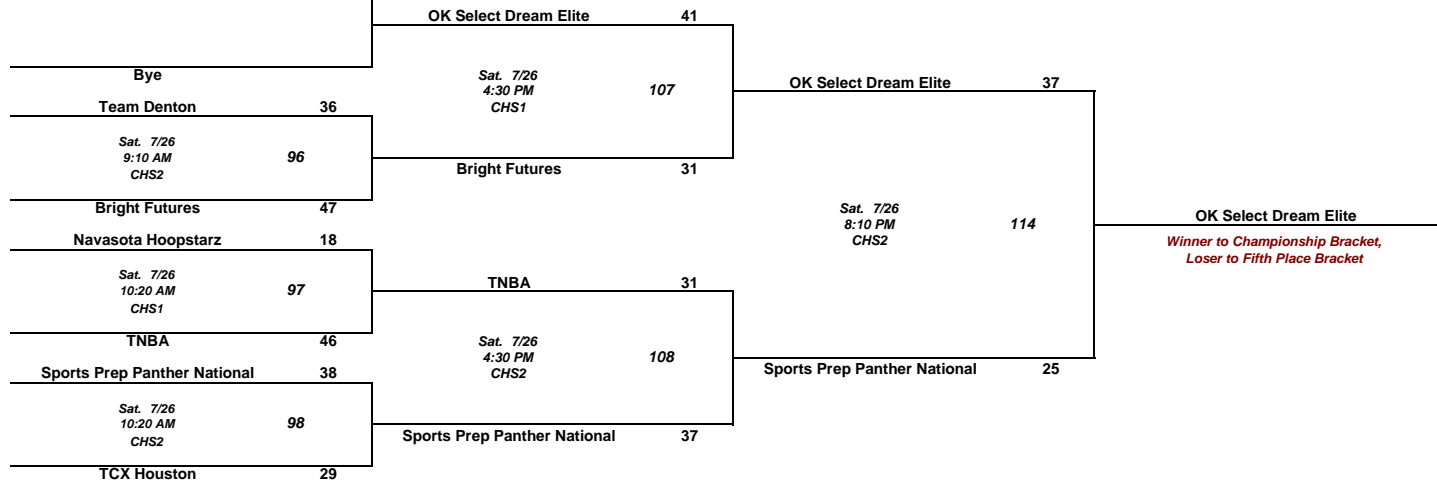

POOL N

	Team	Score	vs.	Team	Score	Day	Date	Time	Location
87	West Texas Fuze	36	vs.	North Texas Ballerz	47	Thu.	7/24	9:20 PM	CMSW1
88	Alpha and Omega Lady Elite	48	vs.	Air Max Elite	22	Thu.	7/24	9:20 PM	CMSW2
89	Air Max Elite	32	vs.	West Texas Fuze	41	Fri.	7/25	7:00 PM	CMSW1
90	Alpha and Omega Lady Elite	63	vs.	North Texas Ballerz	44	Fri.	7/25	7:00 PM	CMSW2
91	West Texas Fuze	25	vs.	Alpha and Omega Lady Elite	60	Fri.	7/25	9:20 PM	CMSW1
92	North Texas Ballerz	38	vs.	Air Max Elite	21	Fri.	7/25	9:20 PM	CMSW2

POOL M Record	W	L	SEED
New Orleans Lady Trojans	2	1	2
Team Denton	3	0	1
Northside Ballers	0	3	4
WF Allstarz	1	2	3

POOL N Record	W	L	SEED
West Texas Fuze	1	2	3
Alpha and Omega Lady Elite	3	0	1
Air Max Elite	0	3	4
North Texas Ballerz	2	1	2

8th Grade Girls Division
Championship Bracket Play
The team listed on the top of the bracket is the home team.

REV.00

7/27/14 7:02 PM

Bracket A

Bracket B

8th Grade Girls Division
Championship Bracket Play
 The team listed on the top of the bracket is the home team.

REV.00

7/27/14 7:02 PM

Bracket B

7/27/14 7:02 PM

8th Grade Girls Division

Championship Bracket

The team listed on the top of the bracket is the home team.

Fifth Place Bracket