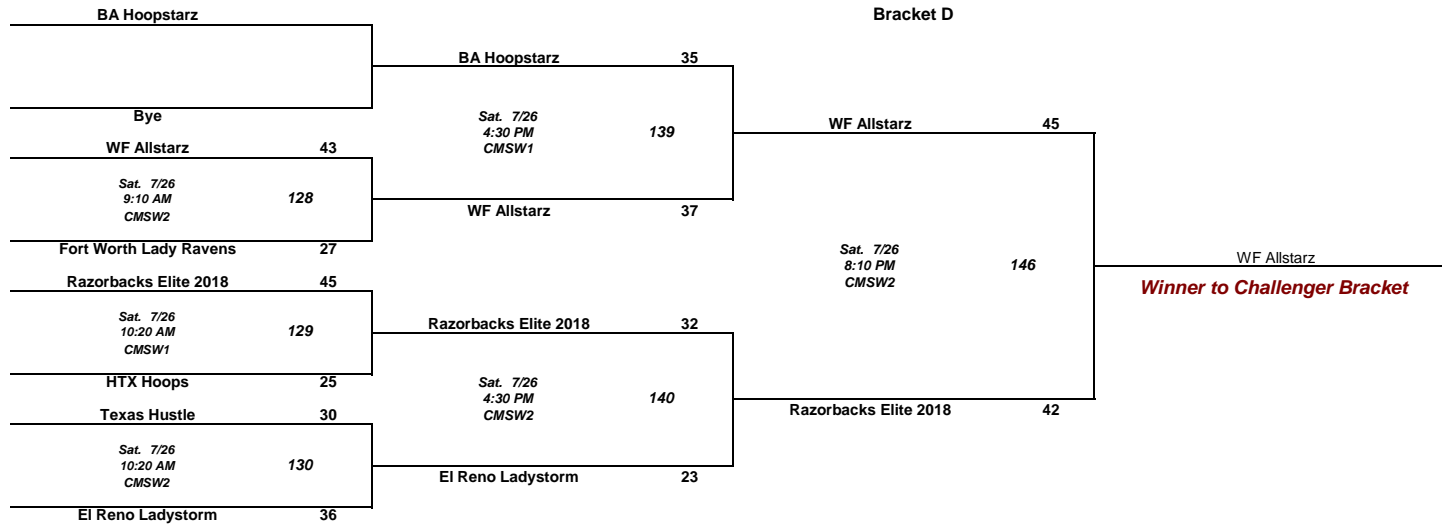

The team listed on the top of the bracket is the home team.

8th Grade Girls Division

REV.00

Challenger Bracket Play

7/27/14 7:02 PM

The team listed on the top of the bracket is the home team.

Bracket C

Bracket D