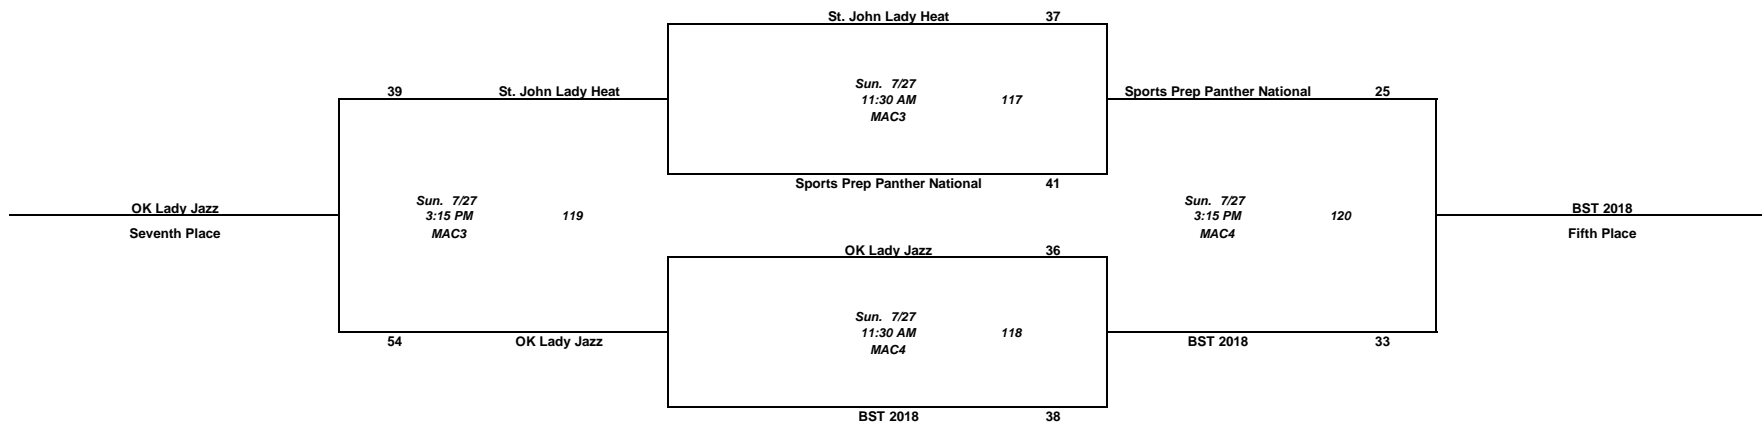

POOL M Record	W	L	SEED
New Orleans Lady Trojans	2	1	2
Team Denton	3	0	1
Northside Ballers	0	3	4
WF Allstarz	1	2	3

POOL N Record	W	L	SEED
West Texas Fuze	1	2	3
Alpha and Omega Lady Elite	3	0	1
Air Max Elite	0	3	4
North Texas Ballerz	2	1	2

7/27/14 7:02 PM

8th Grade Girls Division

Championship Bracket

The team listed on the top of the bracket is the home team.

Fifth Place Bracket

The team listed on the top of the bracket is the home team.

8th Grade Girls Division

Challenger Championship Bracket

The team listed on the top of the bracket is the home team.