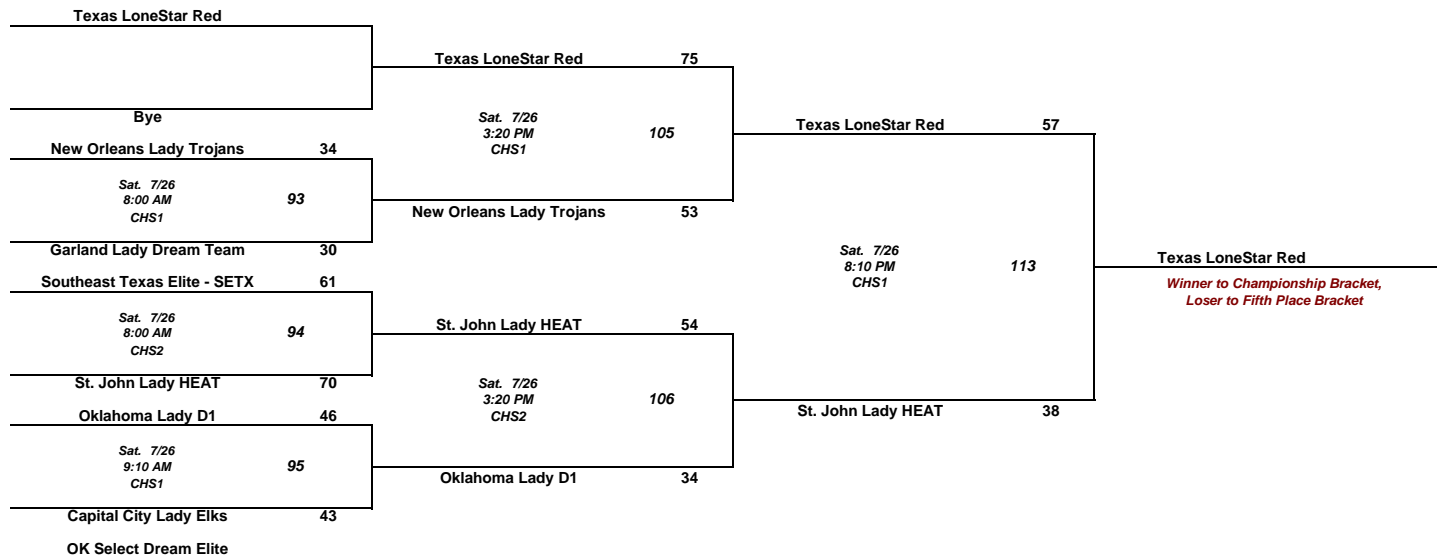

POOL N

	Team	Score	vs.	Team	Score	Day	Date	Time	Location
87	West Texas Fuze	36	vs.	North Texas Ballerz	47	Thu.	7/24	9:20 PM	CMSW1
88	Alpha and Omega Lady Elite	48	vs.	Air Max Elite	22	Thu.	7/24	9:20 PM	CMSW2
89	Air Max Elite	32	vs.	West Texas Fuze	41	Fri.	7/25	7:00 PM	CMSW1
90	Alpha and Omega Lady Elite	63	vs.	North Texas Ballerz	44	Fri.	7/25	7:00 PM	CMSW2
91	West Texas Fuze	25	vs.	Alpha and Omega Lady Elite	60	Fri.	7/25	9:20 PM	CMSW1
92	North Texas Ballerz	38	vs.	Air Max Elite	21	Fri.	7/25	9:20 PM	CMSW2

POOL M Record	W	L	SEED
New Orleans Lady Trojans	2	1	2
Team Denton	3	0	1
Northside Ballers	0	3	4
WF Allstarz	1	2	3

POOL N Record	W	L	SEED
West Texas Fuze	1	2	3
Alpha and Omega Lady Elite	3	0	1
Air Max Elite	0	3	4
North Texas Ballerz	2	1	2

8th Grade Girls Division
Championship Bracket Play
The team listed on the top of the bracket is the home team.

REV.00

7/27/14 7:02 PM

Bracket A

Bracket B

8th Grade Girls Division
Championship Bracket Play
 The team listed on the top of the bracket is the home team.