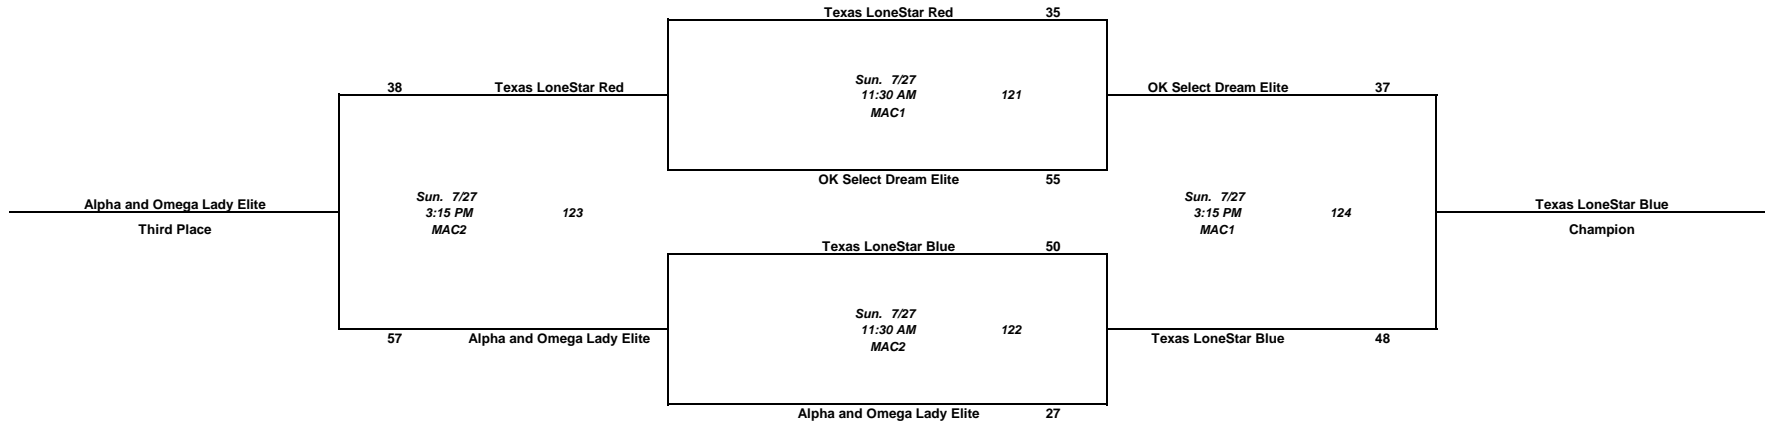

8th Grade Girls Division
Championship Bracket Play
The team listed on the top of the bracket is the home team.

REV.00

7/27/14 7:02 PM

Bracket A

Bracket B

8th Grade Girls Division
Championship Bracket Play
 The team listed on the top of the bracket is the home team.

REV.00

7/27/14 7:02 PM

Bracket B

7/27/14 7:02 PM

8th Grade Girls Division

Championship Bracket

The team listed on the top of the bracket is the home team.

Fifth Place Bracket

The team listed on the top of the bracket is the home team.

8th Grade Girls Division

REV.00

Challenger Bracket Play

7/27/14 7:02 PM

The team listed on the top of the bracket is the home team.

Bracket C

Bracket D